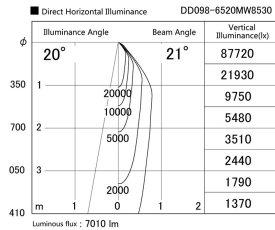

Item no. DD098-6520MW8530

Series Name: Φ 150 Spark

Installation	Recessed mount
Type	
Fixture wattage	65.3W
Beam angle	20 deg
Color Temp.	3000K
CRI	Ra>85
Luminous	7012 lm
Body	Die-cast aluminum alloy
Body finish	N/A
Trim finish	White
Reflector finish	Mirror
IP Rate	IP20
Light source	COB module
Input Voltage	AC220~240V
Dimming Type	Non-Dimmable
Certificate	CE, CCC
Cut Hole	150mm

Height (Weight)	
65.3W	152 (1.5kg)
48.5W	152 (1.5kg)
44.3W	132 (1.3kg)
33.8W	132 (1.3kg)
30.3W	132 (1.3kg)
23.0W	102 (1.0kg)