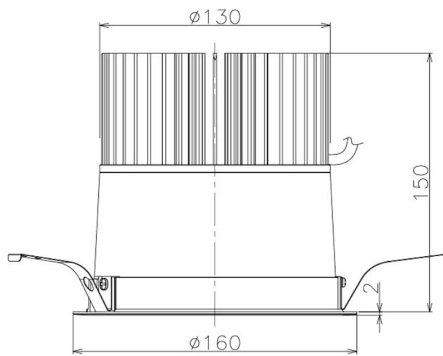

Item no. DD098-6520MW8530

Series Name: Φ 150 Spark

Installation	Recessed mount
Type	
Fixture wattage	65.3W
Beam angle	20 deg
Color Temp.	3000K
CRI	Ra>85
Luminous	7012 lm
Body	Die-cast aluminum alloy
Body finish	N/A
Trim finish	White
Reflector finish	Mirror
IP Rate	IP20
Light source	COB module
Input Voltage	AC220~240V
Dimming Type	Non-Dimmable
Certificate	CE, CCC
Cut Hole	150mm

Height (Weight)	
65.3W	152 (1.5kg)
48.5W	152 (1.5kg)
44.3W	132 (1.3kg)
33.8W	132 (1.3kg)
30.3W	132 (1.3kg)
23.0W	102 (1.0kg)