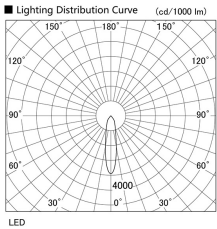

Item no. DD098-6520MW8530

Series Name: Φ 150 Spark

| | |
|------------------|-------------------------|
| Installation | Recessed mount |
| Type | |
| Fixture wattage | 65.3W |
| Beam angle | 20 deg |
| Color Temp. | 3000K |
| CRI | Ra>85 |
| Luminous | 7012 lm |
| Body | Die-cast aluminum alloy |
| Body finish | N/A |
| Trim finish | White |
| Reflector finish | Mirror |
| IP Rate | IP20 |
| Light source | COB module |
| Input Voltage | AC220~240V |
| Dimming Type | Non-Dimmable |
| Certificate | CE, CCC |
| Cut Hole | 150mm |

| Height (Weight) | |
|-----------------|-------------|
| 65.3W | 152 (1.5kg) |
| 48.5W | 152 (1.5kg) |
| 44.3W | 132 (1.3kg) |
| 33.8W | 132 (1.3kg) |
| 30.3W | 132 (1.3kg) |
| 23.0W | 102 (1.0kg) |