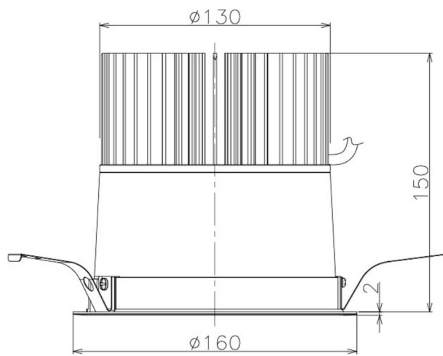

Item no. DD098-6520MW8530

Series Name: Φ 150 Spark

| | |
|------------------|-------------------------|
| Installation | Recessed mount |
| Type | |
| Fixture wattage | 65.3W |
| Beam angle | 20 deg |
| Color Temp. | 3000K |
| CRI | Ra>85 |
| Luminous | 7012 lm |
| Body | Die-cast aluminum alloy |
| Body finish | N/A |
| Trim finish | White |
| Reflector finish | Mirror |
| IP Rate | IP20 |
| Light source | COB module |
| Input Voltage | AC220~240V |
| Dimming Type | Non-Dimmable |
| Certificate | CE, CCC |
| Cut Hole | 150mm |

| Height (Weight) | |
|-----------------|-------------|
| 65.3W | 152 (1.5kg) |
| 48.5W | 152 (1.5kg) |
| 44.3W | 132 (1.3kg) |
| 33.8W | 132 (1.3kg) |
| 30.3W | 132 (1.3kg) |
| 23.0W | 102 (1.0kg) |