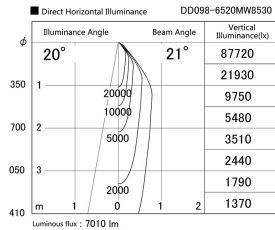

Item no. DD098-6520MW8530

Series Name: Φ 150 Spark

| | |
|------------------|-------------------------|
| Installation | Recessed mount |
| Type | |
| Fixture wattage | 65.3W |
| Beam angle | 20 deg |
| Color Temp. | 3000K |
| CRI | Ra>85 |
| Luminous | 7012 lm |
| Body | Die-cast aluminum alloy |
| Body finish | N/A |
| Trim finish | White |
| Reflector finish | Mirror |
| IP Rate | IP20 |
| Light source | COB module |
| Input Voltage | AC220~240V |
| Dimming Type | Non-Dimmable |
| Certificate | CE, CCC |
| Cut Hole | 150mm |

| Height (Weight) | |
|-----------------|-------------|
| 65.3W | 152 (1.5kg) |
| 48.5W | 152 (1.5kg) |
| 44.3W | 132 (1.3kg) |
| 33.8W | 132 (1.3kg) |
| 30.3W | 132 (1.3kg) |
| 23.0W | 102 (1.0kg) |