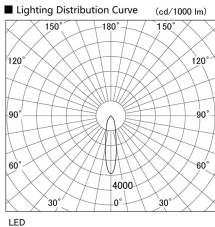

Item no. DD098-6520MW8530

Series Name: Φ 150 Spark

Installation	Recessed mount
Type	
Fixture wattage	65.3W
Beam angle	20 deg
Color Temp.	3000K
CRI	Ra>85
Luminous	7012 lm
Body	Die-cast aluminum alloy
Body finish	N/A
Trim finish	White
Reflector finish	Mirror
IP Rate	IP20
Light source	COB module
Input Voltage	AC220~240V
Dimming Type	Non-Dimmable
Certificate	CE, CCC
Cut Hole	150mm

Height (Weight)	
65.3W	152 (1.5kg)
48.5W	152 (1.5kg)
44.3W	132 (1.3kg)
33.8W	132 (1.3kg)
30.3W	132 (1.3kg)
23.0W	102 (1.0kg)