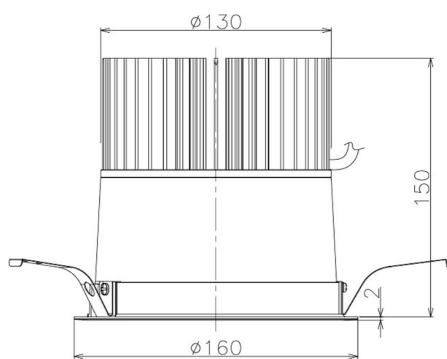

Item no. DD098-6520MW8535

Series Name: Φ 150 Spark

Installation	Recessed mount
Type	Φ 150 Spark
Fixture wattage	65.3W
Beam angle	20 deg
Color Temp.	3500K
CRI	Ra>85
Luminous	7152 lm
Body	Die-cast aluminum alloy
Body finish	N/A
Trim finish	White
Reflector finish	Mirror
IP Rate	IP20
Light source	COB module
Input Voltage	AC220~240V
Dimming Type	Non-Dimmable
Certificate	CE, CCC
Cut Hole	150mm

Height (Weight)	
65.3W	152 (1.5kg)
48.5W	152 (1.5kg)
44.3W	132 (1.3kg)
33.8W	132 (1.3kg)
30.3W	132 (1.3kg)
23.0W	102 (1.0kg)