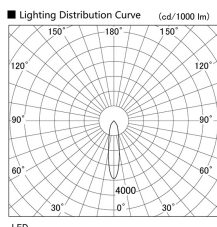

Item no. DD098-6520MW8535

Series Name:  $\Phi$ 150 Spark

Installation	Recessed mount
Type	
Fixture wattage	65.3W
Beam angle	20 deg
Color Temp.	3500K
CRI	Ra>85
Luminous	7152 lm
Body	Die-cast aluminum alloy
Body finish	N/A
Trim finish	White
Reflector finish	Mirror
IP Rate	IP20
Light source	COB module
Input Voltage	AC220~240V
Dimming Type	Non-Dimmable
Certificate	CE, CCC
Cut Hole	150mm

Height (Weight)	
65.3W	152 (1.5kg)
48.5W	152 (1.5kg)
44.3W	132 (1.3kg)
33.8W	132 (1.3kg)
30.3W	132 (1.3kg)
23.0W	102 (1.0kg)