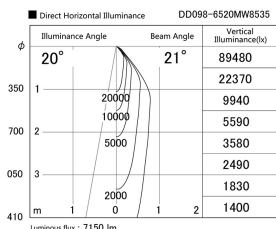

Item no. DD098-6520MW8535

Series Name: Φ 150 Spark

Installation	Recessed mount
Type	Φ 150 Spark
Fixture wattage	65.3W
Beam angle	20 deg
Color Temp.	3500K
CRI	Ra>85
Luminous	7152 lm
Body	Die-cast aluminum alloy
Body finish	N/A
Trim finish	White
Reflector finish	Mirror
IP Rate	IP20
Light source	COB module
Input Voltage	AC220~240V
Dimming Type	Non-Dimmable
Certificate	CE, CCC
Cut Hole	150mm

Height (Weight)	
65.3W	152 (1.5kg)
48.5W	152 (1.5kg)
44.3W	132 (1.3kg)
33.8W	132 (1.3kg)
30.3W	132 (1.3kg)
23.0W	102 (1.0kg)