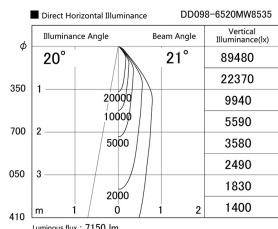

Item no. DD098-6520MW8535

Series Name:  $\Phi$ 150 Spark

Installation	Recessed mount
Type	
Fixture wattage	65.3W
Beam angle	20 deg
Color Temp.	3500K
CRI	Ra>85
Luminous	7152 lm
Body	Die-cast aluminum alloy
Body finish	N/A
Trim finish	White
Reflector finish	Mirror
IP Rate	IP20
Light source	COB module
Input Voltage	AC220~240V
Dimming Type	Non-Dimmable
Certificate	CE, CCC
Cut Hole	150mm

Height (Weight)	
65.3W	152 (1.5kg)
48.5W	152 (1.5kg)
44.3W	132 (1.3kg)
33.8W	132 (1.3kg)
30.3W	132 (1.3kg)
23.0W	102 (1.0kg)