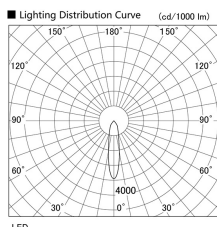

Item no. DD098-6520MW8535

Series Name: Φ 150 Spark

Installation	Recessed mount
Type	Φ 150 Spark
Fixture wattage	65.3W
Beam angle	20 deg
Color Temp.	3500K
CRI	Ra>85
Luminous	7152 lm
Body	Die-cast aluminum alloy
Body finish	N/A
Trim finish	White
Reflector finish	Mirror
IP Rate	IP20
Light source	COB module
Input Voltage	AC220~240V
Dimming Type	Non-Dimmable
Certificate	CE, CCC
Cut Hole	150mm

Height (Weight)	
65.3W	152 (1.5kg)
48.5W	152 (1.5kg)
44.3W	132 (1.3kg)
33.8W	132 (1.3kg)
30.3W	132 (1.3kg)
23.0W	102 (1.0kg)