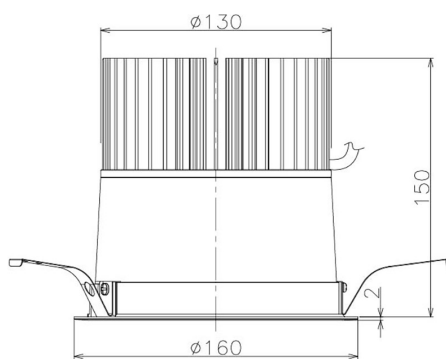

Item no. DD098-6520MW8535

Series Name:  $\Phi$ 150 Spark

Installation	Recessed mount
Type	
Fixture wattage	65.3W
Beam angle	20 deg
Color Temp.	3500K
CRI	Ra>85
Luminous	7152 lm
Body	Die-cast aluminum alloy
Body finish	N/A
Trim finish	White
Reflector finish	Mirror
IP Rate	IP20
Light source	COB module
Input Voltage	AC220~240V
Dimming Type	Non-Dimmable
Certificate	CE, CCC
Cut Hole	150mm

Height (Weight)	
65.3W	152 (1.5kg)
48.5W	152 (1.5kg)
44.3W	132 (1.3kg)
33.8W	132 (1.3kg)
30.3W	132 (1.3kg)
23.0W	102 (1.0kg)