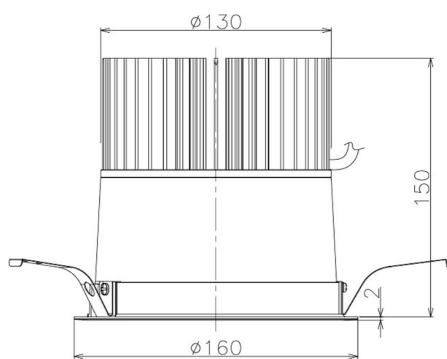

Item no. DD098-6520MW8540

Series Name: Φ 150 Spark

Installation	Recessed mount
Type	Φ 150 Spark
Fixture wattage	65.3W
Beam angle	20 deg
Color Temp.	4000K
CRI	Ra>85
Luminous	7222 lm
Body	Die-cast aluminum alloy
Body finish	N/A
Trim finish	White
Reflector finish	Mirror
IP Rate	IP20
Light source	COB module
Input Voltage	AC220~240V
Dimming Type	Non-Dimmable
Certificate	CE, CCC
Cut Hole	150mm

Height (Weight)	
65.3W	152 (1.5kg)
48.5W	152 (1.5kg)
44.3W	132 (1.3kg)
33.8W	132 (1.3kg)
30.3W	132 (1.3kg)
23.0W	102 (1.0kg)