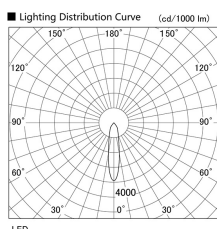

Item no. DD098-6520MW8540

Series Name: Φ 150 Spark

Installation	Recessed mount
Type	Φ 150 Spark
Fixture wattage	65.3W
Beam angle	20 deg
Color Temp.	4000K
CRI	Ra>85
Luminous	7222 lm
Body	Die-cast aluminum alloy
Body finish	N/A
Trim finish	White
Reflector finish	Mirror
IP Rate	IP20
Light source	COB module
Input Voltage	AC220~240V
Dimming Type	Non-Dimmable
Certificate	CE, CCC
Cut Hole	150mm

Height (Weight)	
65.3W	152 (1.5kg)
48.5W	152 (1.5kg)
44.3W	132 (1.3kg)
33.8W	132 (1.3kg)
30.3W	132 (1.3kg)
23.0W	102 (1.0kg)