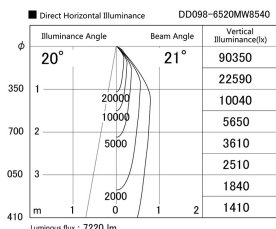

Item no. DD098-6520MW8540

Series Name: Φ 150 Spark

Installation	Recessed mount
Type	Φ 150 Spark
Fixture wattage	65.3W
Beam angle	20 deg
Color Temp.	4000K
CRI	Ra>85
Luminous	7222 lm
Body	Die-cast aluminum alloy
Body finish	N/A
Trim finish	White
Reflector finish	Mirror
IP Rate	IP20
Light source	COB module
Input Voltage	AC220~240V
Dimming Type	Non-Dimmable
Certificate	CE, CCC
Cut Hole	150mm

Height (Weight)	
65.3W	152 (1.5kg)
48.5W	152 (1.5kg)
44.3W	132 (1.3kg)
33.8W	132 (1.3kg)
30.3W	132 (1.3kg)
23.0W	102 (1.0kg)