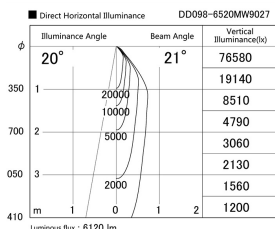

Item no. DD098-6520MW9027

Series Name: Φ 150 Spark

Installation	Recessed mount
Type	
Fixture wattage	65.3W
Beam angle	20 deg
Color Temp.	2700K
CRI	Ra>90
Luminous	6121 lm
Body	Die-cast aluminum alloy
Body finish	N/A
Trim finish	White
Reflector finish	Mirror
IP Rate	IP20
Light source	COB module
Input Voltage	AC220~240V
Dimming Type	Non-Dimmable
Certificate	CE, CCC
Cut Hole	150mm

Height (Weight)	
65.3W	152 (1.5kg)
48.5W	152 (1.5kg)
44.3W	132 (1.3kg)
33.8W	132 (1.3kg)
30.3W	132 (1.3kg)
23.0W	102 (1.0kg)