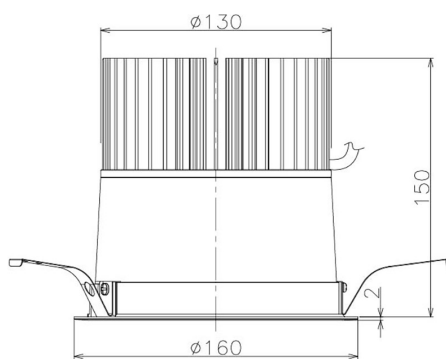

Item no. DD098-6520MW9027

Series Name: Φ 150 Spark

Installation	Recessed mount
Type	
Fixture wattage	65.3W
Beam angle	20 deg
Color Temp.	2700K
CRI	Ra>90
Luminous	6121 lm
Body	Die-cast aluminum alloy
Body finish	N/A
Trim finish	White
Reflector finish	Mirror
IP Rate	IP20
Light source	COB module
Input Voltage	AC220~240V
Dimming Type	Non-Dimmable
Certificate	CE, CCC
Cut Hole	150mm

Height (Weight)	
65.3W	152 (1.5kg)
48.5W	152 (1.5kg)
44.3W	132 (1.3kg)
33.8W	132 (1.3kg)
30.3W	132 (1.3kg)
23.0W	102 (1.0kg)