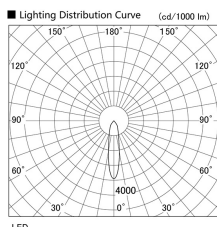

Item no. DD098-6520MW9027

Series Name: Φ 150 Spark

Installation	Recessed mount
Type	
Fixture wattage	65.3W
Beam angle	20 deg
Color Temp.	2700K
CRI	Ra>90
Luminous	6121 lm
Body	Die-cast aluminum alloy
Body finish	N/A
Trim finish	White
Reflector finish	Mirror
IP Rate	IP20
Light source	COB module
Input Voltage	AC220~240V
Dimming Type	Non-Dimmable
Certificate	CE, CCC
Cut Hole	150mm

Height (Weight)	
65.3W	152 (1.5kg)
48.5W	152 (1.5kg)
44.3W	132 (1.3kg)
33.8W	132 (1.3kg)
30.3W	132 (1.3kg)
23.0W	102 (1.0kg)