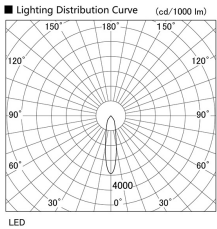

Item no. DD098-6520MW9030

Series Name: Φ 150 Spark

Installation	Recessed mount
Type	Φ 150 Spark
Fixture wattage	65.3W
Beam angle	20 deg
Color Temp.	3000K
CRI	Ra>90
Luminous	6376 lm
Body	Die-cast aluminum alloy
Body finish	N/A
Trim finish	White
Reflector finish	Mirror
IP Rate	IP20
Light source	COB module
Input Voltage	AC220~240V
Dimming Type	Non-Dimmable
Certificate	CE, CCC
Cut Hole	150mm

Height (Weight)	
65.3W	152 (1.5kg)
48.5W	152 (1.5kg)
44.3W	132 (1.3kg)
33.8W	132 (1.3kg)
30.3W	132 (1.3kg)
23.0W	102 (1.0kg)