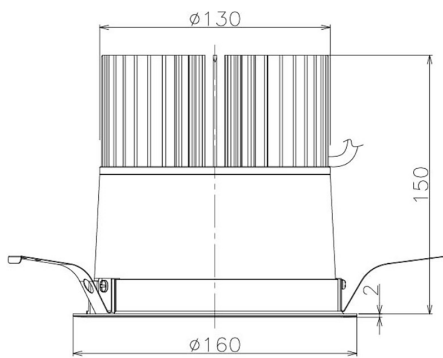

Item no. DD098-6520MW9030

Series Name:  $\Phi$ 150 Spark

Installation	Recessed mount
Type	
Fixture wattage	65.3W
Beam angle	20 deg
Color Temp.	3000K
CRI	Ra>90
Luminous	6376 lm
Body	Die-cast aluminum alloy
Body finish	N/A
Trim finish	White
Reflector finish	Mirror
IP Rate	IP20
Light source	COB module
Input Voltage	AC220~240V
Dimming Type	Non-Dimmable
Certificate	CE, CCC
Cut Hole	150mm

Height (Weight)	
65.3W	152 (1.5kg)
48.5W	152 (1.5kg)
44.3W	132 (1.3kg)
33.8W	132 (1.3kg)
30.3W	132 (1.3kg)
23.0W	102 (1.0kg)