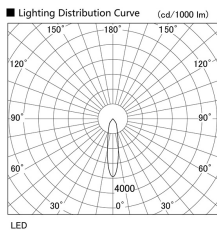

Item no. DD098-6520MW9030

Series Name:  $\Phi$ 150 Spark

Installation	Recessed mount
Type	
Fixture wattage	65.3W
Beam angle	20 deg
Color Temp.	3000K
CRI	Ra>90
Luminous	6376 lm
Body	Die-cast aluminum alloy
Body finish	N/A
Trim finish	White
Reflector finish	Mirror
IP Rate	IP20
Light source	COB module
Input Voltage	AC220~240V
Dimming Type	Non-Dimmable
Certificate	CE, CCC
Cut Hole	150mm

Height (Weight)	
65.3W	152 (1.5kg)
48.5W	152 (1.5kg)
44.3W	132 (1.3kg)
33.8W	132 (1.3kg)
30.3W	132 (1.3kg)
23.0W	102 (1.0kg)