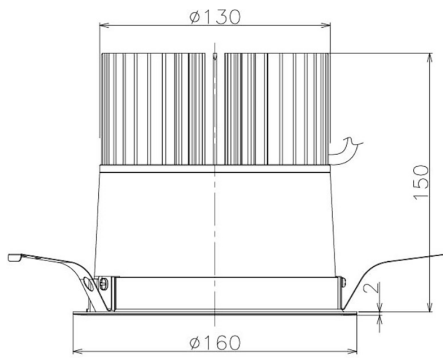

Item no. DD098-6520MW9030

Series Name: Φ 150 Spark

Installation	Recessed mount
Type	Φ 150 Spark
Fixture wattage	65.3W
Beam angle	20 deg
Color Temp.	3000K
CRI	Ra>90
Luminous	6376 lm
Body	Die-cast aluminum alloy
Body finish	N/A
Trim finish	White
Reflector finish	Mirror
IP Rate	IP20
Light source	COB module
Input Voltage	AC220~240V
Dimming Type	Non-Dimmable
Certificate	CE, CCC
Cut Hole	150mm

Height (Weight)	
65.3W	152 (1.5kg)
48.5W	152 (1.5kg)
44.3W	132 (1.3kg)
33.8W	132 (1.3kg)
30.3W	132 (1.3kg)
23.0W	102 (1.0kg)