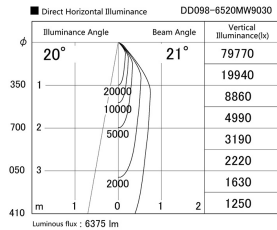

Item no. DD098-6520MW9030

Series Name:  $\Phi$ 150 Spark

Installation	Recessed mount
Type	
Fixture wattage	65.3W
Beam angle	20 deg
Color Temp.	3000K
CRI	Ra>90
Luminous	6376 lm
Body	Die-cast aluminum alloy
Body finish	N/A
Trim finish	White
Reflector finish	Mirror
IP Rate	IP20
Light source	COB module
Input Voltage	AC220~240V
Dimming Type	Non-Dimmable
Certificate	CE, CCC
Cut Hole	150mm

Height (Weight)	
65.3W	152 (1.5kg)
48.5W	152 (1.5kg)
44.3W	132 (1.3kg)
33.8W	132 (1.3kg)
30.3W	132 (1.3kg)
23.0W	102 (1.0kg)