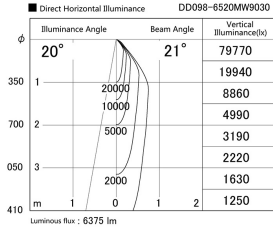

Item no. DD098-6520MW9030

Series Name: Φ 150 Spark

Installation	Recessed mount
Type	Φ 150 Spark
Fixture wattage	65.3W
Beam angle	20 deg
Color Temp.	3000K
CRI	Ra>90
Luminous	6376 lm
Body	Die-cast aluminum alloy
Body finish	N/A
Trim finish	White
Reflector finish	Mirror
IP Rate	IP20
Light source	COB module
Input Voltage	AC220~240V
Dimming Type	Non-Dimmable
Certificate	CE, CCC
Cut Hole	150mm

Height (Weight)	
65.3W	152 (1.5kg)
48.5W	152 (1.5kg)
44.3W	132 (1.3kg)
33.8W	132 (1.3kg)
30.3W	132 (1.3kg)
23.0W	102 (1.0kg)