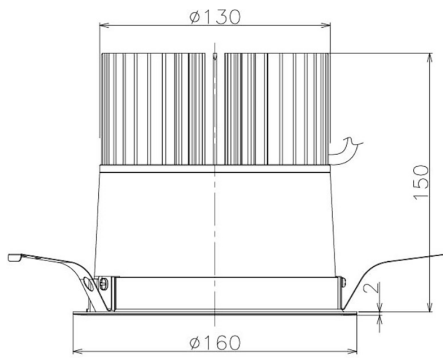

Item no. DD098-6520MW9035

Series Name: Φ 150 Spark

Installation	Recessed mount
Type	Φ 150 Spark
Fixture wattage	65.3W
Beam angle	20 deg
Color Temp.	3500K
CRI	Ra>90
Luminous	6503 lm
Body	Die-cast aluminum alloy
Body finish	N/A
Trim finish	White
Reflector finish	Mirror
IP Rate	IP20
Light source	COB module
Input Voltage	AC220~240V
Dimming Type	Non-Dimmable
Certificate	CE, CCC
Cut Hole	150mm

Height (Weight)	
65.3W	152 (1.5kg)
48.5W	152 (1.5kg)
44.3W	132 (1.3kg)
33.8W	132 (1.3kg)
30.3W	132 (1.3kg)
23.0W	102 (1.0kg)