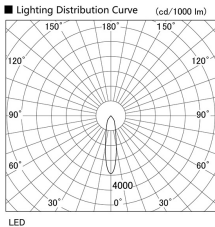

Item no. DD098-6520MW9035

Series Name: Φ 150 Spark

Installation	Recessed mount
Type	Φ 150 Spark
Fixture wattage	65.3W
Beam angle	20 deg
Color Temp.	3500K
CRI	Ra>90
Luminous	6503 lm
Body	Die-cast aluminum alloy
Body finish	N/A
Trim finish	White
Reflector finish	Mirror
IP Rate	IP20
Light source	COB module
Input Voltage	AC220~240V
Dimming Type	Non-Dimmable
Certificate	CE, CCC
Cut Hole	150mm

Height (Weight)	
65.3W	152 (1.5kg)
48.5W	152 (1.5kg)
44.3W	132 (1.3kg)
33.8W	132 (1.3kg)
30.3W	132 (1.3kg)
23.0W	102 (1.0kg)