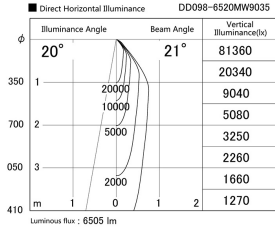

Item no. DD098-6520MW9035

Series Name: Φ 150 Spark

Installation	Recessed mount
Type	Φ 150 Spark
Fixture wattage	65.3W
Beam angle	20 deg
Color Temp.	3500K
CRI	Ra>90
Luminous	6503 lm
Body	Die-cast aluminum alloy
Body finish	N/A
Trim finish	White
Reflector finish	Mirror
IP Rate	IP20
Light source	COB module
Input Voltage	AC220~240V
Dimming Type	Non-Dimmable
Certificate	CE, CCC
Cut Hole	150mm

Height (Weight)	
65.3W	152 (1.5kg)
48.5W	152 (1.5kg)
44.3W	132 (1.3kg)
33.8W	132 (1.3kg)
30.3W	132 (1.3kg)
23.0W	102 (1.0kg)