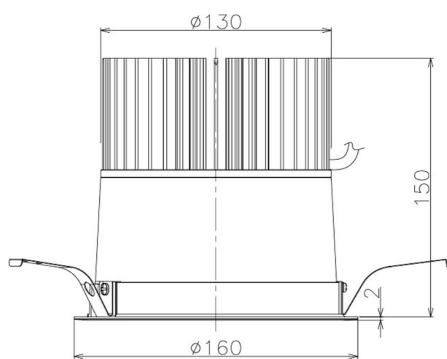

Item no. DD098-6520MW9040

Series Name: Φ 150 Spark

Installation	Recessed mount
Type	Φ 150 Spark
Fixture wattage	65.3W
Beam angle	20 deg
Color Temp.	4000K
CRI	Ra>90
Luminous	6567 lm
Body	Die-cast aluminum alloy
Body finish	N/A
Trim finish	White
Reflector finish	Mirror
IP Rate	IP20
Light source	COB module
Input Voltage	AC220~240V
Dimming Type	Non-Dimmable
Certificate	CE, CCC
Cut Hole	150mm

Height (Weight)	
65.3W	152 (1.5kg)
48.5W	152 (1.5kg)
44.3W	132 (1.3kg)
33.8W	132 (1.3kg)
30.3W	132 (1.3kg)
23.0W	102 (1.0kg)