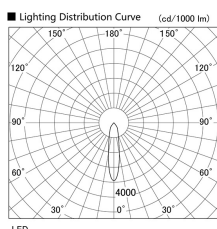

Item no. DD098-6520MW9040

Series Name: Φ 150 Spark

Installation	Recessed mount
Type	
Fixture wattage	65.3W
Beam angle	20 deg
Color Temp.	4000K
CRI	Ra>90
Luminous	6567 lm
Body	Die-cast aluminum alloy
Body finish	N/A
Trim finish	White
Reflector finish	Mirror
IP Rate	IP20
Light source	COB module
Input Voltage	AC220~240V
Dimming Type	Non-Dimmable
Certificate	CE, CCC
Cut Hole	150mm

Height (Weight)	
65.3W	152 (1.5kg)
48.5W	152 (1.5kg)
44.3W	132 (1.3kg)
33.8W	132 (1.3kg)
30.3W	132 (1.3kg)
23.0W	102 (1.0kg)