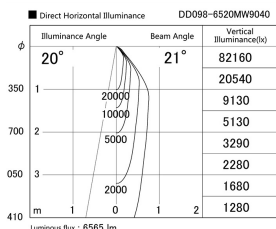

Item no. DD098-6520MW9040

Series Name: Φ 150 Spark

Installation	Recessed mount
Type	Φ 150 Spark
Fixture wattage	65.3W
Beam angle	20 deg
Color Temp.	4000K
CRI	Ra>90
Luminous	6567 lm
Body	Die-cast aluminum alloy
Body finish	N/A
Trim finish	White
Reflector finish	Mirror
IP Rate	IP20
Light source	COB module
Input Voltage	AC220~240V
Dimming Type	Non-Dimmable
Certificate	CE, CCC
Cut Hole	150mm

Height (Weight)	
65.3W	152 (1.5kg)
48.5W	152 (1.5kg)
44.3W	132 (1.3kg)
33.8W	132 (1.3kg)
30.3W	132 (1.3kg)
23.0W	102 (1.0kg)