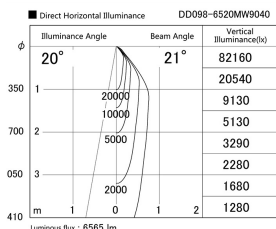

Item no. DD098-6520MW9040

Series Name: Φ 150 Spark

Installation	Recessed mount
Type	
Fixture wattage	65.3W
Beam angle	20 deg
Color Temp.	4000K
CRI	Ra>90
Luminous	6567 lm
Body	Die-cast aluminum alloy
Body finish	N/A
Trim finish	White
Reflector finish	Mirror
IP Rate	IP20
Light source	COB module
Input Voltage	AC220~240V
Dimming Type	Non-Dimmable
Certificate	CE, CCC
Cut Hole	150mm

Height (Weight)	
65.3W	152 (1.5kg)
48.5W	152 (1.5kg)
44.3W	132 (1.3kg)
33.8W	132 (1.3kg)
30.3W	132 (1.3kg)
23.0W	102 (1.0kg)