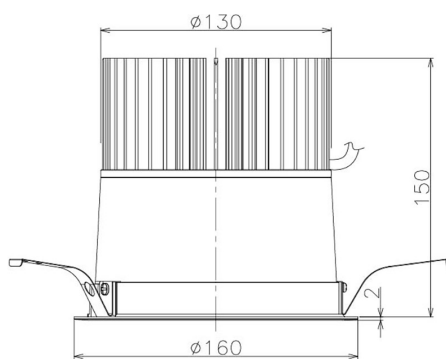

Item no. DD098-6520MW9040

Series Name: Φ 150 Spark

Installation	Recessed mount
Type	
Fixture wattage	65.3W
Beam angle	20 deg
Color Temp.	4000K
CRI	Ra>90
Luminous	6567 lm
Body	Die-cast aluminum alloy
Body finish	N/A
Trim finish	White
Reflector finish	Mirror
IP Rate	IP20
Light source	COB module
Input Voltage	AC220~240V
Dimming Type	Non-Dimmable
Certificate	CE, CCC
Cut Hole	150mm

Height (Weight)	
65.3W	152 (1.5kg)
48.5W	152 (1.5kg)
44.3W	132 (1.3kg)
33.8W	132 (1.3kg)
30.3W	132 (1.3kg)
23.0W	102 (1.0kg)