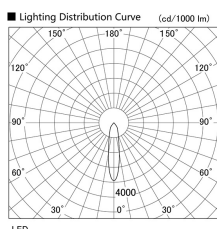

Item no. DD098-6520MW9040

Series Name: Φ 150 Spark

Installation	Recessed mount
Type	Φ 150 Spark
Fixture wattage	65.3W
Beam angle	20 deg
Color Temp.	4000K
CRI	Ra>90
Luminous	6567 lm
Body	Die-cast aluminum alloy
Body finish	N/A
Trim finish	White
Reflector finish	Mirror
IP Rate	IP20
Light source	COB module
Input Voltage	AC220~240V
Dimming Type	Non-Dimmable
Certificate	CE, CCC
Cut Hole	150mm

Height (Weight)	
65.3W	152 (1.5kg)
48.5W	152 (1.5kg)
44.3W	132 (1.3kg)
33.8W	132 (1.3kg)
30.3W	132 (1.3kg)
23.0W	102 (1.0kg)