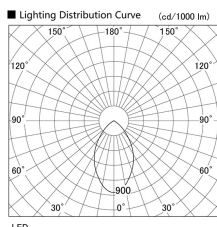

Item no. DD098-6560MW8527

Series Name: Φ 150 Spark

Installation	Recessed mount
Type	Φ 150 Spark
Fixture wattage	65.3W
Beam angle	48 deg
Color Temp.	2700K
CRI	Ra>85
Luminous	6612 lm
Body	Die-cast aluminum alloy
Body finish	N/A
Trim finish	White
Reflector finish	Mirror
IP Rate	IP20
Light source	COB module
Input Voltage	AC220~240V
Dimming Type	Non-Dimmable
Certificate	CE, CCC
Cut Hole	150mm

Height (Weight)	
65.3W	152 (1.5kg)
48.5W	152 (1.5kg)
44.3W	132 (1.3kg)
33.8W	132 (1.3kg)
30.3W	132 (1.3kg)
23.0W	102 (1.0kg)