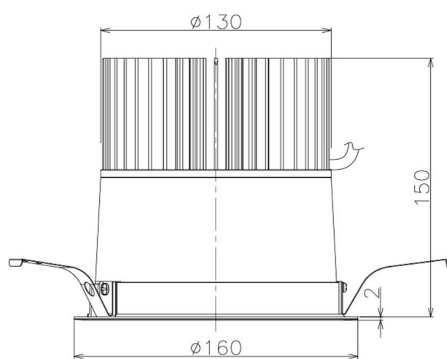

Item no. DD098-6560MW8527

Series Name: Φ 150 Spark

Installation	Recessed mount
Type	Φ 150 Spark
Fixture wattage	65.3W
Beam angle	48 deg
Color Temp.	2700K
CRI	Ra>85
Luminous	6612 lm
Body	Die-cast aluminum alloy
Body finish	N/A
Trim finish	White
Reflector finish	Mirror
IP Rate	IP20
Light source	COB module
Input Voltage	AC220~240V
Dimming Type	Non-Dimmable
Certificate	CE, CCC
Cut Hole	150mm

Height (Weight)	
65.3W	152 (1.5kg)
48.5W	152 (1.5kg)
44.3W	132 (1.3kg)
33.8W	132 (1.3kg)
30.3W	132 (1.3kg)
23.0W	102 (1.0kg)