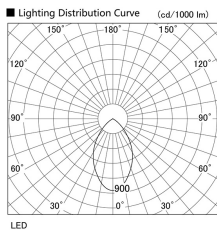

Item no. DD098-6560MW8527

Series Name: Φ 150 Spark

Installation	Recessed mount
Type	
Fixture wattage	65.3W
Beam angle	48 deg
Color Temp.	2700K
CRI	Ra>85
Luminous	6612 lm
Body	Die-cast aluminum alloy
Body finish	N/A
Trim finish	White
Reflector finish	Mirror
IP Rate	IP20
Light source	COB module
Input Voltage	AC220~240V
Dimming Type	Non-Dimmable
Certificate	CE, CCC
Cut Hole	150mm

Height (Weight)	
65.3W	152 (1.5kg)
48.5W	152 (1.5kg)
44.3W	132 (1.3kg)
33.8W	132 (1.3kg)
30.3W	132 (1.3kg)
23.0W	102 (1.0kg)