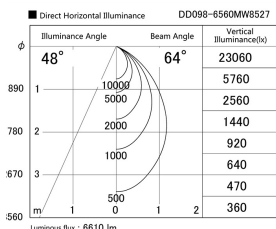

Item no. DD098-6560MW8527

Series Name: Φ 150 Spark

Installation	Recessed mount
Type	Φ 150 Spark
Fixture wattage	65.3W
Beam angle	48 deg
Color Temp.	2700K
CRI	Ra>85
Luminous	6612 lm
Body	Die-cast aluminum alloy
Body finish	N/A
Trim finish	White
Reflector finish	Mirror
IP Rate	IP20
Light source	COB module
Input Voltage	AC220~240V
Dimming Type	Non-Dimmable
Certificate	CE, CCC
Cut Hole	150mm

Height (Weight)	
65.3W	152 (1.5kg)
48.5W	152 (1.5kg)
44.3W	132 (1.3kg)
33.8W	132 (1.3kg)
30.3W	132 (1.3kg)
23.0W	102 (1.0kg)