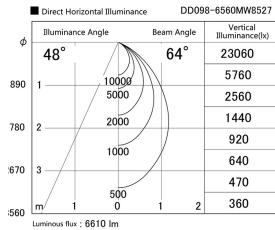

Item no. DD098-6560MW8527

Series Name: Φ 150 Spark

Installation	Recessed mount
Type	
Fixture wattage	65.3W
Beam angle	48 deg
Color Temp.	2700K
CRI	Ra>85
Luminous	6612 lm
Body	Die-cast aluminum alloy
Body finish	N/A
Trim finish	White
Reflector finish	Mirror
IP Rate	IP20
Light source	COB module
Input Voltage	AC220~240V
Dimming Type	Non-Dimmable
Certificate	CE, CCC
Cut Hole	150mm

Height (Weight)	
65.3W	152 (1.5kg)
48.5W	152 (1.5kg)
44.3W	132 (1.3kg)
33.8W	132 (1.3kg)
30.3W	132 (1.3kg)
23.0W	102 (1.0kg)