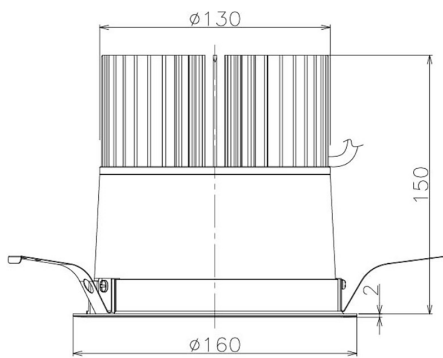

Item no. DD098-6560MW8527

Series Name: Φ 150 Spark

Installation	Recessed mount
Type	
Fixture wattage	65.3W
Beam angle	48 deg
Color Temp.	2700K
CRI	Ra>85
Luminous	6612 lm
Body	Die-cast aluminum alloy
Body finish	N/A
Trim finish	White
Reflector finish	Mirror
IP Rate	IP20
Light source	COB module
Input Voltage	AC220~240V
Dimming Type	Non-Dimmable
Certificate	CE, CCC
Cut Hole	150mm

Height (Weight)	
65.3W	152 (1.5kg)
48.5W	152 (1.5kg)
44.3W	132 (1.3kg)
33.8W	132 (1.3kg)
30.3W	132 (1.3kg)
23.0W	102 (1.0kg)