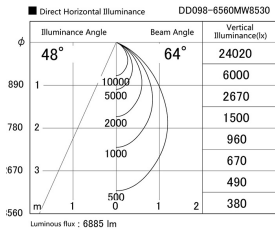

Item no. DD098-6560MW8530

Series Name: Φ 150 Spark

Installation	Recessed mount
Type	Φ 150 Spark
Fixture wattage	65.3W
Beam angle	48 deg
Color Temp.	3000K
CRI	Ra>85
Luminous	6887 lm
Body	Die-cast aluminum alloy
Body finish	N/A
Trim finish	White
Reflector finish	Mirror
IP Rate	IP20
Light source	COB module
Input Voltage	AC220~240V
Dimming Type	Non-Dimmable
Certificate	CE, CCC
Cut Hole	150mm

Height (Weight)	
65.3W	152 (1.5kg)
48.5W	152 (1.5kg)
44.3W	132 (1.3kg)
33.8W	132 (1.3kg)
30.3W	132 (1.3kg)
23.0W	102 (1.0kg)