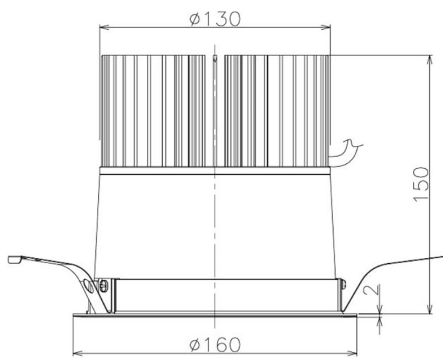

Item no. DD098-6560MW8530

Series Name: Φ 150 Spark

Installation	Recessed mount
Type	Φ 150 Spark
Fixture wattage	65.3W
Beam angle	48 deg
Color Temp.	3000K
CRI	Ra>85
Luminous	6887 lm
Body	Die-cast aluminum alloy
Body finish	N/A
Trim finish	White
Reflector finish	Mirror
IP Rate	IP20
Light source	COB module
Input Voltage	AC220~240V
Dimming Type	Non-Dimmable
Certificate	CE, CCC
Cut Hole	150mm

Height (Weight)	
65.3W	152 (1.5kg)
48.5W	152 (1.5kg)
44.3W	132 (1.3kg)
33.8W	132 (1.3kg)
30.3W	132 (1.3kg)
23.0W	102 (1.0kg)