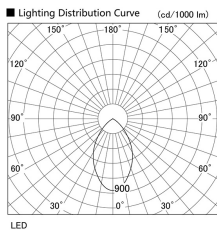

Item no. DD098-6560MW8530

Series Name: Φ 150 Spark

Installation	Recessed mount
Type	Φ 150 Spark
Fixture wattage	65.3W
Beam angle	48 deg
Color Temp.	3000K
CRI	Ra>85
Luminous	6887 lm
Body	Die-cast aluminum alloy
Body finish	N/A
Trim finish	White
Reflector finish	Mirror
IP Rate	IP20
Light source	COB module
Input Voltage	AC220~240V
Dimming Type	Non-Dimmable
Certificate	CE, CCC
Cut Hole	150mm

Height (Weight)	
65.3W	152 (1.5kg)
48.5W	152 (1.5kg)
44.3W	132 (1.3kg)
33.8W	132 (1.3kg)
30.3W	132 (1.3kg)
23.0W	102 (1.0kg)