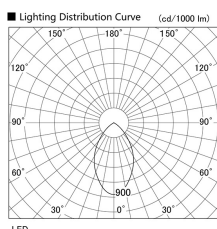

Item no. DD098-6560MW8535

Series Name: Φ 150 Spark

Installation	Recessed mount
Type	
Fixture wattage	65.3W
Beam angle	48 deg
Color Temp.	3500K
CRI	Ra>85
Luminous	7025 lm
Body	Die-cast aluminum alloy
Body finish	N/A
Trim finish	White
Reflector finish	Mirror
IP Rate	IP20
Light source	COB module
Input Voltage	AC220~240V
Dimming Type	Non-Dimmable
Certificate	CE, CCC
Cut Hole	150mm

Height (Weight)	
65.3W	152 (1.5kg)
48.5W	152 (1.5kg)
44.3W	132 (1.3kg)
33.8W	132 (1.3kg)
30.3W	132 (1.3kg)
23.0W	102 (1.0kg)