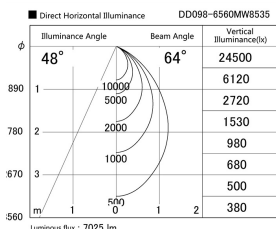

Item no. DD098-6560MW8535

Series Name: Φ 150 Spark

Installation	Recessed mount
Type	
Fixture wattage	65.3W
Beam angle	48 deg
Color Temp.	3500K
CRI	Ra>85
Luminous	7025 lm
Body	Die-cast aluminum alloy
Body finish	N/A
Trim finish	White
Reflector finish	Mirror
IP Rate	IP20
Light source	COB module
Input Voltage	AC220~240V
Dimming Type	Non-Dimmable
Certificate	CE, CCC
Cut Hole	150mm

Height (Weight)	
65.3W	152 (1.5kg)
48.5W	152 (1.5kg)
44.3W	132 (1.3kg)
33.8W	132 (1.3kg)
30.3W	132 (1.3kg)
23.0W	102 (1.0kg)