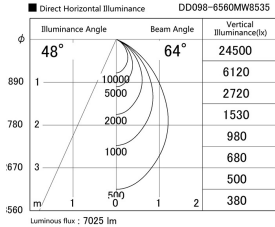

Item no. DD098-6560MW8535

Series Name: Φ 150 Spark

Installation	Recessed mount
Type	Φ 150 Spark
Fixture wattage	65.3W
Beam angle	48 deg
Color Temp.	3500K
CRI	Ra>85
Luminous	7025 lm
Body	Die-cast aluminum alloy
Body finish	N/A
Trim finish	White
Reflector finish	Mirror
IP Rate	IP20
Light source	COB module
Input Voltage	AC220~240V
Dimming Type	Non-Dimmable
Certificate	CE, CCC
Cut Hole	150mm

Height (Weight)	
65.3W	152 (1.5kg)
48.5W	152 (1.5kg)
44.3W	132 (1.3kg)
33.8W	132 (1.3kg)
30.3W	132 (1.3kg)
23.0W	102 (1.0kg)