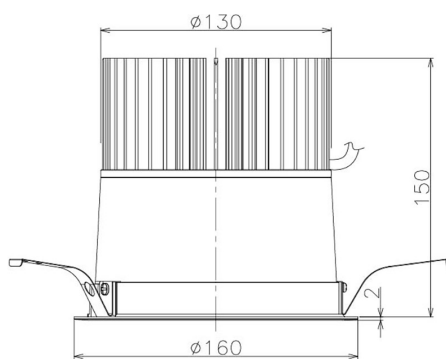

Item no. DD098-6560MW8535

Series Name: Φ 150 Spark

Installation	Recessed mount
Type	
Fixture wattage	65.3W
Beam angle	48 deg
Color Temp.	3500K
CRI	Ra>85
Luminous	7025 lm
Body	Die-cast aluminum alloy
Body finish	N/A
Trim finish	White
Reflector finish	Mirror
IP Rate	IP20
Light source	COB module
Input Voltage	AC220~240V
Dimming Type	Non-Dimmable
Certificate	CE, CCC
Cut Hole	150mm

Height (Weight)	
65.3W	152 (1.5kg)
48.5W	152 (1.5kg)
44.3W	132 (1.3kg)
33.8W	132 (1.3kg)
30.3W	132 (1.3kg)
23.0W	102 (1.0kg)