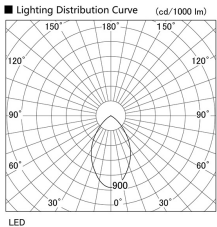

Item no. DD098-6560MW8535

Series Name: Φ 150 Spark

Installation	Recessed mount
Type	Φ 150 Spark
Fixture wattage	65.3W
Beam angle	48 deg
Color Temp.	3500K
CRI	Ra>85
Luminous	7025 lm
Body	Die-cast aluminum alloy
Body finish	N/A
Trim finish	White
Reflector finish	Mirror
IP Rate	IP20
Light source	COB module
Input Voltage	AC220~240V
Dimming Type	Non-Dimmable
Certificate	CE, CCC
Cut Hole	150mm

Height (Weight)	
65.3W	152 (1.5kg)
48.5W	152 (1.5kg)
44.3W	132 (1.3kg)
33.8W	132 (1.3kg)
30.3W	132 (1.3kg)
23.0W	102 (1.0kg)