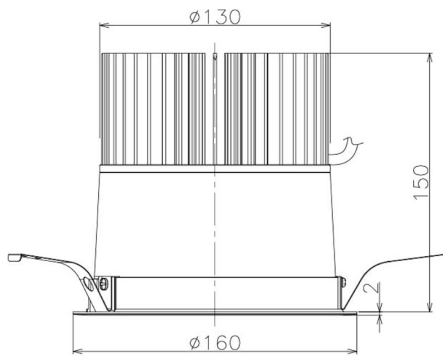

Item no. DD098-6560MW8535

Series Name: Φ 150 Spark

Installation	Recessed mount
Type	Φ 150 Spark
Fixture wattage	65.3W
Beam angle	48 deg
Color Temp.	3500K
CRI	Ra>85
Luminous	7025 lm
Body	Die-cast aluminum alloy
Body finish	N/A
Trim finish	White
Reflector finish	Mirror
IP Rate	IP20
Light source	COB module
Input Voltage	AC220~240V
Dimming Type	Non-Dimmable
Certificate	CE, CCC
Cut Hole	150mm

Height (Weight)	
65.3W	152 (1.5kg)
48.5W	152 (1.5kg)
44.3W	132 (1.3kg)
33.8W	132 (1.3kg)
30.3W	132 (1.3kg)
23.0W	102 (1.0kg)