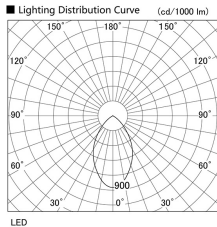

Item no. DD098-6560MW8540

Series Name: Φ 150 Spark

Installation	Recessed mount
Type	Φ 150 Spark
Fixture wattage	65.3W
Beam angle	48 deg
Color Temp.	4000K
CRI	Ra>85
Luminous	7094 lm
Body	Die-cast aluminum alloy
Body finish	N/A
Trim finish	White
Reflector finish	Mirror
IP Rate	IP20
Light source	COB module
Input Voltage	AC220~240V
Dimming Type	Non-Dimmable
Certificate	CE, CCC
Cut Hole	150mm

Height (Weight)	
65.3W	152 (1.5kg)
48.5W	152 (1.5kg)
44.3W	132 (1.3kg)
33.8W	132 (1.3kg)
30.3W	132 (1.3kg)
23.0W	102 (1.0kg)