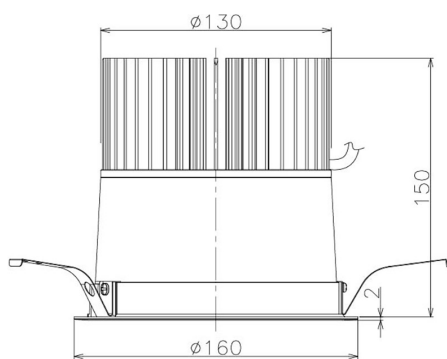

Item no. DD098-6560MW8540

Series Name: Φ 150 Spark

Installation	Recessed mount
Type	
Fixture wattage	65.3W
Beam angle	48 deg
Color Temp.	4000K
CRI	Ra>85
Luminous	7094 lm
Body	Die-cast aluminum alloy
Body finish	N/A
Trim finish	White
Reflector finish	Mirror
IP Rate	IP20
Light source	COB module
Input Voltage	AC220~240V
Dimming Type	Non-Dimmable
Certificate	CE, CCC
Cut Hole	150mm

Height (Weight)	
65.3W	152 (1.5kg)
48.5W	152 (1.5kg)
44.3W	132 (1.3kg)
33.8W	132 (1.3kg)
30.3W	132 (1.3kg)
23.0W	102 (1.0kg)