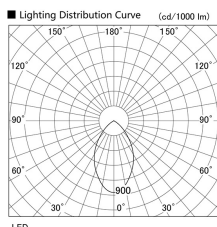

Item no. DD098-6560MW8540

Series Name: Φ 150 Spark

Installation	Recessed mount
Type	
Fixture wattage	65.3W
Beam angle	48 deg
Color Temp.	4000K
CRI	Ra>85
Luminous	7094 lm
Body	Die-cast aluminum alloy
Body finish	N/A
Trim finish	White
Reflector finish	Mirror
IP Rate	IP20
Light source	COB module
Input Voltage	AC220~240V
Dimming Type	Non-Dimmable
Certificate	CE, CCC
Cut Hole	150mm

Height (Weight)	
65.3W	152 (1.5kg)
48.5W	152 (1.5kg)
44.3W	132 (1.3kg)
33.8W	132 (1.3kg)
30.3W	132 (1.3kg)
23.0W	102 (1.0kg)