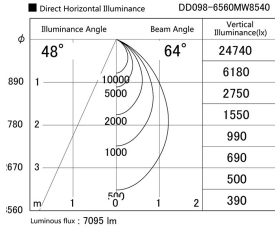

Item no. DD098-6560MW8540

Series Name: Φ 150 Spark

Installation	Recessed mount
Type	Φ 150 Spark
Fixture wattage	65.3W
Beam angle	48 deg
Color Temp.	4000K
CRI	Ra>85
Luminous	7094 lm
Body	Die-cast aluminum alloy
Body finish	N/A
Trim finish	White
Reflector finish	Mirror
IP Rate	IP20
Light source	COB module
Input Voltage	AC220~240V
Dimming Type	Non-Dimmable
Certificate	CE, CCC
Cut Hole	150mm

Height (Weight)	
65.3W	152 (1.5kg)
48.5W	152 (1.5kg)
44.3W	132 (1.3kg)
33.8W	132 (1.3kg)
30.3W	132 (1.3kg)
23.0W	102 (1.0kg)