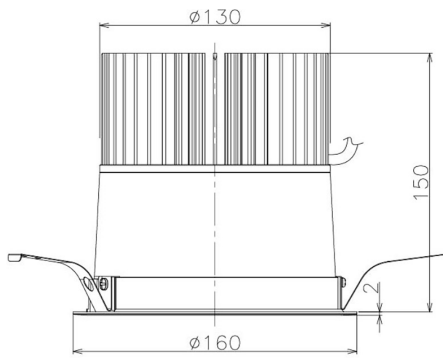

Item no. DD098-6560MW8540

Series Name: Φ 150 Spark

Installation	Recessed mount
Type	Φ 150 Spark
Fixture wattage	65.3W
Beam angle	48 deg
Color Temp.	4000K
CRI	Ra>85
Luminous	7094 lm
Body	Die-cast aluminum alloy
Body finish	N/A
Trim finish	White
Reflector finish	Mirror
IP Rate	IP20
Light source	COB module
Input Voltage	AC220~240V
Dimming Type	Non-Dimmable
Certificate	CE, CCC
Cut Hole	150mm

Height (Weight)	
65.3W	152 (1.5kg)
48.5W	152 (1.5kg)
44.3W	132 (1.3kg)
33.8W	132 (1.3kg)
30.3W	132 (1.3kg)
23.0W	102 (1.0kg)