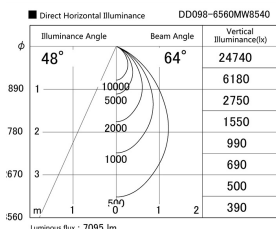

Item no. DD098-6560MW8540

Series Name: Φ 150 Spark

Installation	Recessed mount
Type	
Fixture wattage	65.3W
Beam angle	48 deg
Color Temp.	4000K
CRI	Ra>85
Luminous	7094 lm
Body	Die-cast aluminum alloy
Body finish	N/A
Trim finish	White
Reflector finish	Mirror
IP Rate	IP20
Light source	COB module
Input Voltage	AC220~240V
Dimming Type	Non-Dimmable
Certificate	CE, CCC
Cut Hole	150mm

Height (Weight)	
65.3W	152 (1.5kg)
48.5W	152 (1.5kg)
44.3W	132 (1.3kg)
33.8W	132 (1.3kg)
30.3W	132 (1.3kg)
23.0W	102 (1.0kg)