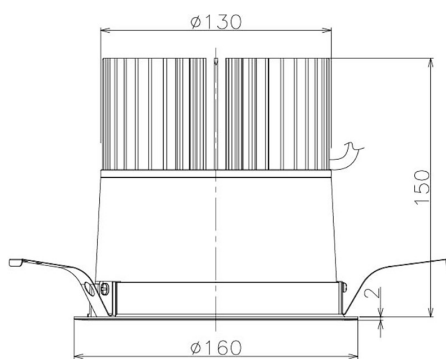

Item no. DD098-6560MW9027

Series Name: Φ 150 Spark

Installation	Recessed mount
Type	Φ 150 Spark
Fixture wattage	65.3W
Beam angle	48 deg
Color Temp.	2700K
CRI	Ra>90
Luminous	6012 lm
Body	Die-cast aluminum alloy
Body finish	N/A
Trim finish	White
Reflector finish	Mirror
IP Rate	IP20
Light source	COB module
Input Voltage	AC220~240V
Dimming Type	Non-Dimmable
Certificate	CE, CCC
Cut Hole	150mm

Height (Weight)	
65.3W	152 (1.5kg)
48.5W	152 (1.5kg)
44.3W	132 (1.3kg)
33.8W	132 (1.3kg)
30.3W	132 (1.3kg)
23.0W	102 (1.0kg)