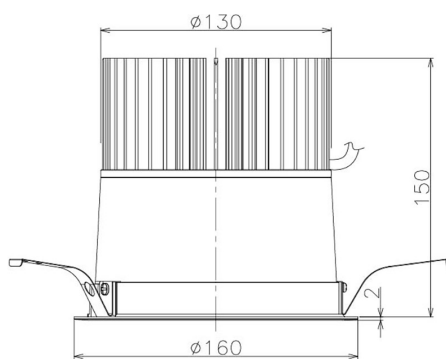

Item no. DD098-6560MW9027

Series Name: Φ 150 Spark

Installation	Recessed mount
Type	
Fixture wattage	65.3W
Beam angle	48 deg
Color Temp.	2700K
CRI	Ra>90
Luminous	6012 lm
Body	Die-cast aluminum alloy
Body finish	N/A
Trim finish	White
Reflector finish	Mirror
IP Rate	IP20
Light source	COB module
Input Voltage	AC220~240V
Dimming Type	Non-Dimmable
Certificate	CE, CCC
Cut Hole	150mm

Height (Weight)	
65.3W	152 (1.5kg)
48.5W	152 (1.5kg)
44.3W	132 (1.3kg)
33.8W	132 (1.3kg)
30.3W	132 (1.3kg)
23.0W	102 (1.0kg)