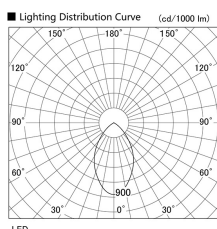

Item no. DD098-6560MW9027

Series Name: Φ 150 Spark

Installation	Recessed mount
Type	Φ 150 Spark
Fixture wattage	65.3W
Beam angle	48 deg
Color Temp.	2700K
CRI	Ra>90
Luminous	6012 lm
Body	Die-cast aluminum alloy
Body finish	N/A
Trim finish	White
Reflector finish	Mirror
IP Rate	IP20
Light source	COB module
Input Voltage	AC220~240V
Dimming Type	Non-Dimmable
Certificate	CE, CCC
Cut Hole	150mm

Height (Weight)	
65.3W	152 (1.5kg)
48.5W	152 (1.5kg)
44.3W	132 (1.3kg)
33.8W	132 (1.3kg)
30.3W	132 (1.3kg)
23.0W	102 (1.0kg)