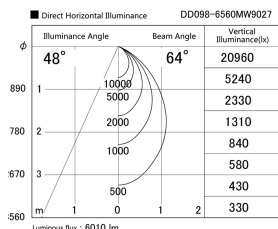

Item no. DD098-6560MW9027

Series Name: Φ 150 Spark

Installation	Recessed mount
Type	
Fixture wattage	65.3W
Beam angle	48 deg
Color Temp.	2700K
CRI	Ra>90
Luminous	6012 lm
Body	Die-cast aluminum alloy
Body finish	N/A
Trim finish	White
Reflector finish	Mirror
IP Rate	IP20
Light source	COB module
Input Voltage	AC220~240V
Dimming Type	Non-Dimmable
Certificate	CE, CCC
Cut Hole	150mm

Height (Weight)	
65.3W	152 (1.5kg)
48.5W	152 (1.5kg)
44.3W	132 (1.3kg)
33.8W	132 (1.3kg)
30.3W	132 (1.3kg)
23.0W	102 (1.0kg)