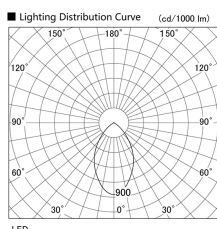

Item no. DD098-6560MW9027

Series Name: Φ 150 Spark

Installation	Recessed mount
Type	
Fixture wattage	65.3W
Beam angle	48 deg
Color Temp.	2700K
CRI	Ra>90
Luminous	6012 lm
Body	Die-cast aluminum alloy
Body finish	N/A
Trim finish	White
Reflector finish	Mirror
IP Rate	IP20
Light source	COB module
Input Voltage	AC220~240V
Dimming Type	Non-Dimmable
Certificate	CE, CCC
Cut Hole	150mm

Height (Weight)	
65.3W	152 (1.5kg)
48.5W	152 (1.5kg)
44.3W	132 (1.3kg)
33.8W	132 (1.3kg)
30.3W	132 (1.3kg)
23.0W	102 (1.0kg)