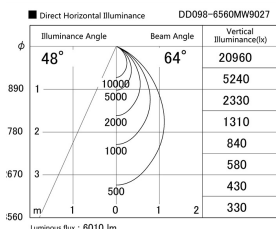

Item no. DD098-6560MW9027

Series Name: Φ 150 Spark

Installation	Recessed mount
Type	Φ 150 Spark
Fixture wattage	65.3W
Beam angle	48 deg
Color Temp.	2700K
CRI	Ra>90
Luminous	6012 lm
Body	Die-cast aluminum alloy
Body finish	N/A
Trim finish	White
Reflector finish	Mirror
IP Rate	IP20
Light source	COB module
Input Voltage	AC220~240V
Dimming Type	Non-Dimmable
Certificate	CE, CCC
Cut Hole	150mm

Height (Weight)	
65.3W	152 (1.5kg)
48.5W	152 (1.5kg)
44.3W	132 (1.3kg)
33.8W	132 (1.3kg)
30.3W	132 (1.3kg)
23.0W	102 (1.0kg)