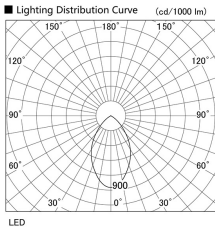

Item no. DD098-6560MW9030

Series Name:  $\Phi$ 150 Spark

Installation	Recessed mount
Type	$\Phi$ 150 Spark
Fixture wattage	65.3W
Beam angle	48 deg
Color Temp.	3000K
CRI	Ra>90
Luminous	6262 lm
Body	Die-cast aluminum alloy
Body finish	N/A
Trim finish	White
Reflector finish	Mirror
IP Rate	IP20
Light source	COB module
Input Voltage	AC220~240V
Dimming Type	Non-Dimmable
Certificate	CE, CCC
Cut Hole	150mm

Height (Weight)	
65.3W	152 (1.5kg)
48.5W	152 (1.5kg)
44.3W	132 (1.3kg)
33.8W	132 (1.3kg)
30.3W	132 (1.3kg)
23.0W	102 (1.0kg)