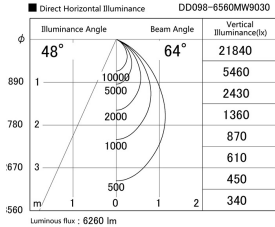

Item no. DD098-6560MW9030

Series Name:  $\Phi$ 150 Spark

Installation	Recessed mount
Type	$\Phi$ 150 Spark
Fixture wattage	65.3W
Beam angle	48 deg
Color Temp.	3000K
CRI	Ra>90
Luminous	6262 lm
Body	Die-cast aluminum alloy
Body finish	N/A
Trim finish	White
Reflector finish	Mirror
IP Rate	IP20
Light source	COB module
Input Voltage	AC220~240V
Dimming Type	Non-Dimmable
Certificate	CE, CCC
Cut Hole	150mm

Height (Weight)	
65.3W	152 (1.5kg)
48.5W	152 (1.5kg)
44.3W	132 (1.3kg)
33.8W	132 (1.3kg)
30.3W	132 (1.3kg)
23.0W	102 (1.0kg)