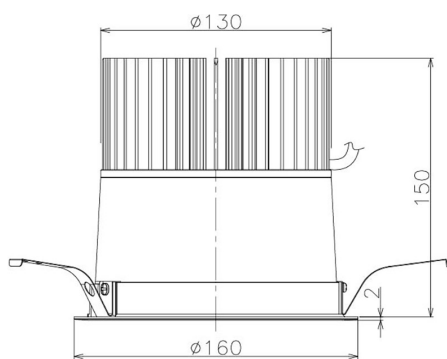

Item no. DD098-6560MW9030

Series Name: Φ 150 Spark

Installation	Recessed mount
Type	
Fixture wattage	65.3W
Beam angle	48 deg
Color Temp.	3000K
CRI	Ra>90
Luminous	6262 lm
Body	Die-cast aluminum alloy
Body finish	N/A
Trim finish	White
Reflector finish	Mirror
IP Rate	IP20
Light source	COB module
Input Voltage	AC220~240V
Dimming Type	Non-Dimmable
Certificate	CE, CCC
Cut Hole	150mm

Height (Weight)	
65.3W	152 (1.5kg)
48.5W	152 (1.5kg)
44.3W	132 (1.3kg)
33.8W	132 (1.3kg)
30.3W	132 (1.3kg)
23.0W	102 (1.0kg)