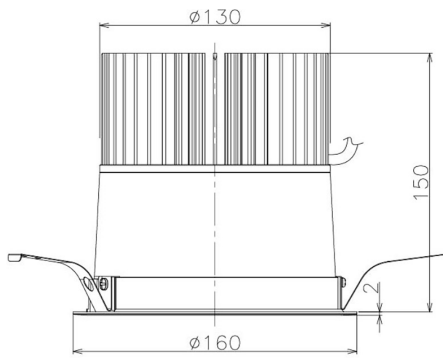

Item no. DD098-6560MW9030

Series Name:  $\Phi$ 150 Spark

Installation	Recessed mount
Type	$\Phi$ 150 Spark
Fixture wattage	65.3W
Beam angle	48 deg
Color Temp.	3000K
CRI	Ra>90
Luminous	6262 lm
Body	Die-cast aluminum alloy
Body finish	N/A
Trim finish	White
Reflector finish	Mirror
IP Rate	IP20
Light source	COB module
Input Voltage	AC220~240V
Dimming Type	Non-Dimmable
Certificate	CE, CCC
Cut Hole	150mm

Height (Weight)	
65.3W	152 (1.5kg)
48.5W	152 (1.5kg)
44.3W	132 (1.3kg)
33.8W	132 (1.3kg)
30.3W	132 (1.3kg)
23.0W	102 (1.0kg)