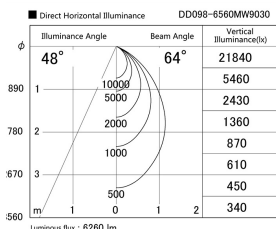

Item no. DD098-6560MW9030

Series Name: Φ 150 Spark

Installation	Recessed mount
Type	
Fixture wattage	65.3W
Beam angle	48 deg
Color Temp.	3000K
CRI	Ra>90
Luminous	6262 lm
Body	Die-cast aluminum alloy
Body finish	N/A
Trim finish	White
Reflector finish	Mirror
IP Rate	IP20
Light source	COB module
Input Voltage	AC220~240V
Dimming Type	Non-Dimmable
Certificate	CE, CCC
Cut Hole	150mm

Height (Weight)	
65.3W	152 (1.5kg)
48.5W	152 (1.5kg)
44.3W	132 (1.3kg)
33.8W	132 (1.3kg)
30.3W	132 (1.3kg)
23.0W	102 (1.0kg)