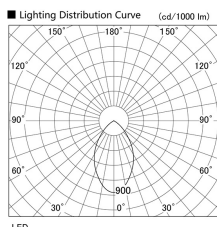

Item no. DD098-6560MW9030

Series Name: Φ 150 Spark

Installation	Recessed mount
Type	
Fixture wattage	65.3W
Beam angle	48 deg
Color Temp.	3000K
CRI	Ra>90
Luminous	6262 lm
Body	Die-cast aluminum alloy
Body finish	N/A
Trim finish	White
Reflector finish	Mirror
IP Rate	IP20
Light source	COB module
Input Voltage	AC220~240V
Dimming Type	Non-Dimmable
Certificate	CE, CCC
Cut Hole	150mm

Height (Weight)	
65.3W	152 (1.5kg)
48.5W	152 (1.5kg)
44.3W	132 (1.3kg)
33.8W	132 (1.3kg)
30.3W	132 (1.3kg)
23.0W	102 (1.0kg)