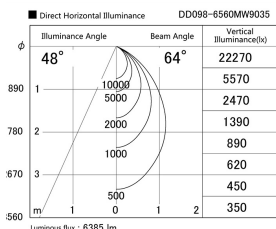

Item no. DD098-6560MW9035

Series Name:  $\Phi$ 150 Spark

Installation	Recessed mount
Type	
Fixture wattage	65.3W
Beam angle	48 deg
Color Temp.	3500K
CRI	Ra>90
Luminous	6387 lm
Body	Die-cast aluminum alloy
Body finish	N/A
Trim finish	White
Reflector finish	Mirror
IP Rate	IP20
Light source	COB module
Input Voltage	AC220~240V
Dimming Type	Non-Dimmable
Certificate	CE, CCC
Cut Hole	150mm

Height (Weight)	
65.3W	152 (1.5kg)
48.5W	152 (1.5kg)
44.3W	132 (1.3kg)
33.8W	132 (1.3kg)
30.3W	132 (1.3kg)
23.0W	102 (1.0kg)