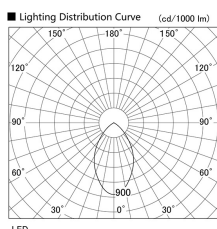

Item no. DD098-6560MW9035

Series Name:  $\Phi$ 150 Spark

Installation	Recessed mount
Type	
Fixture wattage	65.3W
Beam angle	48 deg
Color Temp.	3500K
CRI	Ra>90
Luminous	6387 lm
Body	Die-cast aluminum alloy
Body finish	N/A
Trim finish	White
Reflector finish	Mirror
IP Rate	IP20
Light source	COB module
Input Voltage	AC220~240V
Dimming Type	Non-Dimmable
Certificate	CE, CCC
Cut Hole	150mm

Height (Weight)	
65.3W	152 (1.5kg)
48.5W	152 (1.5kg)
44.3W	132 (1.3kg)
33.8W	132 (1.3kg)
30.3W	132 (1.3kg)
23.0W	102 (1.0kg)