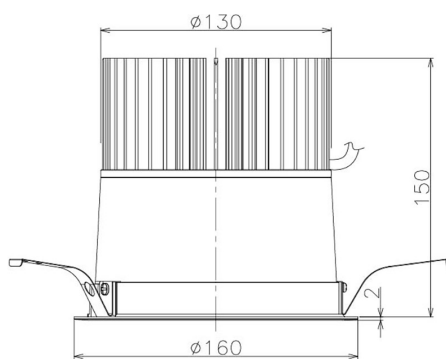

Item no. DD098-6560MW9035

Series Name:  $\Phi$ 150 Spark

Installation	Recessed mount
Type	
Fixture wattage	65.3W
Beam angle	48 deg
Color Temp.	3500K
CRI	Ra>90
Luminous	6387 lm
Body	Die-cast aluminum alloy
Body finish	N/A
Trim finish	White
Reflector finish	Mirror
IP Rate	IP20
Light source	COB module
Input Voltage	AC220~240V
Dimming Type	Non-Dimmable
Certificate	CE, CCC
Cut Hole	150mm

Height (Weight)	
65.3W	152 (1.5kg)
48.5W	152 (1.5kg)
44.3W	132 (1.3kg)
33.8W	132 (1.3kg)
30.3W	132 (1.3kg)
23.0W	102 (1.0kg)