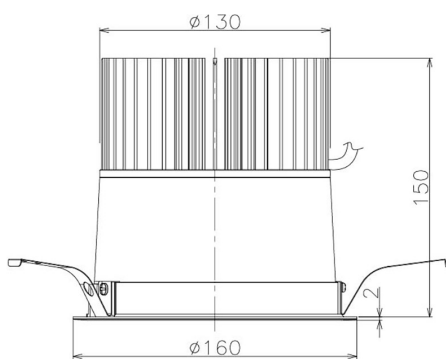

Item no. DD098-6560MW9040

Series Name: Φ 150 Spark

Installation	Recessed mount
Type	Φ 150 Spark
Fixture wattage	65.3W
Beam angle	48 deg
Color Temp.	4000K
CRI	Ra>90
Luminous	6450 lm
Body	Die-cast aluminum alloy
Body finish	N/A
Trim finish	White
Reflector finish	Mirror
IP Rate	IP20
Light source	COB module
Input Voltage	AC220~240V
Dimming Type	Non-Dimmable
Certificate	CE, CCC
Cut Hole	150mm

Height (Weight)	
65.3W	152 (1.5kg)
48.5W	152 (1.5kg)
44.3W	132 (1.3kg)
33.8W	132 (1.3kg)
30.3W	132 (1.3kg)
23.0W	102 (1.0kg)