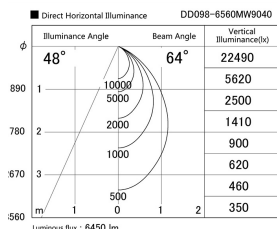

Item no. DD098-6560MW9040

Series Name: Φ 150 Spark

Installation	Recessed mount
Type	
Fixture wattage	65.3W
Beam angle	48 deg
Color Temp.	4000K
CRI	Ra>90
Luminous	6450 lm
Body	Die-cast aluminum alloy
Body finish	N/A
Trim finish	White
Reflector finish	Mirror
IP Rate	IP20
Light source	COB module
Input Voltage	AC220~240V
Dimming Type	Non-Dimmable
Certificate	CE, CCC
Cut Hole	150mm

Height (Weight)	
65.3W	152 (1.5kg)
48.5W	152 (1.5kg)
44.3W	132 (1.3kg)
33.8W	132 (1.3kg)
30.3W	132 (1.3kg)
23.0W	102 (1.0kg)