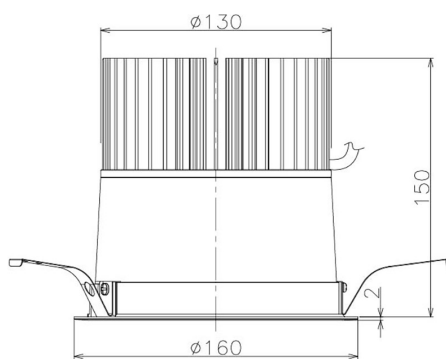

Item no. DD098-6560MW9040

Series Name: Φ 150 Spark

Installation	Recessed mount
Type	
Fixture wattage	65.3W
Beam angle	48 deg
Color Temp.	4000K
CRI	Ra>90
Luminous	6450 lm
Body	Die-cast aluminum alloy
Body finish	N/A
Trim finish	White
Reflector finish	Mirror
IP Rate	IP20
Light source	COB module
Input Voltage	AC220~240V
Dimming Type	Non-Dimmable
Certificate	CE, CCC
Cut Hole	150mm

Height (Weight)	
65.3W	152 (1.5kg)
48.5W	152 (1.5kg)
44.3W	132 (1.3kg)
33.8W	132 (1.3kg)
30.3W	132 (1.3kg)
23.0W	102 (1.0kg)