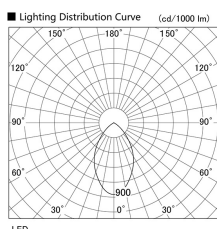

Item no. DD098-6560MW9040

Series Name: Φ 150 Spark

Installation	Recessed mount
Type	Φ 150 Spark
Fixture wattage	65.3W
Beam angle	48 deg
Color Temp.	4000K
CRI	Ra>90
Luminous	6450 lm
Body	Die-cast aluminum alloy
Body finish	N/A
Trim finish	White
Reflector finish	Mirror
IP Rate	IP20
Light source	COB module
Input Voltage	AC220~240V
Dimming Type	Non-Dimmable
Certificate	CE, CCC
Cut Hole	150mm

Height (Weight)	
65.3W	152 (1.5kg)
48.5W	152 (1.5kg)
44.3W	132 (1.3kg)
33.8W	132 (1.3kg)
30.3W	132 (1.3kg)
23.0W	102 (1.0kg)