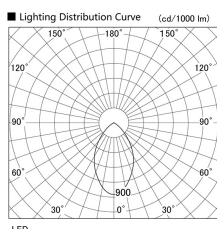

Item no. DD098-6560MW9040

Series Name: Φ 150 Spark

Installation	Recessed mount
Type	
Fixture wattage	65.3W
Beam angle	48 deg
Color Temp.	4000K
CRI	Ra>90
Luminous	6450 lm
Body	Die-cast aluminum alloy
Body finish	N/A
Trim finish	White
Reflector finish	Mirror
IP Rate	IP20
Light source	COB module
Input Voltage	AC220~240V
Dimming Type	Non-Dimmable
Certificate	CE, CCC
Cut Hole	150mm

Height (Weight)	
65.3W	152 (1.5kg)
48.5W	152 (1.5kg)
44.3W	132 (1.3kg)
33.8W	132 (1.3kg)
30.3W	132 (1.3kg)
23.0W	102 (1.0kg)