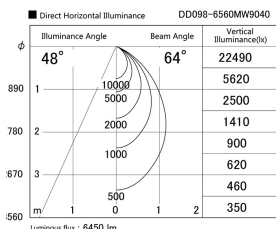

Item no. DD098-6560MW9040

Series Name: Φ 150 Spark

Installation	Recessed mount
Type	Φ 150 Spark
Fixture wattage	65.3W
Beam angle	48 deg
Color Temp.	4000K
CRI	Ra>90
Luminous	6450 lm
Body	Die-cast aluminum alloy
Body finish	N/A
Trim finish	White
Reflector finish	Mirror
IP Rate	IP20
Light source	COB module
Input Voltage	AC220~240V
Dimming Type	Non-Dimmable
Certificate	CE, CCC
Cut Hole	150mm

Height (Weight)	
65.3W	152 (1.5kg)
48.5W	152 (1.5kg)
44.3W	132 (1.3kg)
33.8W	132 (1.3kg)
30.3W	132 (1.3kg)
23.0W	102 (1.0kg)