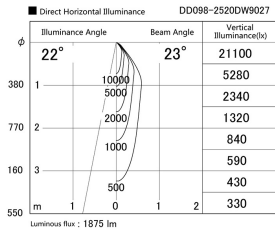

Item no. DD098-2520DW9027

Series Name: Φ 150 Spark

Dark Mirror Reflector

| | |
|------------------|-------------------------|
| Installation | Recessed mount |
| Type | |
| Fixture wattage | 23W |
| Beam angle | 23 deg |
| Color Temp. | 2700K |
| CRI | Ra>90 |
| Luminous | 1874 lm |
| Body | Die-cast aluminum alloy |
| Body finish | N/A |
| Trim finish | White |
| Reflector finish | Dark Mirror |
| IP Rate | IP20 |
| Light source | COB module |
| Input Voltage | AC220~240V |
| Dimming Type | Non-Dimmable |
| Certificate | CE, CCC |
| Cut Hole | 150mm |

| Height (Weight) | |
|-----------------|-------------|
| 65.3W | 152 (1.5kg) |
| 48.5W | 152 (1.5kg) |
| 44.3W | 132 (1.3kg) |
| 33.8W | 132 (1.3kg) |
| 30.3W | 132 (1.3kg) |
| 23.0W | 102 (1.0kg) |