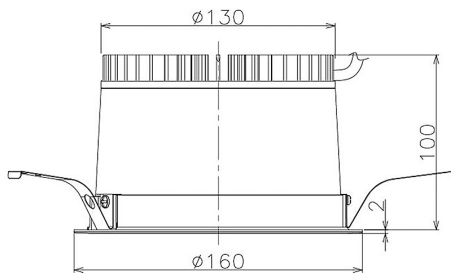

Item no. DD098-2520DW9027

Series Name: Φ 150 Spark

Dark Mirror Reflector

Installation	Recessed mount
Type	Φ 150 Spark
Fixture wattage	23W
Beam angle	23 deg
Color Temp.	2700K
CRI	Ra>90
Luminous	1874 lm
Body	Die-cast aluminum alloy
Body finish	N/A
Trim finish	White
Reflector finish	Dark Mirror
IP Rate	IP20
Light source	COB module
Input Voltage	AC220~240V
Dimming Type	Non-Dimmable
Certificate	CE, CCC
Cut Hole	150mm

Height (Weight)	
65.3W	152 (1.5kg)
48.5W	152 (1.5kg)
44.3W	132 (1.3kg)
33.8W	132 (1.3kg)
30.3W	132 (1.3kg)
23.0W	102 (1.0kg)