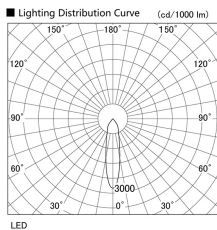

Item no. DD098-2520DW9027

Series Name: Φ 150 Spark

Dark Mirror Reflector

Installation	Recessed mount
Type	Φ 150 Spark
Fixture wattage	23W
Beam angle	23 deg
Color Temp.	2700K
CRI	Ra>90
Luminous	1874 lm
Body	Die-cast aluminum alloy
Body finish	N/A
Trim finish	White
Reflector finish	Dark Mirror
IP Rate	IP20
Light source	COB module
Input Voltage	AC220~240V
Dimming Type	Non-Dimmable
Certificate	CE, CCC
Cut Hole	150mm

Height (Weight)	
65.3W	152 (1.5kg)
48.5W	152 (1.5kg)
44.3W	132 (1.3kg)
33.8W	132 (1.3kg)
30.3W	132 (1.3kg)
23.0W	102 (1.0kg)