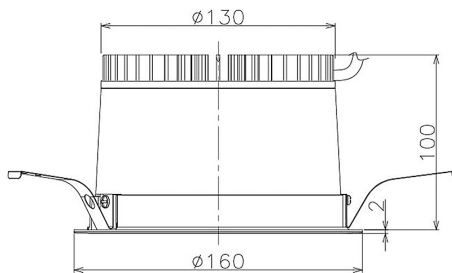

Item no. DD098-2520DW9027

Series Name: Φ 150 Spark

Dark Mirror Reflector

| | |
|------------------|-------------------------|
| Installation | Recessed mount |
| Type | |
| Fixture wattage | 23W |
| Beam angle | 23 deg |
| Color Temp. | 2700K |
| CRI | Ra>90 |
| Luminous | 1874 lm |
| Body | Die-cast aluminum alloy |
| Body finish | N/A |
| Trim finish | White |
| Reflector finish | Dark Mirror |
| IP Rate | IP20 |
| Light source | COB module |
| Input Voltage | AC220~240V |
| Dimming Type | Non-Dimmable |
| Certificate | CE, CCC |
| Cut Hole | 150mm |

| Height (Weight) | |
|-----------------|-------------|
| 65.3W | 152 (1.5kg) |
| 48.5W | 152 (1.5kg) |
| 44.3W | 132 (1.3kg) |
| 33.8W | 132 (1.3kg) |
| 30.3W | 132 (1.3kg) |
| 23.0W | 102 (1.0kg) |