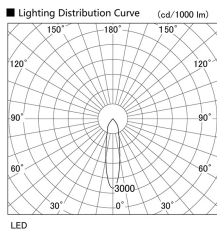

Item no. DD098-2520DW9027

Series Name: Φ 150 Spark

Dark Mirror Reflector

| | |
|------------------|-------------------------|
| Installation | Recessed mount |
| Type | |
| Fixture wattage | 23W |
| Beam angle | 23 deg |
| Color Temp. | 2700K |
| CRI | Ra>90 |
| Luminous | 1874 lm |
| Body | Die-cast aluminum alloy |
| Body finish | N/A |
| Trim finish | White |
| Reflector finish | Dark Mirror |
| IP Rate | IP20 |
| Light source | COB module |
| Input Voltage | AC220~240V |
| Dimming Type | Non-Dimmable |
| Certificate | CE, CCC |
| Cut Hole | 150mm |

| Height (Weight) | |
|-----------------|-------------|
| 65.3W | 152 (1.5kg) |
| 48.5W | 152 (1.5kg) |
| 44.3W | 132 (1.3kg) |
| 33.8W | 132 (1.3kg) |
| 30.3W | 132 (1.3kg) |
| 23.0W | 102 (1.0kg) |