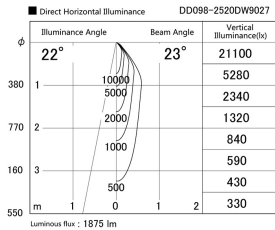

Item no. DD098-2520DW9027

Series Name: Φ 150 Spark

Dark Mirror Reflector

Installation	Recessed mount
Type	Φ 150 Spark
Fixture wattage	23W
Beam angle	23 deg
Color Temp.	2700K
CRI	Ra>90
Luminous	1874 lm
Body	Die-cast aluminum alloy
Body finish	N/A
Trim finish	White
Reflector finish	Dark Mirror
IP Rate	IP20
Light source	COB module
Input Voltage	AC220~240V
Dimming Type	Non-Dimmable
Certificate	CE, CCC
Cut Hole	150mm

Height (Weight)	
65.3W	152 (1.5kg)
48.5W	152 (1.5kg)
44.3W	132 (1.3kg)
33.8W	132 (1.3kg)
30.3W	132 (1.3kg)
23.0W	102 (1.0kg)