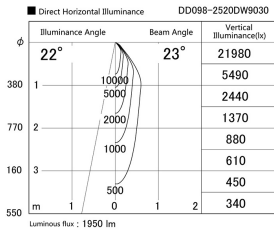

Item no. DD098-2520DW9030

Series Name: Φ 150 Spark

Dark Mirror Reflector

Installation	Recessed mount
Type	Φ 150 Spark
Fixture wattage	23W
Beam angle	23 deg
Color Temp.	3000K
CRI	Ra>90
Luminous	1952 lm
Body	Die-cast aluminum alloy
Body finish	N/A
Trim finish	White
Reflector finish	Dark Mirror
IP Rate	IP20
Light source	COB module
Input Voltage	AC220~240V
Dimming Type	Non-Dimmable
Certificate	CE, CCC
Cut Hole	150mm

Height (Weight)	
65.3W	152 (1.5kg)
48.5W	152 (1.5kg)
44.3W	132 (1.3kg)
33.8W	132 (1.3kg)
30.3W	132 (1.3kg)
23.0W	102 (1.0kg)