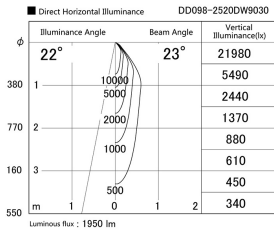

Item no. DD098-2520DW9030

Series Name: Φ 150 Spark

Dark Mirror Reflector

Installation	Recessed mount
Type	
Fixture wattage	23W
Beam angle	23 deg
Color Temp.	3000K
CRI	Ra>90
Luminous	1952 lm
Body	Die-cast aluminum alloy
Body finish	N/A
Trim finish	White
Reflector finish	Dark Mirror
IP Rate	IP20
Light source	COB module
Input Voltage	AC220~240V
Dimming Type	Non-Dimmable
Certificate	CE, CCC
Cut Hole	150mm

Height (Weight)	
65.3W	152 (1.5kg)
48.5W	152 (1.5kg)
44.3W	132 (1.3kg)
33.8W	132 (1.3kg)
30.3W	132 (1.3kg)
23.0W	102 (1.0kg)