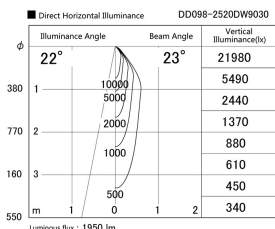

Item no. DD098-2520DW9030

Series Name: Φ 150 Spark

Dark Mirror Reflector

Installation	Recessed mount
Type	
Fixture wattage	23W
Beam angle	23 deg
Color Temp.	3000K
CRI	Ra>90
Luminous	1952 lm
Body	Die-cast aluminum alloy
Body finish	N/A
Trim finish	White
Reflector finish	Dark Mirror
IP Rate	IP20
Light source	COB module
Input Voltage	AC220~240V
Dimming Type	Non-Dimmable
Certificate	CE, CCC
Cut Hole	150mm

Height (Weight)	
65.3W	152 (1.5kg)
48.5W	152 (1.5kg)
44.3W	132 (1.3kg)
33.8W	132 (1.3kg)
30.3W	132 (1.3kg)
23.0W	102 (1.0kg)