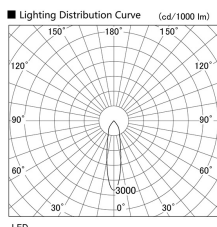

Item no. DD098-2520DW9030

Series Name: Φ 150 Spark

Dark Mirror Reflector

Installation	Recessed mount
Type	
Fixture wattage	23W
Beam angle	23 deg
Color Temp.	3000K
CRI	Ra>90
Luminous	1952 lm
Body	Die-cast aluminum alloy
Body finish	N/A
Trim finish	White
Reflector finish	Dark Mirror
IP Rate	IP20
Light source	COB module
Input Voltage	AC220~240V
Dimming Type	Non-Dimmable
Certificate	CE, CCC
Cut Hole	150mm

Height (Weight)	
65.3W	152 (1.5kg)
48.5W	152 (1.5kg)
44.3W	132 (1.3kg)
33.8W	132 (1.3kg)
30.3W	132 (1.3kg)
23.0W	102 (1.0kg)