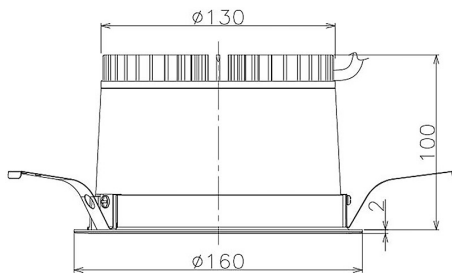

Item no. DD098-2520DW9030

Series Name: Φ 150 Spark

Dark Mirror Reflector

Installation	Recessed mount
Type	Φ 150 Spark
Fixture wattage	23W
Beam angle	23 deg
Color Temp.	3000K
CRI	Ra>90
Luminous	1952 lm
Body	Die-cast aluminum alloy
Body finish	N/A
Trim finish	White
Reflector finish	Dark Mirror
IP Rate	IP20
Light source	COB module
Input Voltage	AC220~240V
Dimming Type	Non-Dimmable
Certificate	CE, CCC
Cut Hole	150mm

Height (Weight)	
65.3W	152 (1.5kg)
48.5W	152 (1.5kg)
44.3W	132 (1.3kg)
33.8W	132 (1.3kg)
30.3W	132 (1.3kg)
23.0W	102 (1.0kg)