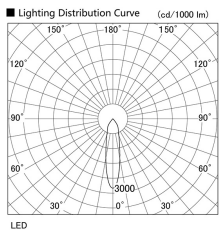

Item no. DD098-2520DW9030

Series Name: Φ 150 Spark

Dark Mirror Reflector

Installation	Recessed mount
Type	Φ 150 Spark
Fixture wattage	23W
Beam angle	23 deg
Color Temp.	3000K
CRI	Ra>90
Luminous	1952 lm
Body	Die-cast aluminum alloy
Body finish	N/A
Trim finish	White
Reflector finish	Dark Mirror
IP Rate	IP20
Light source	COB module
Input Voltage	AC220~240V
Dimming Type	Non-Dimmable
Certificate	CE, CCC
Cut Hole	150mm

Height (Weight)	
65.3W	152 (1.5kg)
48.5W	152 (1.5kg)
44.3W	132 (1.3kg)
33.8W	132 (1.3kg)
30.3W	132 (1.3kg)
23.0W	102 (1.0kg)