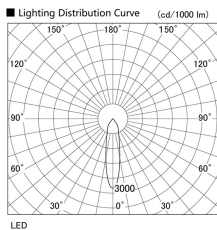

Item no. DD098-2520DW9030

Series Name: Φ 150 Spark

Dark Mirror Reflector

Installation	Recessed mount
Type	
Fixture wattage	23W
Beam angle	23 deg
Color Temp.	3000K
CRI	Ra>90
Luminous	1952 lm
Body	Die-cast aluminum alloy
Body finish	N/A
Trim finish	White
Reflector finish	Dark Mirror
IP Rate	IP20
Light source	COB module
Input Voltage	AC220~240V
Dimming Type	Non-Dimmable
Certificate	CE, CCC
Cut Hole	150mm

Height (Weight)	
65.3W	152 (1.5kg)
48.5W	152 (1.5kg)
44.3W	132 (1.3kg)
33.8W	132 (1.3kg)
30.3W	132 (1.3kg)
23.0W	102 (1.0kg)