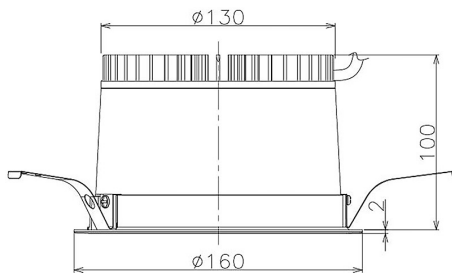

Item no. DD098-2520DW9030

Series Name: Φ 150 Spark

Dark Mirror Reflector

Installation	Recessed mount
Type	
Fixture wattage	23W
Beam angle	23 deg
Color Temp.	3000K
CRI	Ra>90
Luminous	1952 lm
Body	Die-cast aluminum alloy
Body finish	N/A
Trim finish	White
Reflector finish	Dark Mirror
IP Rate	IP20
Light source	COB module
Input Voltage	AC220~240V
Dimming Type	Non-Dimmable
Certificate	CE, CCC
Cut Hole	150mm

Height (Weight)	
65.3W	152 (1.5kg)
48.5W	152 (1.5kg)
44.3W	132 (1.3kg)
33.8W	132 (1.3kg)
30.3W	132 (1.3kg)
23.0W	102 (1.0kg)