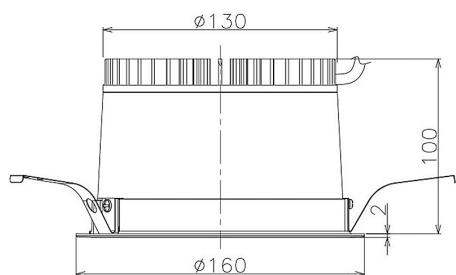

Item no. DD098-2520DW9030

Series Name: Φ 150 Spark

Dark Mirror Reflector

Installation	Recessed mount
Type	
Fixture wattage	23W
Beam angle	23 deg
Color Temp.	3000K
CRI	Ra>90
Luminous	1952 lm
Body	Die-cast aluminum alloy
Body finish	N/A
Trim finish	White
Reflector finish	Dark Mirror
IP Rate	IP20
Light source	COB module
Input Voltage	AC220~240V
Dimming Type	Non-Dimmable
Certificate	CE, CCC
Cut Hole	150mm

Height (Weight)	
65.3W	152 (1.5kg)
48.5W	152 (1.5kg)
44.3W	132 (1.3kg)
33.8W	132 (1.3kg)
30.3W	132 (1.3kg)
23.0W	102 (1.0kg)