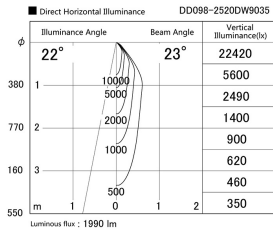

Item no. DD098-2520DW9035

Series Name:  $\Phi$ 150 Spark

Dark Mirror Reflector

Installation	Recessed mount
Type	$\Phi$ 150 Spark
Fixture wattage	23W
Beam angle	23 deg
Color Temp.	3500K
CRI	Ra>90
Luminous	1991 lm
Body	Die-cast aluminum alloy
Body finish	N/A
Trim finish	White
Reflector finish	Dark Mirror
IP Rate	IP20
Light source	COB module
Input Voltage	AC220~240V
Dimming Type	Non-Dimmable
Certificate	CE, CCC
Cut Hole	150mm

Height (Weight)	
65.3W	152 (1.5kg)
48.5W	152 (1.5kg)
44.3W	132 (1.3kg)
33.8W	132 (1.3kg)
30.3W	132 (1.3kg)
23.0W	102 (1.0kg)