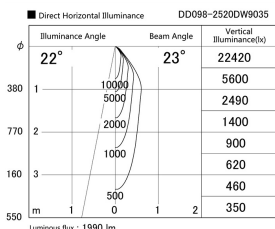

Item no. DD098-2520DW9035

Series Name: Φ 150 Spark

Dark Mirror Reflector

Installation	Recessed mount
Type	
Fixture wattage	23W
Beam angle	23 deg
Color Temp.	3500K
CRI	Ra>90
Luminous	1991 lm
Body	Die-cast aluminum alloy
Body finish	N/A
Trim finish	White
Reflector finish	Dark Mirror
IP Rate	IP20
Light source	COB module
Input Voltage	AC220~240V
Dimming Type	Non-Dimmable
Certificate	CE, CCC
Cut Hole	150mm

Height (Weight)	
65.3W	152 (1.5kg)
48.5W	152 (1.5kg)
44.3W	132 (1.3kg)
33.8W	132 (1.3kg)
30.3W	132 (1.3kg)
23.0W	102 (1.0kg)