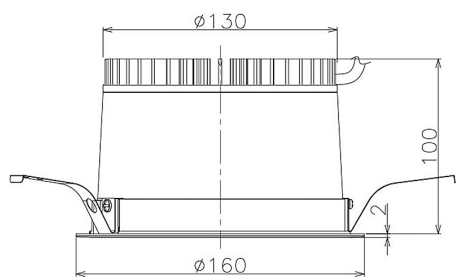

Item no. DD098-2520DW9035

Series Name: Φ 150 Spark

Dark Mirror Reflector

Installation	Recessed mount
Type	
Fixture wattage	23W
Beam angle	23 deg
Color Temp.	3500K
CRI	Ra>90
Luminous	1991 lm
Body	Die-cast aluminum alloy
Body finish	N/A
Trim finish	White
Reflector finish	Dark Mirror
IP Rate	IP20
Light source	COB module
Input Voltage	AC220~240V
Dimming Type	Non-Dimmable
Certificate	CE, CCC
Cut Hole	150mm

Height (Weight)	
65.3W	152 (1.5kg)
48.5W	152 (1.5kg)
44.3W	132 (1.3kg)
33.8W	132 (1.3kg)
30.3W	132 (1.3kg)
23.0W	102 (1.0kg)