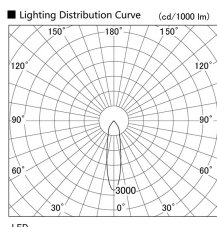

Item no. DD098-2520DW9035

Series Name: Φ 150 Spark

Dark Mirror Reflector

Installation	Recessed mount
Type	
Fixture wattage	23W
Beam angle	23 deg
Color Temp.	3500K
CRI	Ra>90
Luminous	1991 lm
Body	Die-cast aluminum alloy
Body finish	N/A
Trim finish	White
Reflector finish	Dark Mirror
IP Rate	IP20
Light source	COB module
Input Voltage	AC220~240V
Dimming Type	Non-Dimmable
Certificate	CE, CCC
Cut Hole	150mm

Height (Weight)	
65.3W	152 (1.5kg)
48.5W	152 (1.5kg)
44.3W	132 (1.3kg)
33.8W	132 (1.3kg)
30.3W	132 (1.3kg)
23.0W	102 (1.0kg)