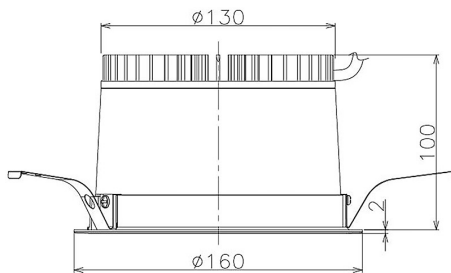

Item no. DD098-2520DW9035

Series Name:  $\Phi$ 150 Spark

Dark Mirror Reflector

Installation	Recessed mount
Type	$\Phi$ 150 Spark
Fixture wattage	23W
Beam angle	23 deg
Color Temp.	3500K
CRI	Ra>90
Luminous	1991 lm
Body	Die-cast aluminum alloy
Body finish	N/A
Trim finish	White
Reflector finish	Dark Mirror
IP Rate	IP20
Light source	COB module
Input Voltage	AC220~240V
Dimming Type	Non-Dimmable
Certificate	CE, CCC
Cut Hole	150mm

Height (Weight)	
65.3W	152 (1.5kg)
48.5W	152 (1.5kg)
44.3W	132 (1.3kg)
33.8W	132 (1.3kg)
30.3W	132 (1.3kg)
23.0W	102 (1.0kg)