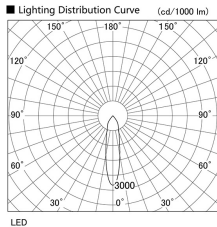

Item no. DD098-2520DW9035

Series Name:  $\Phi$ 150 Spark

Dark Mirror Reflector

Installation	Recessed mount
Type	$\Phi$ 150 Spark
Fixture wattage	23W
Beam angle	23 deg
Color Temp.	3500K
CRI	Ra>90
Luminous	1991 lm
Body	Die-cast aluminum alloy
Body finish	N/A
Trim finish	White
Reflector finish	Dark Mirror
IP Rate	IP20
Light source	COB module
Input Voltage	AC220~240V
Dimming Type	Non-Dimmable
Certificate	CE, CCC
Cut Hole	150mm

Height (Weight)	
65.3W	152 (1.5kg)
48.5W	152 (1.5kg)
44.3W	132 (1.3kg)
33.8W	132 (1.3kg)
30.3W	132 (1.3kg)
23.0W	102 (1.0kg)