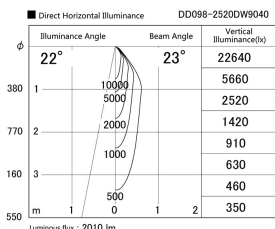

Item no. DD098-2520DW9040

Series Name: Φ 150 Spark

Dark Mirror Reflector

Installation	Recessed mount
Type	
Fixture wattage	23W
Beam angle	23 deg
Color Temp.	4000K
CRI	Ra>90
Luminous	2011 lm
Body	Die-cast aluminum alloy
Body finish	N/A
Trim finish	White
Reflector finish	Dark Mirror
IP Rate	IP20
Light source	COB module
Input Voltage	AC220~240V
Dimming Type	Non-Dimmable
Certificate	CE, CCC
Cut Hole	150mm

Height (Weight)	
65.3W	152 (1.5kg)
48.5W	152 (1.5kg)
44.3W	132 (1.3kg)
33.8W	132 (1.3kg)
30.3W	132 (1.3kg)
23.0W	102 (1.0kg)