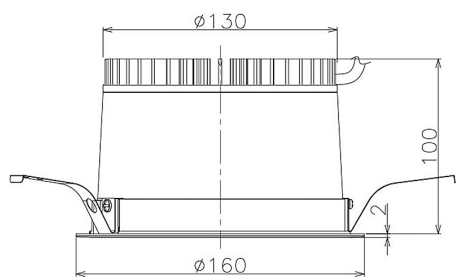

Item no. DD098-2520DW9040

Series Name: Φ 150 Spark

Dark Mirror Reflector

Installation	Recessed mount
Type	
Fixture wattage	23W
Beam angle	23 deg
Color Temp.	4000K
CRI	Ra>90
Luminous	2011 lm
Body	Die-cast aluminum alloy
Body finish	N/A
Trim finish	White
Reflector finish	Dark Mirror
IP Rate	IP20
Light source	COB module
Input Voltage	AC220~240V
Dimming Type	Non-Dimmable
Certificate	CE, CCC
Cut Hole	150mm

Height (Weight)	
65.3W	152 (1.5kg)
48.5W	152 (1.5kg)
44.3W	132 (1.3kg)
33.8W	132 (1.3kg)
30.3W	132 (1.3kg)
23.0W	102 (1.0kg)