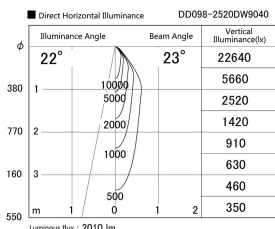

Item no. DD098-2520DW9040

Series Name: Φ 150 Spark

Dark Mirror Reflector

| | |
|------------------|-------------------------|
| Installation | Recessed mount |
| Type | Φ 150 Spark |
| Fixture wattage | 23W |
| Beam angle | 23 deg |
| Color Temp. | 4000K |
| CRI | Ra>90 |
| Luminous | 2011 lm |
| Body | Die-cast aluminum alloy |
| Body finish | N/A |
| Trim finish | White |
| Reflector finish | Dark Mirror |
| IP Rate | IP20 |
| Light source | COB module |
| Input Voltage | AC220~240V |
| Dimming Type | Non-Dimmable |
| Certificate | CE, CCC |
| Cut Hole | 150mm |

| Height (Weight) | |
|-----------------|-------------|
| 65.3W | 152 (1.5kg) |
| 48.5W | 152 (1.5kg) |
| 44.3W | 132 (1.3kg) |
| 33.8W | 132 (1.3kg) |
| 30.3W | 132 (1.3kg) |
| 23.0W | 102 (1.0kg) |