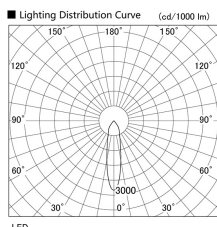

Item no. DD098-2520DW9040

Series Name: Φ 150 Spark

Dark Mirror Reflector

Installation	Recessed mount
Type	
Fixture wattage	23W
Beam angle	23 deg
Color Temp.	4000K
CRI	Ra>90
Luminous	2011 lm
Body	Die-cast aluminum alloy
Body finish	N/A
Trim finish	White
Reflector finish	Dark Mirror
IP Rate	IP20
Light source	COB module
Input Voltage	AC220~240V
Dimming Type	Non-Dimmable
Certificate	CE, CCC
Cut Hole	150mm

Height (Weight)	
65.3W	152 (1.5kg)
48.5W	152 (1.5kg)
44.3W	132 (1.3kg)
33.8W	132 (1.3kg)
30.3W	132 (1.3kg)
23.0W	102 (1.0kg)