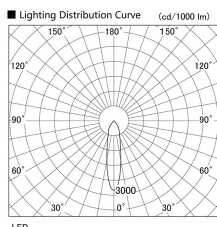

Item no. DD098-2520DW9040

Series Name: Φ 150 Spark

Dark Mirror Reflector

| | |
|------------------|-------------------------|
| Installation | Recessed mount |
| Type | Φ 150 Spark |
| Fixture wattage | 23W |
| Beam angle | 23 deg |
| Color Temp. | 4000K |
| CRI | Ra>90 |
| Luminous | 2011 lm |
| Body | Die-cast aluminum alloy |
| Body finish | N/A |
| Trim finish | White |
| Reflector finish | Dark Mirror |
| IP Rate | IP20 |
| Light source | COB module |
| Input Voltage | AC220~240V |
| Dimming Type | Non-Dimmable |
| Certificate | CE, CCC |
| Cut Hole | 150mm |

| Height (Weight) | |
|-----------------|-------------|
| 65.3W | 152 (1.5kg) |
| 48.5W | 152 (1.5kg) |
| 44.3W | 132 (1.3kg) |
| 33.8W | 132 (1.3kg) |
| 30.3W | 132 (1.3kg) |
| 23.0W | 102 (1.0kg) |