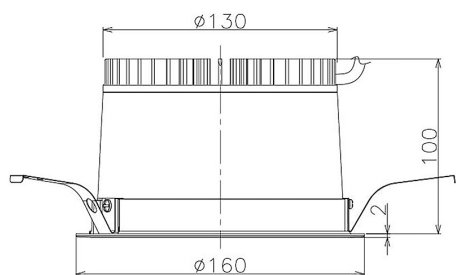

Item no. DD098-2520DW9040

Series Name: Φ 150 Spark

Dark Mirror Reflector

| | |
|------------------|-------------------------|
| Installation | Recessed mount |
| Type | Φ 150 Spark |
| Fixture wattage | 23W |
| Beam angle | 23 deg |
| Color Temp. | 4000K |
| CRI | Ra>90 |
| Luminous | 2011 lm |
| Body | Die-cast aluminum alloy |
| Body finish | N/A |
| Trim finish | White |
| Reflector finish | Dark Mirror |
| IP Rate | IP20 |
| Light source | COB module |
| Input Voltage | AC220~240V |
| Dimming Type | Non-Dimmable |
| Certificate | CE, CCC |
| Cut Hole | 150mm |

| Height (Weight) | |
|-----------------|-------------|
| 65.3W | 152 (1.5kg) |
| 48.5W | 152 (1.5kg) |
| 44.3W | 132 (1.3kg) |
| 33.8W | 132 (1.3kg) |
| 30.3W | 132 (1.3kg) |
| 23.0W | 102 (1.0kg) |