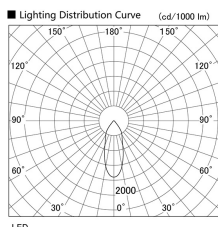

Item no. DD098-2520WW9027

Series Name: Φ 150 Spark

White Reflector

Installation	Recessed mount
Type	Φ 150 Spark
Fixture wattage	23W
Beam angle	23 deg
Color Temp.	2700K
CRI	Ra>90
Luminous	1889 lm
Body	Die-cast aluminum alloy
Body finish	N/A
Trim finish	White
Reflector finish	White
IP Rate	IP20
Light source	COB module
Input Voltage	AC220~240V
Dimming Type	Non-Dimmable
Certificate	CE, CCC
Cut Hole	150mm

Height (Weight)	
65.3W	152 (1.5kg)
48.5W	152 (1.5kg)
44.3W	132 (1.3kg)
33.8W	132 (1.3kg)
30.3W	132 (1.3kg)
23.0W	102 (1.0kg)