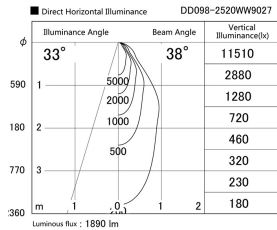

Item no. DD098-2520WW9027

Series Name: Φ 150 Spark

White Reflector

Installation	Recessed mount
Type	
Fixture wattage	23W
Beam angle	23 deg
Color Temp.	2700K
CRI	Ra>90
Luminous	1889 lm
Body	Die-cast aluminum alloy
Body finish	N/A
Trim finish	White
Reflector finish	White
IP Rate	IP20
Light source	COB module
Input Voltage	AC220~240V
Dimming Type	Non-Dimmable
Certificate	CE, CCC
Cut Hole	150mm

Height (Weight)	
65.3W	152 (1.5kg)
48.5W	152 (1.5kg)
44.3W	132 (1.3kg)
33.8W	132 (1.3kg)
30.3W	132 (1.3kg)
23.0W	102 (1.0kg)