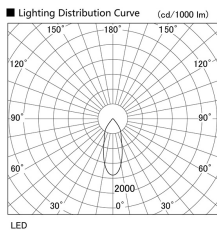

Item no. DD098-2520WW9027

Series Name: Φ 150 Spark

White Reflector

Installation	Recessed mount
Type	
Fixture wattage	23W
Beam angle	23 deg
Color Temp.	2700K
CRI	Ra>90
Luminous	1889 lm
Body	Die-cast aluminum alloy
Body finish	N/A
Trim finish	White
Reflector finish	White
IP Rate	IP20
Light source	COB module
Input Voltage	AC220~240V
Dimming Type	Non-Dimmable
Certificate	CE, CCC
Cut Hole	150mm

Height (Weight)	
65.3W	152 (1.5kg)
48.5W	152 (1.5kg)
44.3W	132 (1.3kg)
33.8W	132 (1.3kg)
30.3W	132 (1.3kg)
23.0W	102 (1.0kg)