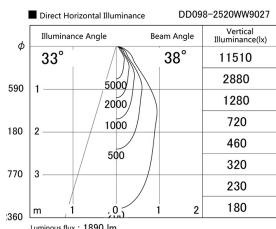

Item no. DD098-2520WW9027

Series Name: Φ 150 Spark

White Reflector

Installation	Recessed mount
Type	Φ 150 Spark
Fixture wattage	23W
Beam angle	23 deg
Color Temp.	2700K
CRI	Ra>90
Luminous	1889 lm
Body	Die-cast aluminum alloy
Body finish	N/A
Trim finish	White
Reflector finish	White
IP Rate	IP20
Light source	COB module
Input Voltage	AC220~240V
Dimming Type	Non-Dimmable
Certificate	CE, CCC
Cut Hole	150mm

Height (Weight)	
65.3W	152 (1.5kg)
48.5W	152 (1.5kg)
44.3W	132 (1.3kg)
33.8W	132 (1.3kg)
30.3W	132 (1.3kg)
23.0W	102 (1.0kg)