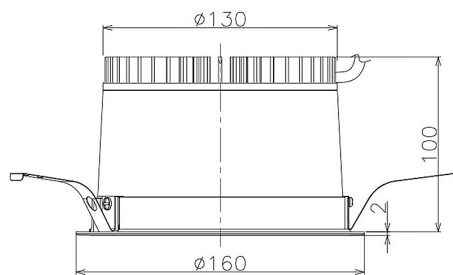

Item no. DD098-2520WW9027

Series Name: Φ 150 Spark

White Reflector

Installation	Recessed mount
Type	
Fixture wattage	23W
Beam angle	23 deg
Color Temp.	2700K
CRI	Ra>90
Luminous	1889 lm
Body	Die-cast aluminum alloy
Body finish	N/A
Trim finish	White
Reflector finish	White
IP Rate	IP20
Light source	COB module
Input Voltage	AC220~240V
Dimming Type	Non-Dimmable
Certificate	CE, CCC
Cut Hole	150mm

Height (Weight)	
65.3W	152 (1.5kg)
48.5W	152 (1.5kg)
44.3W	132 (1.3kg)
33.8W	132 (1.3kg)
30.3W	132 (1.3kg)
23.0W	102 (1.0kg)