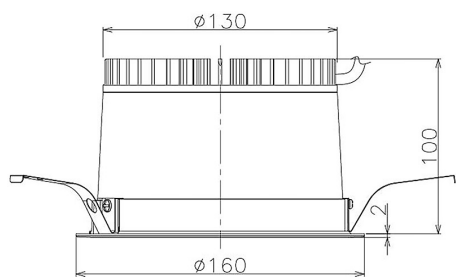

Item no. DD098-2520WW9027

Series Name: Φ 150 Spark

White Reflector

Installation	Recessed mount
Type	Φ 150 Spark
Fixture wattage	23W
Beam angle	23 deg
Color Temp.	2700K
CRI	Ra>90
Luminous	1889 lm
Body	Die-cast aluminum alloy
Body finish	N/A
Trim finish	White
Reflector finish	White
IP Rate	IP20
Light source	COB module
Input Voltage	AC220~240V
Dimming Type	Non-Dimmable
Certificate	CE, CCC
Cut Hole	150mm

Height (Weight)	
65.3W	152 (1.5kg)
48.5W	152 (1.5kg)
44.3W	132 (1.3kg)
33.8W	132 (1.3kg)
30.3W	132 (1.3kg)
23.0W	102 (1.0kg)