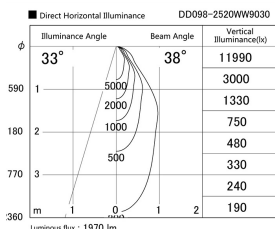

Item no. DD098-2520WW9030

Series Name: Φ 150 Spark

White Reflector

Installation	Recessed mount
Type	Φ 150 Spark
Fixture wattage	23W
Beam angle	23 deg
Color Temp.	3000K
CRI	Ra>90
Luminous	1968 lm
Body	Die-cast aluminum alloy
Body finish	N/A
Trim finish	White
Reflector finish	White
IP Rate	IP20
Light source	COB module
Input Voltage	AC220~240V
Dimming Type	Non-Dimmable
Certificate	CE, CCC
Cut Hole	150mm

Height (Weight)	
65.3W	152 (1.5kg)
48.5W	152 (1.5kg)
44.3W	132 (1.3kg)
33.8W	132 (1.3kg)
30.3W	132 (1.3kg)
23.0W	102 (1.0kg)