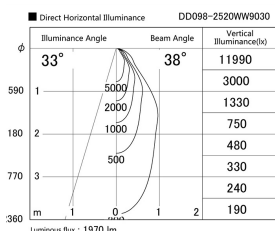

Item no. DD098-2520WW9030

Series Name: Φ 150 Spark

White Reflector

Installation	Recessed mount
Type	
Fixture wattage	23W
Beam angle	23 deg
Color Temp.	3000K
CRI	Ra>90
Luminous	1968 lm
Body	Die-cast aluminum alloy
Body finish	N/A
Trim finish	White
Reflector finish	White
IP Rate	IP20
Light source	COB module
Input Voltage	AC220~240V
Dimming Type	Non-Dimmable
Certificate	CE, CCC
Cut Hole	150mm

Height (Weight)	
65.3W	152 (1.5kg)
48.5W	152 (1.5kg)
44.3W	132 (1.3kg)
33.8W	132 (1.3kg)
30.3W	132 (1.3kg)
23.0W	102 (1.0kg)