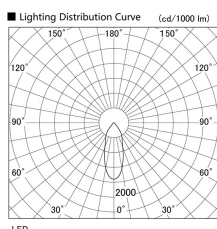

Item no. DD098-2520WW9030

Series Name: Φ 150 Spark

White Reflector

Installation	Recessed mount
Type	Φ 150 Spark
Fixture wattage	23W
Beam angle	23 deg
Color Temp.	3000K
CRI	Ra>90
Luminous	1968 lm
Body	Die-cast aluminum alloy
Body finish	N/A
Trim finish	White
Reflector finish	White
IP Rate	IP20
Light source	COB module
Input Voltage	AC220~240V
Dimming Type	Non-Dimmable
Certificate	CE, CCC
Cut Hole	150mm

Height (Weight)	
65.3W	152 (1.5kg)
48.5W	152 (1.5kg)
44.3W	132 (1.3kg)
33.8W	132 (1.3kg)
30.3W	132 (1.3kg)
23.0W	102 (1.0kg)