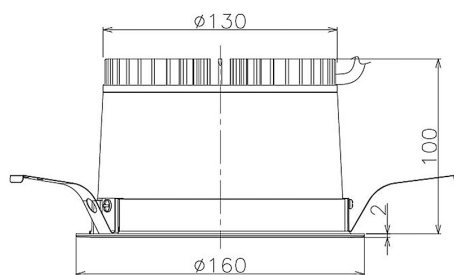

Item no. DD098-2520WW9030

Series Name: Φ 150 Spark

White Reflector

Installation	Recessed mount
Type	Φ 150 Spark
Fixture wattage	23W
Beam angle	23 deg
Color Temp.	3000K
CRI	Ra>90
Luminous	1968 lm
Body	Die-cast aluminum alloy
Body finish	N/A
Trim finish	White
Reflector finish	White
IP Rate	IP20
Light source	COB module
Input Voltage	AC220~240V
Dimming Type	Non-Dimmable
Certificate	CE, CCC
Cut Hole	150mm

Height (Weight)	
65.3W	152 (1.5kg)
48.5W	152 (1.5kg)
44.3W	132 (1.3kg)
33.8W	132 (1.3kg)
30.3W	132 (1.3kg)
23.0W	102 (1.0kg)