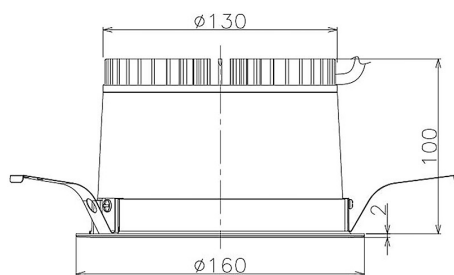

Item no. DD098-2520WW9030

Series Name: Φ 150 Spark

White Reflector

Installation	Recessed mount
Type	
Fixture wattage	23W
Beam angle	23 deg
Color Temp.	3000K
CRI	Ra>90
Luminous	1968 lm
Body	Die-cast aluminum alloy
Body finish	N/A
Trim finish	White
Reflector finish	White
IP Rate	IP20
Light source	COB module
Input Voltage	AC220~240V
Dimming Type	Non-Dimmable
Certificate	CE, CCC
Cut Hole	150mm

Height (Weight)	
65.3W	152 (1.5kg)
48.5W	152 (1.5kg)
44.3W	132 (1.3kg)
33.8W	132 (1.3kg)
30.3W	132 (1.3kg)
23.0W	102 (1.0kg)