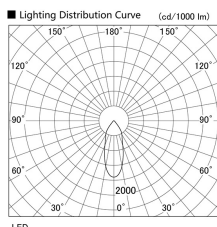

Item no. DD098-2520WW9030

Series Name: Φ 150 Spark

White Reflector

Installation	Recessed mount
Type	
Fixture wattage	23W
Beam angle	23 deg
Color Temp.	3000K
CRI	Ra>90
Luminous	1968 lm
Body	Die-cast aluminum alloy
Body finish	N/A
Trim finish	White
Reflector finish	White
IP Rate	IP20
Light source	COB module
Input Voltage	AC220~240V
Dimming Type	Non-Dimmable
Certificate	CE, CCC
Cut Hole	150mm

Height (Weight)	
65.3W	152 (1.5kg)
48.5W	152 (1.5kg)
44.3W	132 (1.3kg)
33.8W	132 (1.3kg)
30.3W	132 (1.3kg)
23.0W	102 (1.0kg)