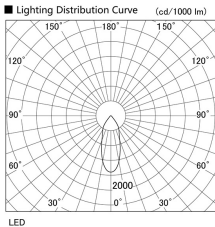

Item no. DD098-2520WW9035

Series Name: Φ 150 Spark

White Reflector

Installation	Recessed mount
Type	Φ 150 Spark
Fixture wattage	23W
Beam angle	23 deg
Color Temp.	3500K
CRI	Ra>90
Luminous	2007 lm
Body	Die-cast aluminum alloy
Body finish	N/A
Trim finish	White
Reflector finish	White
IP Rate	IP20
Light source	COB module
Input Voltage	AC220~240V
Dimming Type	Non-Dimmable
Certificate	CE, CCC
Cut Hole	150mm

Height (Weight)	
65.3W	152 (1.5kg)
48.5W	152 (1.5kg)
44.3W	132 (1.3kg)
33.8W	132 (1.3kg)
30.3W	132 (1.3kg)
23.0W	102 (1.0kg)