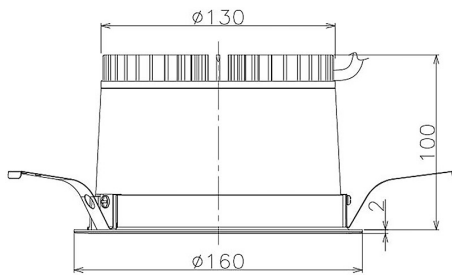

Item no. DD098-2520WW9035

Series Name: Φ 150 Spark

White Reflector

Installation	Recessed mount
Type	Φ 150 Spark
Fixture wattage	23W
Beam angle	23 deg
Color Temp.	3500K
CRI	Ra>90
Luminous	2007 lm
Body	Die-cast aluminum alloy
Body finish	N/A
Trim finish	White
Reflector finish	White
IP Rate	IP20
Light source	COB module
Input Voltage	AC220~240V
Dimming Type	Non-Dimmable
Certificate	CE, CCC
Cut Hole	150mm

Height (Weight)	
65.3W	152 (1.5kg)
48.5W	152 (1.5kg)
44.3W	132 (1.3kg)
33.8W	132 (1.3kg)
30.3W	132 (1.3kg)
23.0W	102 (1.0kg)