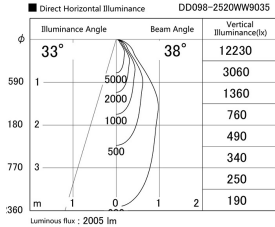

Item no. DD098-2520WW9035

Series Name: Φ 150 Spark

White Reflector

Installation	Recessed mount
Type	Φ 150 Spark
Fixture wattage	23W
Beam angle	23 deg
Color Temp.	3500K
CRI	Ra>90
Luminous	2007 lm
Body	Die-cast aluminum alloy
Body finish	N/A
Trim finish	White
Reflector finish	White
IP Rate	IP20
Light source	COB module
Input Voltage	AC220~240V
Dimming Type	Non-Dimmable
Certificate	CE, CCC
Cut Hole	150mm

Height (Weight)	
65.3W	152 (1.5kg)
48.5W	152 (1.5kg)
44.3W	132 (1.3kg)
33.8W	132 (1.3kg)
30.3W	132 (1.3kg)
23.0W	102 (1.0kg)