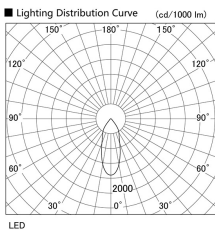

Item no. DD098-2520WW9040

Series Name:  $\Phi$ 150 Spark

White Reflector

Installation	Recessed mount
Type	$\Phi$ 150 Spark
Fixture wattage	23W
Beam angle	23 deg
Color Temp.	4000K
CRI	Ra>90
Luminous	2027 lm
Body	Die-cast aluminum alloy
Body finish	N/A
Trim finish	White
Reflector finish	White
IP Rate	IP20
Light source	COB module
Input Voltage	AC220~240V
Dimming Type	Non-Dimmable
Certificate	CE, CCC
Cut Hole	150mm

Height (Weight)	
65.3W	152 (1.5kg)
48.5W	152 (1.5kg)
44.3W	132 (1.3kg)
33.8W	132 (1.3kg)
30.3W	132 (1.3kg)
23.0W	102 (1.0kg)