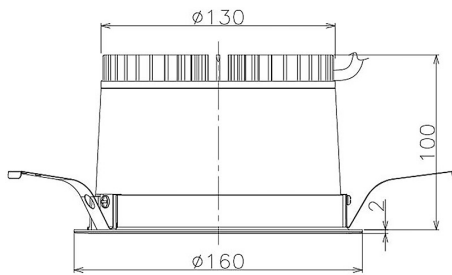

Item no. DD098-2520WW9040

Series Name:  $\Phi$ 150 Spark

White Reflector

Installation	Recessed mount
Type	$\Phi$ 150 Spark
Fixture wattage	23W
Beam angle	23 deg
Color Temp.	4000K
CRI	Ra>90
Luminous	2027 lm
Body	Die-cast aluminum alloy
Body finish	N/A
Trim finish	White
Reflector finish	White
IP Rate	IP20
Light source	COB module
Input Voltage	AC220~240V
Dimming Type	Non-Dimmable
Certificate	CE, CCC
Cut Hole	150mm

Height (Weight)	
65.3W	152 (1.5kg)
48.5W	152 (1.5kg)
44.3W	132 (1.3kg)
33.8W	132 (1.3kg)
30.3W	132 (1.3kg)
23.0W	102 (1.0kg)