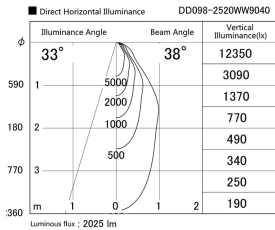

Item no. DD098-2520WW9040

Series Name:  $\Phi$ 150 Spark

White Reflector

Installation	Recessed mount
Type	$\Phi$ 150 Spark
Fixture wattage	23W
Beam angle	23 deg
Color Temp.	4000K
CRI	Ra>90
Luminous	2027 lm
Body	Die-cast aluminum alloy
Body finish	N/A
Trim finish	White
Reflector finish	White
IP Rate	IP20
Light source	COB module
Input Voltage	AC220~240V
Dimming Type	Non-Dimmable
Certificate	CE, CCC
Cut Hole	150mm

Height (Weight)	
65.3W	152 (1.5kg)
48.5W	152 (1.5kg)
44.3W	132 (1.3kg)
33.8W	132 (1.3kg)
30.3W	132 (1.3kg)
23.0W	102 (1.0kg)