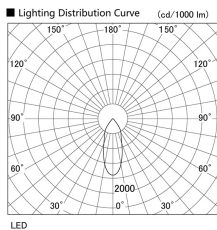

Item no. DD098-2520WW9040

Series Name: Φ 150 Spark

White Reflector

Installation	Recessed mount
Type	
Fixture wattage	23W
Beam angle	23 deg
Color Temp.	4000K
CRI	Ra>90
Luminous	2027 lm
Body	Die-cast aluminum alloy
Body finish	N/A
Trim finish	White
Reflector finish	White
IP Rate	IP20
Light source	COB module
Input Voltage	AC220~240V
Dimming Type	Non-Dimmable
Certificate	CE, CCC
Cut Hole	150mm

Height (Weight)	
65.3W	152 (1.5kg)
48.5W	152 (1.5kg)
44.3W	132 (1.3kg)
33.8W	132 (1.3kg)
30.3W	132 (1.3kg)
23.0W	102 (1.0kg)