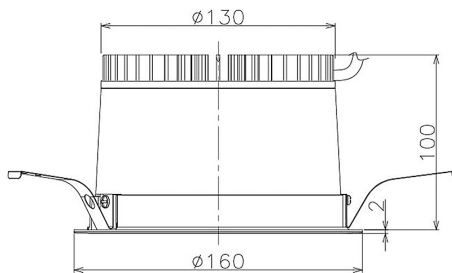

Item no. DD098-2520WW9040

Series Name: Φ 150 Spark

White Reflector

Installation	Recessed mount
Type	
Fixture wattage	23W
Beam angle	23 deg
Color Temp.	4000K
CRI	Ra>90
Luminous	2027 lm
Body	Die-cast aluminum alloy
Body finish	N/A
Trim finish	White
Reflector finish	White
IP Rate	IP20
Light source	COB module
Input Voltage	AC220~240V
Dimming Type	Non-Dimmable
Certificate	CE, CCC
Cut Hole	150mm

Height (Weight)	
65.3W	152 (1.5kg)
48.5W	152 (1.5kg)
44.3W	132 (1.3kg)
33.8W	132 (1.3kg)
30.3W	132 (1.3kg)
23.0W	102 (1.0kg)