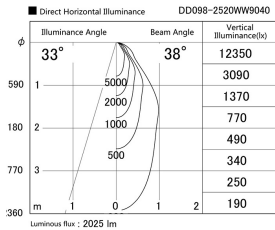

Item no. DD098-2520WW9040

Series Name: Φ 150 Spark

White Reflector

Installation	Recessed mount
Type	
Fixture wattage	23W
Beam angle	23 deg
Color Temp.	4000K
CRI	Ra>90
Luminous	2027 lm
Body	Die-cast aluminum alloy
Body finish	N/A
Trim finish	White
Reflector finish	White
IP Rate	IP20
Light source	COB module
Input Voltage	AC220~240V
Dimming Type	Non-Dimmable
Certificate	CE, CCC
Cut Hole	150mm

Height (Weight)	
65.3W	152 (1.5kg)
48.5W	152 (1.5kg)
44.3W	132 (1.3kg)
33.8W	132 (1.3kg)
30.3W	132 (1.3kg)
23.0W	102 (1.0kg)