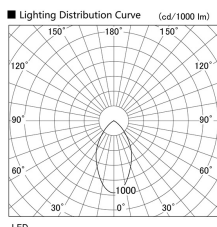

Item no. DD098-2540DW9027

Series Name: Φ 150 Spark

Dark Mirror Reflector

Installation	Recessed mount
Type	
Fixture wattage	23W
Beam angle	58 deg
Color Temp.	2700K
CRI	Ra>90
Luminous	1697 lm
Body	Die-cast aluminum alloy
Body finish	N/A
Trim finish	White
Reflector finish	Dark Mirror
IP Rate	IP20
Light source	COB module
Input Voltage	AC220~240V
Dimming Type	Non-Dimmable
Certificate	CE, CCC
Cut Hole	150mm

Height (Weight)	
65.3W	152 (1.5kg)
48.5W	152 (1.5kg)
44.3W	132 (1.3kg)
33.8W	132 (1.3kg)
30.3W	132 (1.3kg)
23.0W	102 (1.0kg)