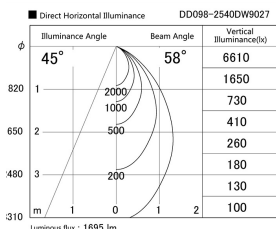

Item no. DD098-2540DW9027

Series Name: Φ 150 Spark

Dark Mirror Reflector

Installation	Recessed mount
Type	
Fixture wattage	23W
Beam angle	58 deg
Color Temp.	2700K
CRI	Ra>90
Luminous	1697 lm
Body	Die-cast aluminum alloy
Body finish	N/A
Trim finish	White
Reflector finish	Dark Mirror
IP Rate	IP20
Light source	COB module
Input Voltage	AC220~240V
Dimming Type	Non-Dimmable
Certificate	CE, CCC
Cut Hole	150mm

Height (Weight)	
65.3W	152 (1.5kg)
48.5W	152 (1.5kg)
44.3W	132 (1.3kg)
33.8W	132 (1.3kg)
30.3W	132 (1.3kg)
23.0W	102 (1.0kg)