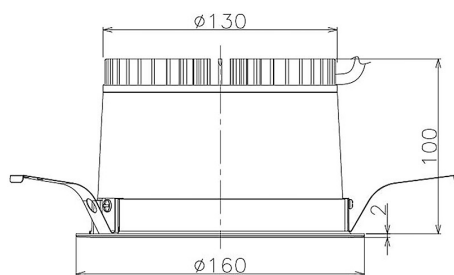

Item no. DD098-2540DW9027

Series Name: Φ 150 Spark

Dark Mirror Reflector

Installation	Recessed mount
Type	
Fixture wattage	23W
Beam angle	58 deg
Color Temp.	2700K
CRI	Ra>90
Luminous	1697 lm
Body	Die-cast aluminum alloy
Body finish	N/A
Trim finish	White
Reflector finish	Dark Mirror
IP Rate	IP20
Light source	COB module
Input Voltage	AC220~240V
Dimming Type	Non-Dimmable
Certificate	CE, CCC
Cut Hole	150mm

Height (Weight)	
65.3W	152 (1.5kg)
48.5W	152 (1.5kg)
44.3W	132 (1.3kg)
33.8W	132 (1.3kg)
30.3W	132 (1.3kg)
23.0W	102 (1.0kg)