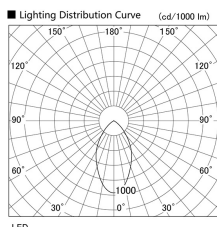

Item no. DD098-2540DW9030

Series Name:  $\Phi$ 150 Spark

Dark Mirror Reflector

Installation	Recessed mount
Type	
Fixture wattage	23W
Beam angle	58 deg
Color Temp.	3000K
CRI	Ra>90
Luminous	1768 lm
Body	Die-cast aluminum alloy
Body finish	N/A
Trim finish	White
Reflector finish	Dark Mirror
IP Rate	IP20
Light source	COB module
Input Voltage	AC220~240V
Dimming Type	Non-Dimmable
Certificate	CE, CCC
Cut Hole	150mm

Height (Weight)	
65.3W	152 (1.5kg)
48.5W	152 (1.5kg)
44.3W	132 (1.3kg)
33.8W	132 (1.3kg)
30.3W	132 (1.3kg)
23.0W	102 (1.0kg)