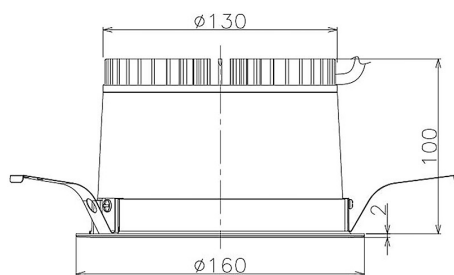

Item no. DD098-2540DW9030

Series Name:  $\Phi$ 150 Spark

Dark Mirror Reflector

Installation	Recessed mount
Type	
Fixture wattage	23W
Beam angle	58 deg
Color Temp.	3000K
CRI	Ra>90
Luminous	1768 lm
Body	Die-cast aluminum alloy
Body finish	N/A
Trim finish	White
Reflector finish	Dark Mirror
IP Rate	IP20
Light source	COB module
Input Voltage	AC220~240V
Dimming Type	Non-Dimmable
Certificate	CE, CCC
Cut Hole	150mm

Height (Weight)	
65.3W	152 (1.5kg)
48.5W	152 (1.5kg)
44.3W	132 (1.3kg)
33.8W	132 (1.3kg)
30.3W	132 (1.3kg)
23.0W	102 (1.0kg)