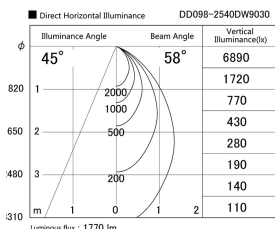

Item no. DD098-2540DW9030

Series Name:  $\Phi$ 150 Spark

Dark Mirror Reflector

Installation	Recessed mount
Type	
Fixture wattage	23W
Beam angle	58 deg
Color Temp.	3000K
CRI	Ra>90
Luminous	1768 lm
Body	Die-cast aluminum alloy
Body finish	N/A
Trim finish	White
Reflector finish	Dark Mirror
IP Rate	IP20
Light source	COB module
Input Voltage	AC220~240V
Dimming Type	Non-Dimmable
Certificate	CE, CCC
Cut Hole	150mm

Height (Weight)	
65.3W	152 (1.5kg)
48.5W	152 (1.5kg)
44.3W	132 (1.3kg)
33.8W	132 (1.3kg)
30.3W	132 (1.3kg)
23.0W	102 (1.0kg)