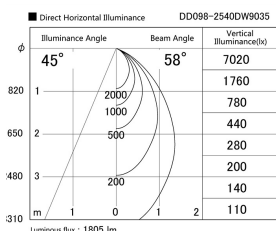

Item no. DD098-2540DW9035

Series Name: Φ 150 Spark

Dark Mirror Reflector

Installation	Recessed mount
Type	
Fixture wattage	23W
Beam angle	58 deg
Color Temp.	3500K
CRI	Ra>90
Luminous	1803 lm
Body	Die-cast aluminum alloy
Body finish	N/A
Trim finish	White
Reflector finish	Dark Mirror
IP Rate	IP20
Light source	COB module
Input Voltage	AC220~240V
Dimming Type	Non-Dimmable
Certificate	CE, CCC
Cut Hole	150mm

Height (Weight)	
65.3W	152 (1.5kg)
48.5W	152 (1.5kg)
44.3W	132 (1.3kg)
33.8W	132 (1.3kg)
30.3W	132 (1.3kg)
23.0W	102 (1.0kg)