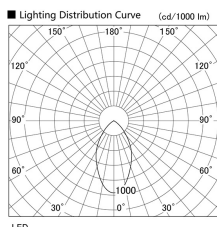

Item no. DD098-2540DW9035

Series Name: Φ 150 Spark

Dark Mirror Reflector

Installation	Recessed mount
Type	
Fixture wattage	23W
Beam angle	58 deg
Color Temp.	3500K
CRI	Ra>90
Luminous	1803 lm
Body	Die-cast aluminum alloy
Body finish	N/A
Trim finish	White
Reflector finish	Dark Mirror
IP Rate	IP20
Light source	COB module
Input Voltage	AC220~240V
Dimming Type	Non-Dimmable
Certificate	CE, CCC
Cut Hole	150mm

Height (Weight)	
65.3W	152 (1.5kg)
48.5W	152 (1.5kg)
44.3W	132 (1.3kg)
33.8W	132 (1.3kg)
30.3W	132 (1.3kg)
23.0W	102 (1.0kg)