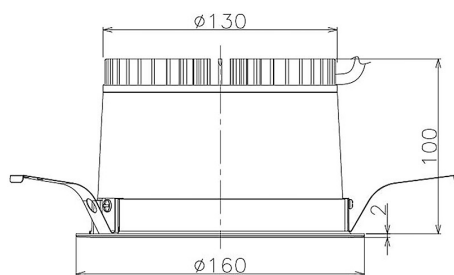

Item no. DD098-2540DW9035

Series Name: Φ 150 Spark

Dark Mirror Reflector

Installation	Recessed mount
Type	
Fixture wattage	23W
Beam angle	58 deg
Color Temp.	3500K
CRI	Ra>90
Luminous	1803 lm
Body	Die-cast aluminum alloy
Body finish	N/A
Trim finish	White
Reflector finish	Dark Mirror
IP Rate	IP20
Light source	COB module
Input Voltage	AC220~240V
Dimming Type	Non-Dimmable
Certificate	CE, CCC
Cut Hole	150mm

Height (Weight)	
65.3W	152 (1.5kg)
48.5W	152 (1.5kg)
44.3W	132 (1.3kg)
33.8W	132 (1.3kg)
30.3W	132 (1.3kg)
23.0W	102 (1.0kg)