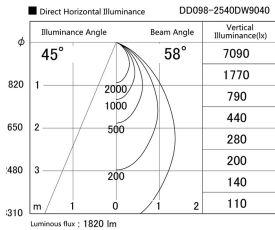

Item no. DD098-2540DW9040

Series Name: Φ 150 Spark

Dark Mirror Reflector

Installation	Recessed mount
Type	
Fixture wattage	23W
Beam angle	58 deg
Color Temp.	4000K
CRI	Ra>90
Luminous	1821 lm
Body	Die-cast aluminum alloy
Body finish	N/A
Trim finish	White
Reflector finish	Dark Mirror
IP Rate	IP20
Light source	COB module
Input Voltage	AC220~240V
Dimming Type	Non-Dimmable
Certificate	CE, CCC
Cut Hole	150mm

Height (Weight)	
65.3W	152 (1.5kg)
48.5W	152 (1.5kg)
44.3W	132 (1.3kg)
33.8W	132 (1.3kg)
30.3W	132 (1.3kg)
23.0W	102 (1.0kg)