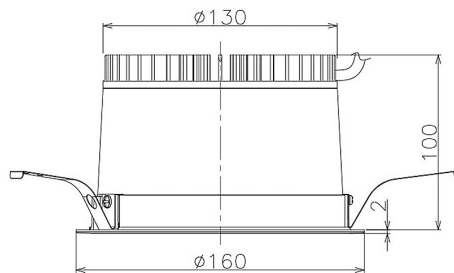

Item no. DD098-2540DW9040

Series Name: Φ 150 Spark

Dark Mirror Reflector

Installation	Recessed mount
Type	
Fixture wattage	23W
Beam angle	58 deg
Color Temp.	4000K
CRI	Ra>90
Luminous	1821 lm
Body	Die-cast aluminum alloy
Body finish	N/A
Trim finish	White
Reflector finish	Dark Mirror
IP Rate	IP20
Light source	COB module
Input Voltage	AC220~240V
Dimming Type	Non-Dimmable
Certificate	CE, CCC
Cut Hole	150mm

Height (Weight)	
65.3W	152 (1.5kg)
48.5W	152 (1.5kg)
44.3W	132 (1.3kg)
33.8W	132 (1.3kg)
30.3W	132 (1.3kg)
23.0W	102 (1.0kg)