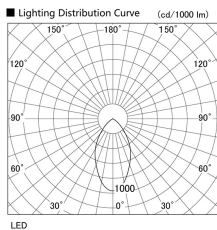

Item no. DD098-2540DW9040

Series Name: Φ 150 Spark

Dark Mirror Reflector

Installation	Recessed mount
Type	
Fixture wattage	23W
Beam angle	58 deg
Color Temp.	4000K
CRI	Ra>90
Luminous	1821 lm
Body	Die-cast aluminum alloy
Body finish	N/A
Trim finish	White
Reflector finish	Dark Mirror
IP Rate	IP20
Light source	COB module
Input Voltage	AC220~240V
Dimming Type	Non-Dimmable
Certificate	CE, CCC
Cut Hole	150mm

Height (Weight)	
65.3W	152 (1.5kg)
48.5W	152 (1.5kg)
44.3W	132 (1.3kg)
33.8W	132 (1.3kg)
30.3W	132 (1.3kg)
23.0W	102 (1.0kg)