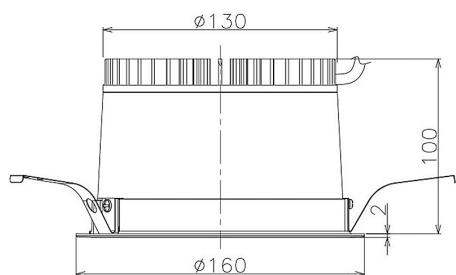

Item no. DD098-2540WW9027

Series Name: Φ 150 Spark

White Reflector

Installation	Recessed mount
Type	
Fixture wattage	23W
Beam angle	58 deg
Color Temp.	2700K
CRI	Ra>90
Luminous	1720 lm
Body	Die-cast aluminum alloy
Body finish	N/A
Trim finish	White
Reflector finish	White
IP Rate	IP20
Light source	COB module
Input Voltage	AC220~240V
Dimming Type	Non-Dimmable
Certificate	CE, CCC
Cut Hole	150mm

Height (Weight)	
65.3W	152 (1.5kg)
48.5W	152 (1.5kg)
44.3W	132 (1.3kg)
33.8W	132 (1.3kg)
30.3W	132 (1.3kg)
23.0W	102 (1.0kg)