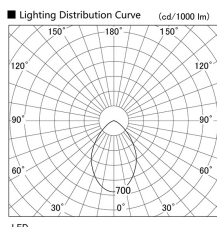

Item no. DD098-2540WW9027

Series Name: Φ 150 Spark

White Reflector

Installation	Recessed mount
Type	
Fixture wattage	23W
Beam angle	58 deg
Color Temp.	2700K
CRI	Ra>90
Luminous	1720 lm
Body	Die-cast aluminum alloy
Body finish	N/A
Trim finish	White
Reflector finish	White
IP Rate	IP20
Light source	COB module
Input Voltage	AC220~240V
Dimming Type	Non-Dimmable
Certificate	CE, CCC
Cut Hole	150mm

Height (Weight)	
65.3W	152 (1.5kg)
48.5W	152 (1.5kg)
44.3W	132 (1.3kg)
33.8W	132 (1.3kg)
30.3W	132 (1.3kg)
23.0W	102 (1.0kg)