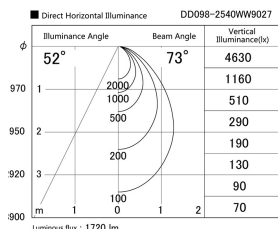

Item no. DD098-2540WW9027

Series Name: Φ 150 Spark

White Reflector

Installation	Recessed mount
Type	
Fixture wattage	23W
Beam angle	58 deg
Color Temp.	2700K
CRI	Ra>90
Luminous	1720 lm
Body	Die-cast aluminum alloy
Body finish	N/A
Trim finish	White
Reflector finish	White
IP Rate	IP20
Light source	COB module
Input Voltage	AC220~240V
Dimming Type	Non-Dimmable
Certificate	CE, CCC
Cut Hole	150mm

Height (Weight)	
65.3W	152 (1.5kg)
48.5W	152 (1.5kg)
44.3W	132 (1.3kg)
33.8W	132 (1.3kg)
30.3W	132 (1.3kg)
23.0W	102 (1.0kg)