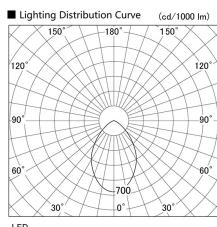

Item no. DD098-2540WW9030

Series Name: Φ 150 Spark

White Reflector

Installation	Recessed mount
Type	
Fixture wattage	23W
Beam angle	58 deg
Color Temp.	3000K
CRI	Ra>90
Luminous	1791 lm
Body	Die-cast aluminum alloy
Body finish	N/A
Trim finish	White
Reflector finish	White
IP Rate	IP20
Light source	COB module
Input Voltage	AC220~240V
Dimming Type	Non-Dimmable
Certificate	CE, CCC
Cut Hole	150mm

Height (Weight)	
65.3W	152 (1.5kg)
48.5W	152 (1.5kg)
44.3W	132 (1.3kg)
33.8W	132 (1.3kg)
30.3W	132 (1.3kg)
23.0W	102 (1.0kg)