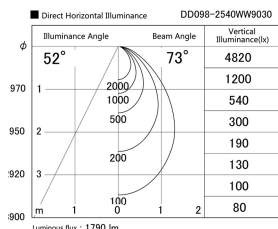

Item no. DD098-2540WW9030

Series Name: Φ 150 Spark

White Reflector

Installation	Recessed mount
Type	
Fixture wattage	23W
Beam angle	58 deg
Color Temp.	3000K
CRI	Ra>90
Luminous	1791 lm
Body	Die-cast aluminum alloy
Body finish	N/A
Trim finish	White
Reflector finish	White
IP Rate	IP20
Light source	COB module
Input Voltage	AC220~240V
Dimming Type	Non-Dimmable
Certificate	CE, CCC
Cut Hole	150mm

Height (Weight)	
65.3W	152 (1.5kg)
48.5W	152 (1.5kg)
44.3W	132 (1.3kg)
33.8W	132 (1.3kg)
30.3W	132 (1.3kg)
23.0W	102 (1.0kg)