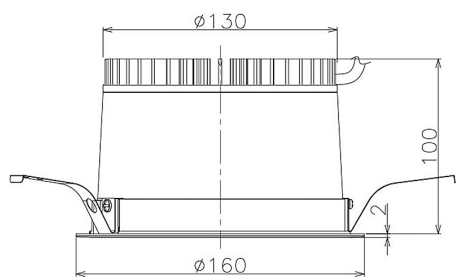

Item no. DD098-2540WW9030

Series Name: Φ 150 Spark

White Reflector

Installation	Recessed mount
Type	
Fixture wattage	23W
Beam angle	58 deg
Color Temp.	3000K
CRI	Ra>90
Luminous	1791 lm
Body	Die-cast aluminum alloy
Body finish	N/A
Trim finish	White
Reflector finish	White
IP Rate	IP20
Light source	COB module
Input Voltage	AC220~240V
Dimming Type	Non-Dimmable
Certificate	CE, CCC
Cut Hole	150mm

Height (Weight)	
65.3W	152 (1.5kg)
48.5W	152 (1.5kg)
44.3W	132 (1.3kg)
33.8W	132 (1.3kg)
30.3W	132 (1.3kg)
23.0W	102 (1.0kg)