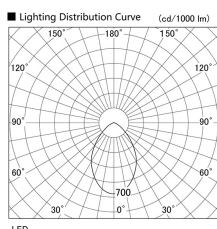

Item no. DD098-2540WW9035

Series Name: Φ 150 Spark

White Reflector

Installation	Recessed mount
Type	Φ 150 Spark
Fixture wattage	23W
Beam angle	58 deg
Color Temp.	3500K
CRI	Ra>90
Luminous	1827 lm
Body	Die-cast aluminum alloy
Body finish	N/A
Trim finish	White
Reflector finish	White
IP Rate	IP20
Light source	COB module
Input Voltage	AC220~240V
Dimming Type	Non-Dimmable
Certificate	CE, CCC
Cut Hole	150mm

Height (Weight)	
65.3W	152 (1.5kg)
48.5W	152 (1.5kg)
44.3W	132 (1.3kg)
33.8W	132 (1.3kg)
30.3W	132 (1.3kg)
23.0W	102 (1.0kg)