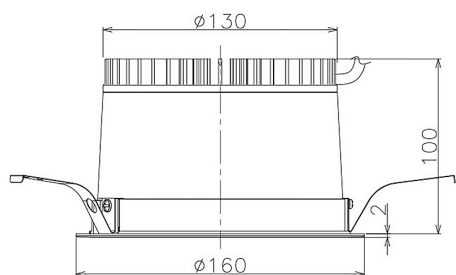

Item no. DD098-2540WW9035

Series Name: Φ 150 Spark

White Reflector

Installation	Recessed mount
Type	Φ 150 Spark
Fixture wattage	23W
Beam angle	58 deg
Color Temp.	3500K
CRI	Ra>90
Luminous	1827 lm
Body	Die-cast aluminum alloy
Body finish	N/A
Trim finish	White
Reflector finish	White
IP Rate	IP20
Light source	COB module
Input Voltage	AC220~240V
Dimming Type	Non-Dimmable
Certificate	CE, CCC
Cut Hole	150mm

Height (Weight)	
65.3W	152 (1.5kg)
48.5W	152 (1.5kg)
44.3W	132 (1.3kg)
33.8W	132 (1.3kg)
30.3W	132 (1.3kg)
23.0W	102 (1.0kg)