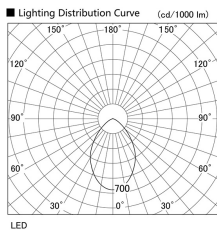

Item no. DD098-2540WW9035

Series Name:  $\Phi$ 150 Spark

White Reflector

Installation	Recessed mount
Type	
Fixture wattage	23W
Beam angle	58 deg
Color Temp.	3500K
CRI	Ra>90
Luminous	1827 lm
Body	Die-cast aluminum alloy
Body finish	N/A
Trim finish	White
Reflector finish	White
IP Rate	IP20
Light source	COB module
Input Voltage	AC220~240V
Dimming Type	Non-Dimmable
Certificate	CE, CCC
Cut Hole	150mm

Height (Weight)	
65.3W	152 (1.5kg)
48.5W	152 (1.5kg)
44.3W	132 (1.3kg)
33.8W	132 (1.3kg)
30.3W	132 (1.3kg)
23.0W	102 (1.0kg)