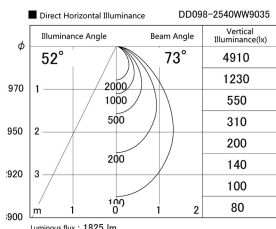

Item no. DD098-2540WW9035

Series Name: Φ 150 Spark

White Reflector

Installation	Recessed mount
Type	Φ 150 Spark
Fixture wattage	23W
Beam angle	58 deg
Color Temp.	3500K
CRI	Ra>90
Luminous	1827 lm
Body	Die-cast aluminum alloy
Body finish	N/A
Trim finish	White
Reflector finish	White
IP Rate	IP20
Light source	COB module
Input Voltage	AC220~240V
Dimming Type	Non-Dimmable
Certificate	CE, CCC
Cut Hole	150mm

Height (Weight)	
65.3W	152 (1.5kg)
48.5W	152 (1.5kg)
44.3W	132 (1.3kg)
33.8W	132 (1.3kg)
30.3W	132 (1.3kg)
23.0W	102 (1.0kg)