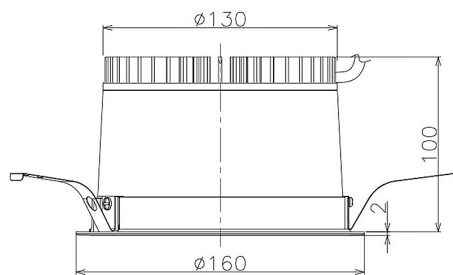

Item no. DD098-2540WW9035

Series Name:  $\Phi$ 150 Spark

White Reflector

Installation	Recessed mount
Type	
Fixture wattage	23W
Beam angle	58 deg
Color Temp.	3500K
CRI	Ra>90
Luminous	1827 lm
Body	Die-cast aluminum alloy
Body finish	N/A
Trim finish	White
Reflector finish	White
IP Rate	IP20
Light source	COB module
Input Voltage	AC220~240V
Dimming Type	Non-Dimmable
Certificate	CE, CCC
Cut Hole	150mm

Height (Weight)	
65.3W	152 (1.5kg)
48.5W	152 (1.5kg)
44.3W	132 (1.3kg)
33.8W	132 (1.3kg)
30.3W	132 (1.3kg)
23.0W	102 (1.0kg)