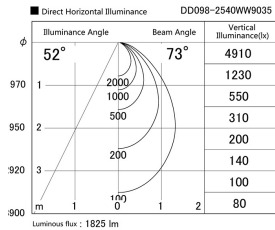

Item no. DD098-2540WW9035

Series Name:  $\Phi$ 150 Spark

White Reflector

Installation	Recessed mount
Type	
Fixture wattage	23W
Beam angle	58 deg
Color Temp.	3500K
CRI	Ra>90
Luminous	1827 lm
Body	Die-cast aluminum alloy
Body finish	N/A
Trim finish	White
Reflector finish	White
IP Rate	IP20
Light source	COB module
Input Voltage	AC220~240V
Dimming Type	Non-Dimmable
Certificate	CE, CCC
Cut Hole	150mm

Height (Weight)	
65.3W	152 (1.5kg)
48.5W	152 (1.5kg)
44.3W	132 (1.3kg)
33.8W	132 (1.3kg)
30.3W	132 (1.3kg)
23.0W	102 (1.0kg)