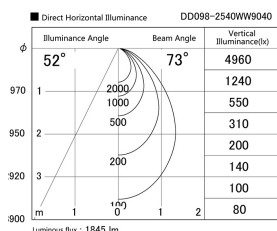

Item no. DD098-2540WW9040

Series Name: Φ 150 Spark

White Reflector

Installation	Recessed mount
Type	Φ 150 Spark
Fixture wattage	23W
Beam angle	58 deg
Color Temp.	4000K
CRI	Ra>90
Luminous	1845 lm
Body	Die-cast aluminum alloy
Body finish	N/A
Trim finish	White
Reflector finish	White
IP Rate	IP20
Light source	COB module
Input Voltage	AC220~240V
Dimming Type	Non-Dimmable
Certificate	CE, CCC
Cut Hole	150mm

Height (Weight)	
65.3W	152 (1.5kg)
48.5W	152 (1.5kg)
44.3W	132 (1.3kg)
33.8W	132 (1.3kg)
30.3W	132 (1.3kg)
23.0W	102 (1.0kg)