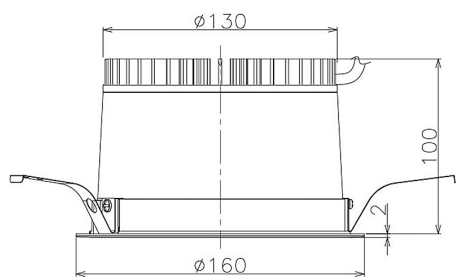

Item no. DD098-2540WW9040

Series Name: Φ 150 Spark

White Reflector

Installation	Recessed mount
Type	
Fixture wattage	23W
Beam angle	58 deg
Color Temp.	4000K
CRI	Ra>90
Luminous	1845 lm
Body	Die-cast aluminum alloy
Body finish	N/A
Trim finish	White
Reflector finish	White
IP Rate	IP20
Light source	COB module
Input Voltage	AC220~240V
Dimming Type	Non-Dimmable
Certificate	CE, CCC
Cut Hole	150mm

Height (Weight)	
65.3W	152 (1.5kg)
48.5W	152 (1.5kg)
44.3W	132 (1.3kg)
33.8W	132 (1.3kg)
30.3W	132 (1.3kg)
23.0W	102 (1.0kg)