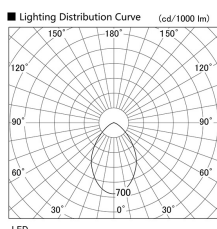

Item no. DD098-2540WW9040

Series Name: Φ 150 Spark

White Reflector

Installation	Recessed mount
Type	
Fixture wattage	23W
Beam angle	58 deg
Color Temp.	4000K
CRI	Ra>90
Luminous	1845 lm
Body	Die-cast aluminum alloy
Body finish	N/A
Trim finish	White
Reflector finish	White
IP Rate	IP20
Light source	COB module
Input Voltage	AC220~240V
Dimming Type	Non-Dimmable
Certificate	CE, CCC
Cut Hole	150mm

Height (Weight)	
65.3W	152 (1.5kg)
48.5W	152 (1.5kg)
44.3W	132 (1.3kg)
33.8W	132 (1.3kg)
30.3W	132 (1.3kg)
23.0W	102 (1.0kg)