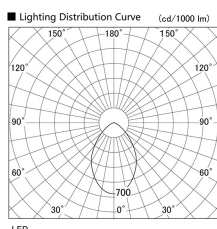

Item no. DD098-2540WW9040

Series Name: Φ 150 Spark

White Reflector

Installation	Recessed mount
Type	Φ 150 Spark
Fixture wattage	23W
Beam angle	58 deg
Color Temp.	4000K
CRI	Ra>90
Luminous	1845 lm
Body	Die-cast aluminum alloy
Body finish	N/A
Trim finish	White
Reflector finish	White
IP Rate	IP20
Light source	COB module
Input Voltage	AC220~240V
Dimming Type	Non-Dimmable
Certificate	CE, CCC
Cut Hole	150mm

Height (Weight)	
65.3W	152 (1.5kg)
48.5W	152 (1.5kg)
44.3W	132 (1.3kg)
33.8W	132 (1.3kg)
30.3W	132 (1.3kg)
23.0W	102 (1.0kg)