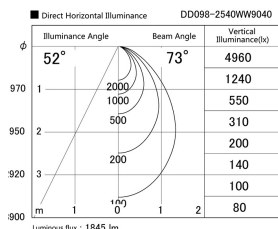

Item no. DD098-2540WW9040

Series Name: Φ 150 Spark

White Reflector

Installation	Recessed mount
Type	
Fixture wattage	23W
Beam angle	58 deg
Color Temp.	4000K
CRI	Ra>90
Luminous	1845 lm
Body	Die-cast aluminum alloy
Body finish	N/A
Trim finish	White
Reflector finish	White
IP Rate	IP20
Light source	COB module
Input Voltage	AC220~240V
Dimming Type	Non-Dimmable
Certificate	CE, CCC
Cut Hole	150mm

Height (Weight)	
65.3W	152 (1.5kg)
48.5W	152 (1.5kg)
44.3W	132 (1.3kg)
33.8W	132 (1.3kg)
30.3W	132 (1.3kg)
23.0W	102 (1.0kg)