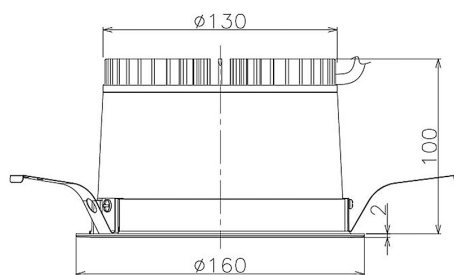

Item no. DD098-2540WW9040

Series Name: Φ 150 Spark

White Reflector

Installation	Recessed mount
Type	Φ 150 Spark
Fixture wattage	23W
Beam angle	58 deg
Color Temp.	4000K
CRI	Ra>90
Luminous	1845 lm
Body	Die-cast aluminum alloy
Body finish	N/A
Trim finish	White
Reflector finish	White
IP Rate	IP20
Light source	COB module
Input Voltage	AC220~240V
Dimming Type	Non-Dimmable
Certificate	CE, CCC
Cut Hole	150mm

Height (Weight)	
65.3W	152 (1.5kg)
48.5W	152 (1.5kg)
44.3W	132 (1.3kg)
33.8W	132 (1.3kg)
30.3W	132 (1.3kg)
23.0W	102 (1.0kg)