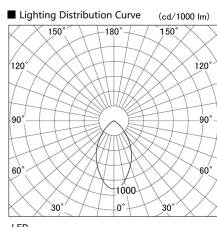

Item no. DD098-2560DW9027

Series Name: Φ 150 Spark

Dark Mirror Reflector

Installation	Recessed mount
Type	
Fixture wattage	23W
Beam angle	61 deg
Color Temp.	2700K
CRI	Ra>90
Luminous	1794 lm
Body	Die-cast aluminum alloy
Body finish	N/A
Trim finish	White
Reflector finish	Dark Mirror
IP Rate	IP20
Light source	COB module
Input Voltage	AC220~240V
Dimming Type	Non-Dimmable
Certificate	CE, CCC
Cut Hole	150mm

Height (Weight)	
65.3W	152 (1.5kg)
48.5W	152 (1.5kg)
44.3W	132 (1.3kg)
33.8W	132 (1.3kg)
30.3W	132 (1.3kg)
23.0W	102 (1.0kg)