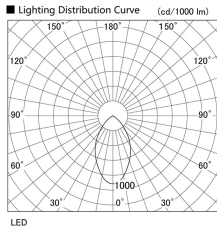

Item no. DD098-2560DW9027

Series Name: Φ 150 Spark

Dark Mirror Reflector

Installation	Recessed mount
Type	Φ 150 Spark
Fixture wattage	23W
Beam angle	61 deg
Color Temp.	2700K
CRI	Ra>90
Luminous	1794 lm
Body	Die-cast aluminum alloy
Body finish	N/A
Trim finish	White
Reflector finish	Dark Mirror
IP Rate	IP20
Light source	COB module
Input Voltage	AC220~240V
Dimming Type	Non-Dimmable
Certificate	CE, CCC
Cut Hole	150mm

Height (Weight)	
65.3W	152 (1.5kg)
48.5W	152 (1.5kg)
44.3W	132 (1.3kg)
33.8W	132 (1.3kg)
30.3W	132 (1.3kg)
23.0W	102 (1.0kg)