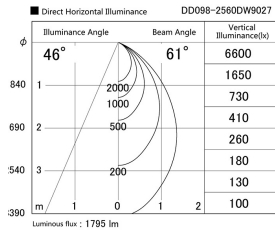

Item no. DD098-2560DW9027

Series Name: Φ 150 Spark

Dark Mirror Reflector

Installation	Recessed mount
Type	Φ 150 Spark
Fixture wattage	23W
Beam angle	61 deg
Color Temp.	2700K
CRI	Ra>90
Luminous	1794 lm
Body	Die-cast aluminum alloy
Body finish	N/A
Trim finish	White
Reflector finish	Dark Mirror
IP Rate	IP20
Light source	COB module
Input Voltage	AC220~240V
Dimming Type	Non-Dimmable
Certificate	CE, CCC
Cut Hole	150mm

Height (Weight)	
65.3W	152 (1.5kg)
48.5W	152 (1.5kg)
44.3W	132 (1.3kg)
33.8W	132 (1.3kg)
30.3W	132 (1.3kg)
23.0W	102 (1.0kg)