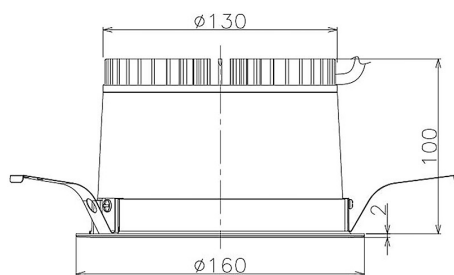

Item no. DD098-2560DW9027

Series Name: Φ 150 Spark

Dark Mirror Reflector

Installation	Recessed mount
Type	
Fixture wattage	23W
Beam angle	61 deg
Color Temp.	2700K
CRI	Ra>90
Luminous	1794 lm
Body	Die-cast aluminum alloy
Body finish	N/A
Trim finish	White
Reflector finish	Dark Mirror
IP Rate	IP20
Light source	COB module
Input Voltage	AC220~240V
Dimming Type	Non-Dimmable
Certificate	CE, CCC
Cut Hole	150mm

Height (Weight)	
65.3W	152 (1.5kg)
48.5W	152 (1.5kg)
44.3W	132 (1.3kg)
33.8W	132 (1.3kg)
30.3W	132 (1.3kg)
23.0W	102 (1.0kg)