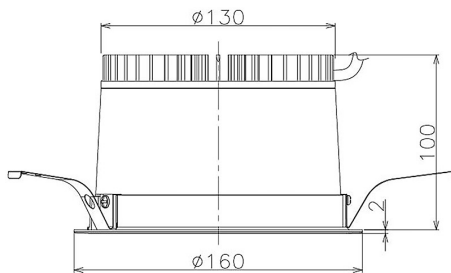

Item no. DD098-2560DW9027

Series Name: Φ 150 Spark

Dark Mirror Reflector

Installation	Recessed mount
Type	Φ 150 Spark
Fixture wattage	23W
Beam angle	61 deg
Color Temp.	2700K
CRI	Ra>90
Luminous	1794 lm
Body	Die-cast aluminum alloy
Body finish	N/A
Trim finish	White
Reflector finish	Dark Mirror
IP Rate	IP20
Light source	COB module
Input Voltage	AC220~240V
Dimming Type	Non-Dimmable
Certificate	CE, CCC
Cut Hole	150mm

Height (Weight)	
65.3W	152 (1.5kg)
48.5W	152 (1.5kg)
44.3W	132 (1.3kg)
33.8W	132 (1.3kg)
30.3W	132 (1.3kg)
23.0W	102 (1.0kg)