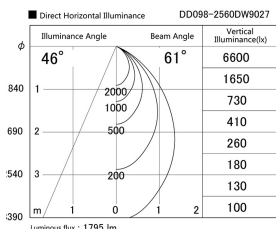

Item no. DD098-2560DW9027

Series Name: Φ 150 Spark

Dark Mirror Reflector

Installation	Recessed mount
Type	
Fixture wattage	23W
Beam angle	61 deg
Color Temp.	2700K
CRI	Ra>90
Luminous	1794 lm
Body	Die-cast aluminum alloy
Body finish	N/A
Trim finish	White
Reflector finish	Dark Mirror
IP Rate	IP20
Light source	COB module
Input Voltage	AC220~240V
Dimming Type	Non-Dimmable
Certificate	CE, CCC
Cut Hole	150mm

Height (Weight)	
65.3W	152 (1.5kg)
48.5W	152 (1.5kg)
44.3W	132 (1.3kg)
33.8W	132 (1.3kg)
30.3W	132 (1.3kg)
23.0W	102 (1.0kg)