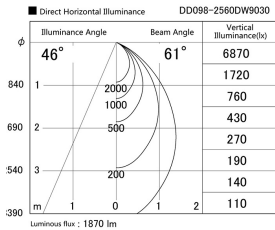

Item no. DD098-2560DW9030

Series Name: Φ 150 Spark

Dark Mirror Reflector

Installation	Recessed mount
Type	Φ 150 Spark
Fixture wattage	23W
Beam angle	61 deg
Color Temp.	3000K
CRI	Ra>90
Luminous	1869 lm
Body	Die-cast aluminum alloy
Body finish	N/A
Trim finish	White
Reflector finish	Dark Mirror
IP Rate	IP20
Light source	COB module
Input Voltage	AC220~240V
Dimming Type	Non-Dimmable
Certificate	CE, CCC
Cut Hole	150mm

Height (Weight)	
65.3W	152 (1.5kg)
48.5W	152 (1.5kg)
44.3W	132 (1.3kg)
33.8W	132 (1.3kg)
30.3W	132 (1.3kg)
23.0W	102 (1.0kg)