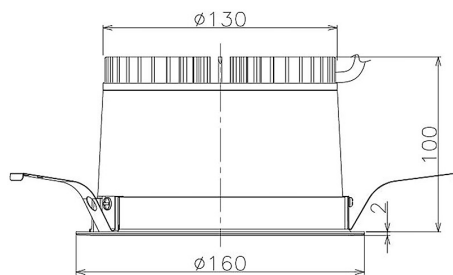

Item no. DD098-2560DW9030

Series Name: Φ 150 Spark

Dark Mirror Reflector

Installation	Recessed mount
Type	Φ 150 Spark
Fixture wattage	23W
Beam angle	61 deg
Color Temp.	3000K
CRI	Ra>90
Luminous	1869 lm
Body	Die-cast aluminum alloy
Body finish	N/A
Trim finish	White
Reflector finish	Dark Mirror
IP Rate	IP20
Light source	COB module
Input Voltage	AC220~240V
Dimming Type	Non-Dimmable
Certificate	CE, CCC
Cut Hole	150mm

Height (Weight)	
65.3W	152 (1.5kg)
48.5W	152 (1.5kg)
44.3W	132 (1.3kg)
33.8W	132 (1.3kg)
30.3W	132 (1.3kg)
23.0W	102 (1.0kg)