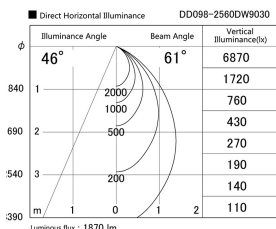

Item no. DD098-2560DW9030

Series Name: Φ 150 Spark

Dark Mirror Reflector

Installation	Recessed mount
Type	
Fixture wattage	23W
Beam angle	61 deg
Color Temp.	3000K
CRI	Ra>90
Luminous	1869 lm
Body	Die-cast aluminum alloy
Body finish	N/A
Trim finish	White
Reflector finish	Dark Mirror
IP Rate	IP20
Light source	COB module
Input Voltage	AC220~240V
Dimming Type	Non-Dimmable
Certificate	CE, CCC
Cut Hole	150mm

Height (Weight)	
65.3W	152 (1.5kg)
48.5W	152 (1.5kg)
44.3W	132 (1.3kg)
33.8W	132 (1.3kg)
30.3W	132 (1.3kg)
23.0W	102 (1.0kg)