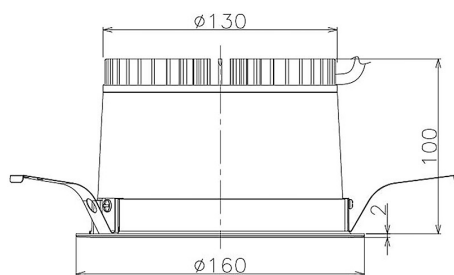

Item no. DD098-2560DW9030

Series Name: Φ 150 Spark

Dark Mirror Reflector

Installation	Recessed mount
Type	
Fixture wattage	23W
Beam angle	61 deg
Color Temp.	3000K
CRI	Ra>90
Luminous	1869 lm
Body	Die-cast aluminum alloy
Body finish	N/A
Trim finish	White
Reflector finish	Dark Mirror
IP Rate	IP20
Light source	COB module
Input Voltage	AC220~240V
Dimming Type	Non-Dimmable
Certificate	CE, CCC
Cut Hole	150mm

Height (Weight)	
65.3W	152 (1.5kg)
48.5W	152 (1.5kg)
44.3W	132 (1.3kg)
33.8W	132 (1.3kg)
30.3W	132 (1.3kg)
23.0W	102 (1.0kg)