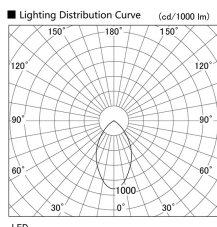

Item no. DD098-2560DW9030

Series Name: Φ 150 Spark

Dark Mirror Reflector

Installation	Recessed mount
Type	
Fixture wattage	23W
Beam angle	61 deg
Color Temp.	3000K
CRI	Ra>90
Luminous	1869 lm
Body	Die-cast aluminum alloy
Body finish	N/A
Trim finish	White
Reflector finish	Dark Mirror
IP Rate	IP20
Light source	COB module
Input Voltage	AC220~240V
Dimming Type	Non-Dimmable
Certificate	CE, CCC
Cut Hole	150mm

Height (Weight)	
65.3W	152 (1.5kg)
48.5W	152 (1.5kg)
44.3W	132 (1.3kg)
33.8W	132 (1.3kg)
30.3W	132 (1.3kg)
23.0W	102 (1.0kg)