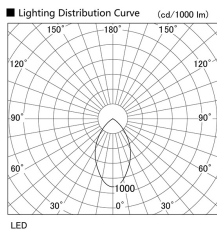

Item no. DD098-2560DW9030

Series Name: Φ 150 Spark

Dark Mirror Reflector

Installation	Recessed mount
Type	Φ 150 Spark
Fixture wattage	23W
Beam angle	61 deg
Color Temp.	3000K
CRI	Ra>90
Luminous	1869 lm
Body	Die-cast aluminum alloy
Body finish	N/A
Trim finish	White
Reflector finish	Dark Mirror
IP Rate	IP20
Light source	COB module
Input Voltage	AC220~240V
Dimming Type	Non-Dimmable
Certificate	CE, CCC
Cut Hole	150mm

Height (Weight)	
65.3W	152 (1.5kg)
48.5W	152 (1.5kg)
44.3W	132 (1.3kg)
33.8W	132 (1.3kg)
30.3W	132 (1.3kg)
23.0W	102 (1.0kg)