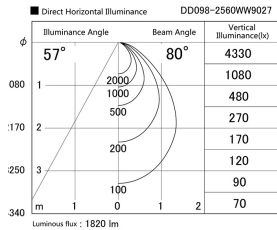

Item no. DD098-2560WW9027

Series Name:  $\Phi$ 150 Spark

White Reflector

Installation	Recessed mount
Type	
Fixture wattage	23W
Beam angle	61 deg
Color Temp.	2700K
CRI	Ra>90
Luminous	1818 lm
Body	Die-cast aluminum alloy
Body finish	N/A
Trim finish	White
Reflector finish	White
IP Rate	IP20
Light source	COB module
Input Voltage	AC220~240V
Dimming Type	Non-Dimmable
Certificate	CE, CCC
Cut Hole	150mm

Height (Weight)	
65.3W	152 (1.5kg)
48.5W	152 (1.5kg)
44.3W	132 (1.3kg)
33.8W	132 (1.3kg)
30.3W	132 (1.3kg)
23.0W	102 (1.0kg)