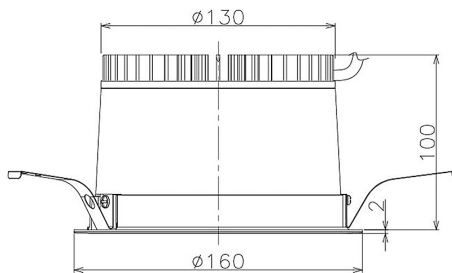

Item no. DD098-2560WW9027

Series Name:  $\Phi$ 150 Spark

White Reflector

Installation	Recessed mount
Type	
Fixture wattage	23W
Beam angle	61 deg
Color Temp.	2700K
CRI	Ra>90
Luminous	1818 lm
Body	Die-cast aluminum alloy
Body finish	N/A
Trim finish	White
Reflector finish	White
IP Rate	IP20
Light source	COB module
Input Voltage	AC220~240V
Dimming Type	Non-Dimmable
Certificate	CE, CCC
Cut Hole	150mm

Height (Weight)	
65.3W	152 (1.5kg)
48.5W	152 (1.5kg)
44.3W	132 (1.3kg)
33.8W	132 (1.3kg)
30.3W	132 (1.3kg)
23.0W	102 (1.0kg)