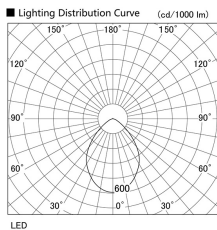

Item no. DD098-2560WW9027

Series Name:  $\Phi$ 150 Spark

White Reflector

Installation	Recessed mount
Type	
Fixture wattage	23W
Beam angle	61 deg
Color Temp.	2700K
CRI	Ra>90
Luminous	1818 lm
Body	Die-cast aluminum alloy
Body finish	N/A
Trim finish	White
Reflector finish	White
IP Rate	IP20
Light source	COB module
Input Voltage	AC220~240V
Dimming Type	Non-Dimmable
Certificate	CE, CCC
Cut Hole	150mm

Height (Weight)	
65.3W	152 (1.5kg)
48.5W	152 (1.5kg)
44.3W	132 (1.3kg)
33.8W	132 (1.3kg)
30.3W	132 (1.3kg)
23.0W	102 (1.0kg)