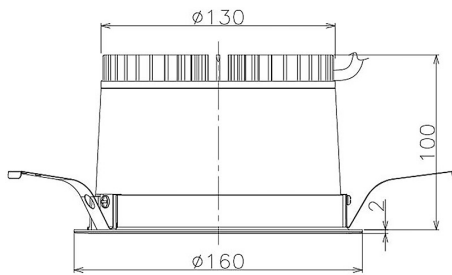

Item no. DD098-2560WW9030

Series Name: Φ 150 Spark

White Reflector

Installation	Recessed mount
Type	Φ 150 Spark
Fixture wattage	23W
Beam angle	61 deg
Color Temp.	3000K
CRI	Ra>90
Luminous	1894 lm
Body	Die-cast aluminum alloy
Body finish	N/A
Trim finish	White
Reflector finish	White
IP Rate	IP20
Light source	COB module
Input Voltage	AC220~240V
Dimming Type	Non-Dimmable
Certificate	CE, CCC
Cut Hole	150mm

Height (Weight)	
65.3W	152 (1.5kg)
48.5W	152 (1.5kg)
44.3W	132 (1.3kg)
33.8W	132 (1.3kg)
30.3W	132 (1.3kg)
23.0W	102 (1.0kg)