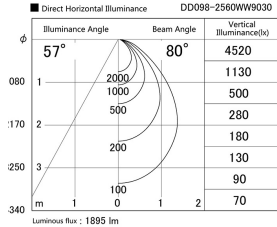

Item no. DD098-2560WW9030

Series Name: Φ 150 Spark

White Reflector

Installation	Recessed mount
Type	Φ 150 Spark
Fixture wattage	23W
Beam angle	61 deg
Color Temp.	3000K
CRI	Ra>90
Luminous	1894 lm
Body	Die-cast aluminum alloy
Body finish	N/A
Trim finish	White
Reflector finish	White
IP Rate	IP20
Light source	COB module
Input Voltage	AC220~240V
Dimming Type	Non-Dimmable
Certificate	CE, CCC
Cut Hole	150mm

Height (Weight)	
65.3W	152 (1.5kg)
48.5W	152 (1.5kg)
44.3W	132 (1.3kg)
33.8W	132 (1.3kg)
30.3W	132 (1.3kg)
23.0W	102 (1.0kg)