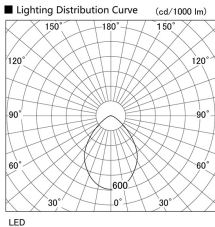

Item no. DD098-2560WW9030

Series Name: Φ 150 Spark

White Reflector

Installation	Recessed mount
Type	Φ 150 Spark
Fixture wattage	23W
Beam angle	61 deg
Color Temp.	3000K
CRI	Ra>90
Luminous	1894 lm
Body	Die-cast aluminum alloy
Body finish	N/A
Trim finish	White
Reflector finish	White
IP Rate	IP20
Light source	COB module
Input Voltage	AC220~240V
Dimming Type	Non-Dimmable
Certificate	CE, CCC
Cut Hole	150mm

Height (Weight)	
65.3W	152 (1.5kg)
48.5W	152 (1.5kg)
44.3W	132 (1.3kg)
33.8W	132 (1.3kg)
30.3W	132 (1.3kg)
23.0W	102 (1.0kg)