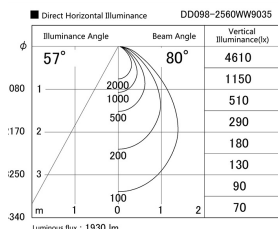

Item no. DD098-2560WW9035

Series Name: Φ 150 Spark

White Reflector

Installation	Recessed mount
Type	Φ 150 Spark
Fixture wattage	23W
Beam angle	61 deg
Color Temp.	3500K
CRI	Ra>90
Luminous	1932 lm
Body	Die-cast aluminum alloy
Body finish	N/A
Trim finish	White
Reflector finish	White
IP Rate	IP20
Light source	COB module
Input Voltage	AC220~240V
Dimming Type	Non-Dimmable
Certificate	CE, CCC
Cut Hole	150mm

Height (Weight)	
65.3W	152 (1.5kg)
48.5W	152 (1.5kg)
44.3W	132 (1.3kg)
33.8W	132 (1.3kg)
30.3W	132 (1.3kg)
23.0W	102 (1.0kg)