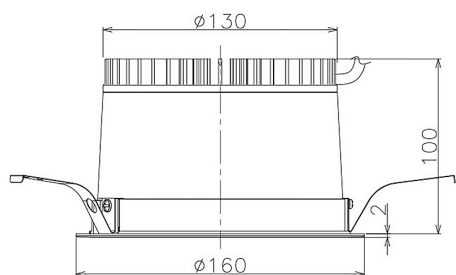

Item no. DD098-2560WW9035

Series Name: Φ 150 Spark

White Reflector

Installation	Recessed mount
Type	Φ 150 Spark
Fixture wattage	23W
Beam angle	61 deg
Color Temp.	3500K
CRI	Ra>90
Luminous	1932 lm
Body	Die-cast aluminum alloy
Body finish	N/A
Trim finish	White
Reflector finish	White
IP Rate	IP20
Light source	COB module
Input Voltage	AC220~240V
Dimming Type	Non-Dimmable
Certificate	CE, CCC
Cut Hole	150mm

Height (Weight)	
65.3W	152 (1.5kg)
48.5W	152 (1.5kg)
44.3W	132 (1.3kg)
33.8W	132 (1.3kg)
30.3W	132 (1.3kg)
23.0W	102 (1.0kg)