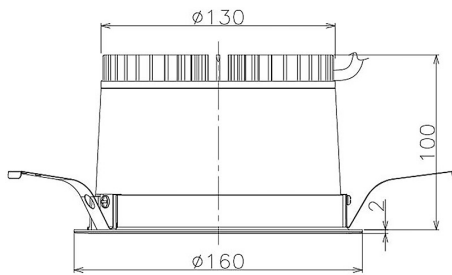

Item no. DD098-2560WW9035

Series Name: Φ 150 Spark

White Reflector

Installation	Recessed mount
Type	
Fixture wattage	23W
Beam angle	61 deg
Color Temp.	3500K
CRI	Ra>90
Luminous	1932 lm
Body	Die-cast aluminum alloy
Body finish	N/A
Trim finish	White
Reflector finish	White
IP Rate	IP20
Light source	COB module
Input Voltage	AC220~240V
Dimming Type	Non-Dimmable
Certificate	CE, CCC
Cut Hole	150mm

Height (Weight)	
65.3W	152 (1.5kg)
48.5W	152 (1.5kg)
44.3W	132 (1.3kg)
33.8W	132 (1.3kg)
30.3W	132 (1.3kg)
23.0W	102 (1.0kg)