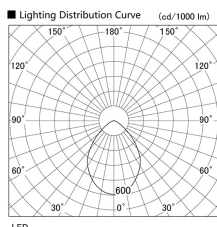

Item no. DD098-2560WW9035

Series Name: Φ 150 Spark

White Reflector

Installation	Recessed mount
Type	Φ 150 Spark
Fixture wattage	23W
Beam angle	61 deg
Color Temp.	3500K
CRI	Ra>90
Luminous	1932 lm
Body	Die-cast aluminum alloy
Body finish	N/A
Trim finish	White
Reflector finish	White
IP Rate	IP20
Light source	COB module
Input Voltage	AC220~240V
Dimming Type	Non-Dimmable
Certificate	CE, CCC
Cut Hole	150mm

Height (Weight)	
65.3W	152 (1.5kg)
48.5W	152 (1.5kg)
44.3W	132 (1.3kg)
33.8W	132 (1.3kg)
30.3W	132 (1.3kg)
23.0W	102 (1.0kg)