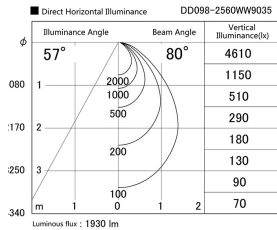

Item no. DD098-2560WW9035

Series Name: Φ 150 Spark

White Reflector

Installation	Recessed mount
Type	
Fixture wattage	23W
Beam angle	61 deg
Color Temp.	3500K
CRI	Ra>90
Luminous	1932 lm
Body	Die-cast aluminum alloy
Body finish	N/A
Trim finish	White
Reflector finish	White
IP Rate	IP20
Light source	COB module
Input Voltage	AC220~240V
Dimming Type	Non-Dimmable
Certificate	CE, CCC
Cut Hole	150mm

Height (Weight)	
65.3W	152 (1.5kg)
48.5W	152 (1.5kg)
44.3W	132 (1.3kg)
33.8W	132 (1.3kg)
30.3W	132 (1.3kg)
23.0W	102 (1.0kg)