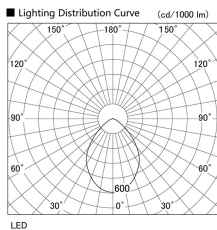

Item no. DD098-2560WW9035

Series Name: Φ 150 Spark

White Reflector

Installation	Recessed mount
Type	
Fixture wattage	23W
Beam angle	61 deg
Color Temp.	3500K
CRI	Ra>90
Luminous	1932 lm
Body	Die-cast aluminum alloy
Body finish	N/A
Trim finish	White
Reflector finish	White
IP Rate	IP20
Light source	COB module
Input Voltage	AC220~240V
Dimming Type	Non-Dimmable
Certificate	CE, CCC
Cut Hole	150mm

Height (Weight)	
65.3W	152 (1.5kg)
48.5W	152 (1.5kg)
44.3W	132 (1.3kg)
33.8W	132 (1.3kg)
30.3W	132 (1.3kg)
23.0W	102 (1.0kg)