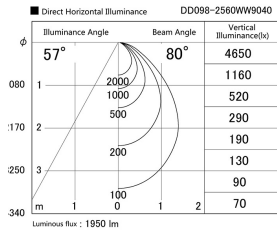

Item no. DD098-2560WW9040

Series Name: Φ 150 Spark

White Reflector

Installation	Recessed mount
Type	Φ 150 Spark
Fixture wattage	23W
Beam angle	61 deg
Color Temp.	4000K
CRI	Ra>90
Luminous	1951 lm
Body	Die-cast aluminum alloy
Body finish	N/A
Trim finish	White
Reflector finish	White
IP Rate	IP20
Light source	COB module
Input Voltage	AC220~240V
Dimming Type	Non-Dimmable
Certificate	CE, CCC
Cut Hole	150mm

Height (Weight)	
65.3W	152 (1.5kg)
48.5W	152 (1.5kg)
44.3W	132 (1.3kg)
33.8W	132 (1.3kg)
30.3W	132 (1.3kg)
23.0W	102 (1.0kg)