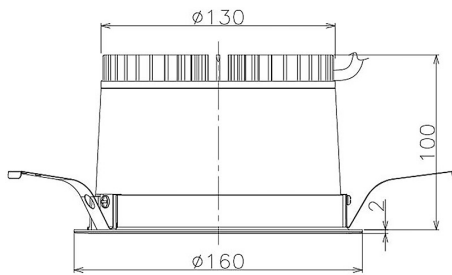

Item no. DD098-2560WW9040

Series Name: Φ 150 Spark

White Reflector

Installation	Recessed mount
Type	Φ 150 Spark
Fixture wattage	23W
Beam angle	61 deg
Color Temp.	4000K
CRI	Ra>90
Luminous	1951 lm
Body	Die-cast aluminum alloy
Body finish	N/A
Trim finish	White
Reflector finish	White
IP Rate	IP20
Light source	COB module
Input Voltage	AC220~240V
Dimming Type	Non-Dimmable
Certificate	CE, CCC
Cut Hole	150mm

Height (Weight)	
65.3W	152 (1.5kg)
48.5W	152 (1.5kg)
44.3W	132 (1.3kg)
33.8W	132 (1.3kg)
30.3W	132 (1.3kg)
23.0W	102 (1.0kg)