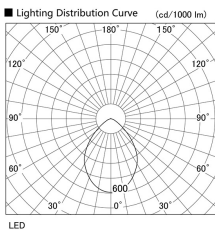

Item no. DD098-2560WW9040

Series Name: Φ 150 Spark

White Reflector

Installation	Recessed mount
Type	Φ 150 Spark
Fixture wattage	23W
Beam angle	61 deg
Color Temp.	4000K
CRI	Ra>90
Luminous	1951 lm
Body	Die-cast aluminum alloy
Body finish	N/A
Trim finish	White
Reflector finish	White
IP Rate	IP20
Light source	COB module
Input Voltage	AC220~240V
Dimming Type	Non-Dimmable
Certificate	CE, CCC
Cut Hole	150mm

Height (Weight)	
65.3W	152 (1.5kg)
48.5W	152 (1.5kg)
44.3W	132 (1.3kg)
33.8W	132 (1.3kg)
30.3W	132 (1.3kg)
23.0W	102 (1.0kg)