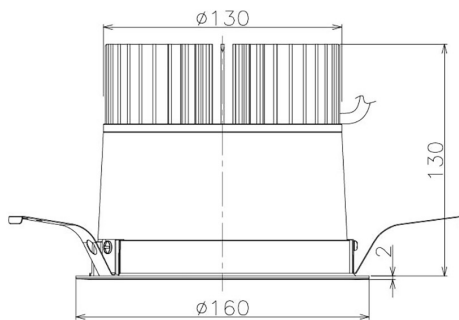

Item no. DD098-3020DW9027

Series Name: Φ 150 Spark

Dark Mirror Reflector

Installation	Recessed mount
Type	Φ 150 Spark
Fixture wattage	30.3W
Beam angle	23 deg
Color Temp.	2700K
CRI	Ra>90
Luminous	2510 lm
Body	Die-cast aluminum alloy
Body finish	N/A
Trim finish	White
Reflector finish	Dark Mirror
IP Rate	IP20
Light source	COB module
Input Voltage	AC220~240V
Dimming Type	Non-Dimmable
Certificate	CE, CCC
Cut Hole	150mm

Height (Weight)	
65.3W	152 (1.5kg)
48.5W	152 (1.5kg)
44.3W	132 (1.3kg)
33.8W	132 (1.3kg)
30.3W	132 (1.3kg)
23.0W	102 (1.0kg)