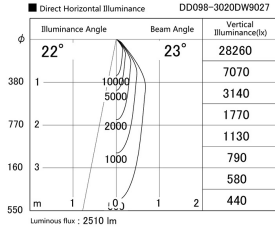

Item no. DD098-3020DW9027

Series Name: Φ 150 Spark

Dark Mirror Reflector

Installation	Recessed mount
Type	Φ 150 Spark
Fixture wattage	30.3W
Beam angle	23 deg
Color Temp.	2700K
CRI	Ra>90
Luminous	2510 lm
Body	Die-cast aluminum alloy
Body finish	N/A
Trim finish	White
Reflector finish	Dark Mirror
IP Rate	IP20
Light source	COB module
Input Voltage	AC220~240V
Dimming Type	Non-Dimmable
Certificate	CE, CCC
Cut Hole	150mm

Height (Weight)	
65.3W	152 (1.5kg)
48.5W	152 (1.5kg)
44.3W	132 (1.3kg)
33.8W	132 (1.3kg)
30.3W	132 (1.3kg)
23.0W	102 (1.0kg)