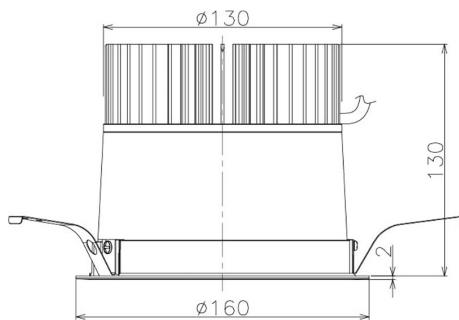

Item no. DD098-3020DW9027

Series Name:  $\Phi$ 150 Spark

Dark Mirror Reflector

Installation	Recessed mount
Type	
Fixture wattage	30.3W
Beam angle	23 deg
Color Temp.	2700K
CRI	Ra>90
Luminous	2510 lm
Body	Die-cast aluminum alloy
Body finish	N/A
Trim finish	White
Reflector finish	Dark Mirror
IP Rate	IP20
Light source	COB module
Input Voltage	AC220~240V
Dimming Type	Non-Dimmable
Certificate	CE, CCC
Cut Hole	150mm

Height (Weight)	
65.3W	152 (1.5kg)
48.5W	152 (1.5kg)
44.3W	132 (1.3kg)
33.8W	132 (1.3kg)
30.3W	132 (1.3kg)
23.0W	102 (1.0kg)