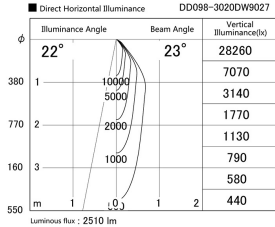

Item no. DD098-3020DW9027

Series Name:  $\Phi$ 150 Spark

Dark Mirror Reflector

Installation	Recessed mount
Type	
Fixture wattage	30.3W
Beam angle	23 deg
Color Temp.	2700K
CRI	Ra>90
Luminous	2510 lm
Body	Die-cast aluminum alloy
Body finish	N/A
Trim finish	White
Reflector finish	Dark Mirror
IP Rate	IP20
Light source	COB module
Input Voltage	AC220~240V
Dimming Type	Non-Dimmable
Certificate	CE, CCC
Cut Hole	150mm

Height (Weight)	
65.3W	152 (1.5kg)
48.5W	152 (1.5kg)
44.3W	132 (1.3kg)
33.8W	132 (1.3kg)
30.3W	132 (1.3kg)
23.0W	102 (1.0kg)