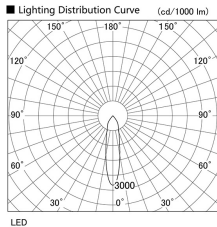

Item no. DD098-3020DW9027

Series Name: Φ 150 Spark

Dark Mirror Reflector

Installation	Recessed mount
Type	Φ 150 Spark
Fixture wattage	30.3W
Beam angle	23 deg
Color Temp.	2700K
CRI	Ra>90
Luminous	2510 lm
Body	Die-cast aluminum alloy
Body finish	N/A
Trim finish	White
Reflector finish	Dark Mirror
IP Rate	IP20
Light source	COB module
Input Voltage	AC220~240V
Dimming Type	Non-Dimmable
Certificate	CE, CCC
Cut Hole	150mm

Height (Weight)	
65.3W	152 (1.5kg)
48.5W	152 (1.5kg)
44.3W	132 (1.3kg)
33.8W	132 (1.3kg)
30.3W	132 (1.3kg)
23.0W	102 (1.0kg)