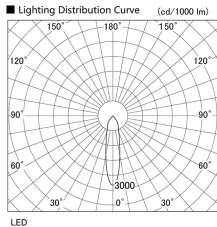

Item no. DD098-3020DW9027

Series Name:  $\Phi$ 150 Spark

Dark Mirror Reflector

Installation	Recessed mount
Type	
Fixture wattage	30.3W
Beam angle	23 deg
Color Temp.	2700K
CRI	Ra>90
Luminous	2510 lm
Body	Die-cast aluminum alloy
Body finish	N/A
Trim finish	White
Reflector finish	Dark Mirror
IP Rate	IP20
Light source	COB module
Input Voltage	AC220~240V
Dimming Type	Non-Dimmable
Certificate	CE, CCC
Cut Hole	150mm

Height (Weight)	
65.3W	152 (1.5kg)
48.5W	152 (1.5kg)
44.3W	132 (1.3kg)
33.8W	132 (1.3kg)
30.3W	132 (1.3kg)
23.0W	102 (1.0kg)