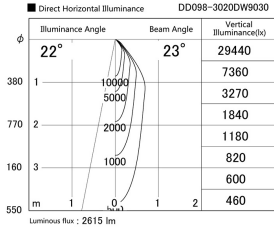

Item no. DD098-3020DW9030

Series Name:  $\Phi$ 150 Spark

Dark Mirror Reflector

|                  |                         |
|------------------|-------------------------|
| Installation     | Recessed mount          |
| Type             | $\Phi$ 150 Spark        |
| Fixture wattage  | 30.3W                   |
| Beam angle       | 23 deg                  |
| Color Temp.      | 3000K                   |
| CRI              | Ra>90                   |
| Luminous         | 2615 lm                 |
| Body             | Die-cast aluminum alloy |
| Body finish      | N/A                     |
| Trim finish      | White                   |
| Reflector finish | Dark Mirror             |
| IP Rate          | IP20                    |
| Light source     | COB module              |
| Input Voltage    | AC220~240V              |
| Dimming Type     | Non-Dimmable            |
| Certificate      | CE, CCC                 |
| Cut Hole         | 150mm                   |

| Height (Weight) |             |
|-----------------|-------------|
| 65.3W           | 152 (1.5kg) |
| 48.5W           | 152 (1.5kg) |
| 44.3W           | 132 (1.3kg) |
| 33.8W           | 132 (1.3kg) |
| 30.3W           | 132 (1.3kg) |
| 23.0W           | 102 (1.0kg) |