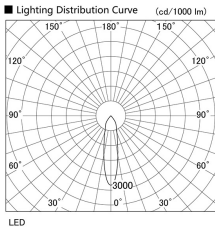

Item no. DD098-3020DW9030

Series Name:  $\Phi$ 150 Spark

Dark Mirror Reflector

|                  |                         |
|------------------|-------------------------|
| Installation     | Recessed mount          |
| Type             | $\Phi$ 150 Spark        |
| Fixture wattage  | 30.3W                   |
| Beam angle       | 23 deg                  |
| Color Temp.      | 3000K                   |
| CRI              | Ra>90                   |
| Luminous         | 2615 lm                 |
| Body             | Die-cast aluminum alloy |
| Body finish      | N/A                     |
| Trim finish      | White                   |
| Reflector finish | Dark Mirror             |
| IP Rate          | IP20                    |
| Light source     | COB module              |
| Input Voltage    | AC220~240V              |
| Dimming Type     | Non-Dimmable            |
| Certificate      | CE, CCC                 |
| Cut Hole         | 150mm                   |

| Height (Weight) |             |
|-----------------|-------------|
| 65.3W           | 152 (1.5kg) |
| 48.5W           | 152 (1.5kg) |
| 44.3W           | 132 (1.3kg) |
| 33.8W           | 132 (1.3kg) |
| 30.3W           | 132 (1.3kg) |
| 23.0W           | 102 (1.0kg) |