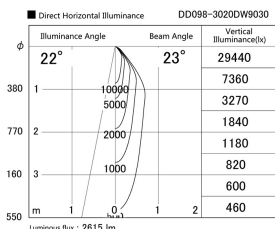

Item no. DD098-3020DW9030

Series Name: Φ 150 Spark

Dark Mirror Reflector

Installation	Recessed mount
Type	
Fixture wattage	30.3W
Beam angle	23 deg
Color Temp.	3000K
CRI	Ra>90
Luminous	2615 lm
Body	Die-cast aluminum alloy
Body finish	N/A
Trim finish	White
Reflector finish	Dark Mirror
IP Rate	IP20
Light source	COB module
Input Voltage	AC220~240V
Dimming Type	Non-Dimmable
Certificate	CE, CCC
Cut Hole	150mm

Height (Weight)	
65.3W	152 (1.5kg)
48.5W	152 (1.5kg)
44.3W	132 (1.3kg)
33.8W	132 (1.3kg)
30.3W	132 (1.3kg)
23.0W	102 (1.0kg)