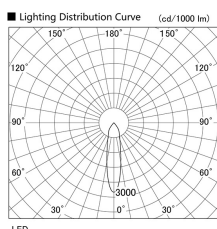

Item no. DD098-3020DW9030

Series Name: Φ 150 Spark

Dark Mirror Reflector

Installation	Recessed mount
Type	
Fixture wattage	30.3W
Beam angle	23 deg
Color Temp.	3000K
CRI	Ra>90
Luminous	2615 lm
Body	Die-cast aluminum alloy
Body finish	N/A
Trim finish	White
Reflector finish	Dark Mirror
IP Rate	IP20
Light source	COB module
Input Voltage	AC220~240V
Dimming Type	Non-Dimmable
Certificate	CE, CCC
Cut Hole	150mm

Height (Weight)	
65.3W	152 (1.5kg)
48.5W	152 (1.5kg)
44.3W	132 (1.3kg)
33.8W	132 (1.3kg)
30.3W	132 (1.3kg)
23.0W	102 (1.0kg)