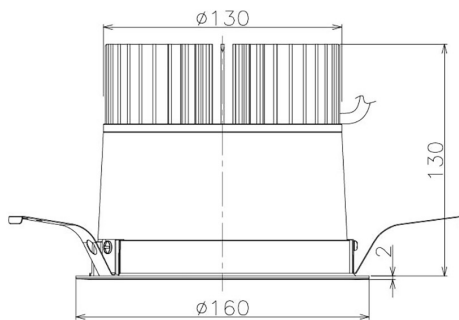

Item no. DD098-3020DW9030

Series Name:  $\Phi$ 150 Spark

Dark Mirror Reflector

|                  |                         |
|------------------|-------------------------|
| Installation     | Recessed mount          |
| Type             | $\Phi$ 150 Spark        |
| Fixture wattage  | 30.3W                   |
| Beam angle       | 23 deg                  |
| Color Temp.      | 3000K                   |
| CRI              | Ra>90                   |
| Luminous         | 2615 lm                 |
| Body             | Die-cast aluminum alloy |
| Body finish      | N/A                     |
| Trim finish      | White                   |
| Reflector finish | Dark Mirror             |
| IP Rate          | IP20                    |
| Light source     | COB module              |
| Input Voltage    | AC220~240V              |
| Dimming Type     | Non-Dimmable            |
| Certificate      | CE, CCC                 |
| Cut Hole         | 150mm                   |

| Height (Weight) |             |
|-----------------|-------------|
| 65.3W           | 152 (1.5kg) |
| 48.5W           | 152 (1.5kg) |
| 44.3W           | 132 (1.3kg) |
| 33.8W           | 132 (1.3kg) |
| 30.3W           | 132 (1.3kg) |
| 23.0W           | 102 (1.0kg) |