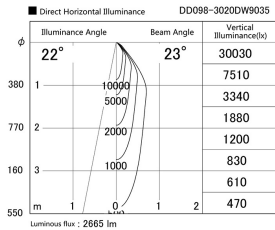

Item no. DD098-3020DW9035

Series Name: Φ 150 Spark

Dark Mirror Reflector

Installation	Recessed mount
Type	Φ 150 Spark
Fixture wattage	30.3W
Beam angle	23 deg
Color Temp.	3500K
CRI	Ra>90
Luminous	2667 lm
Body	Die-cast aluminum alloy
Body finish	N/A
Trim finish	White
Reflector finish	Dark Mirror
IP Rate	IP20
Light source	COB module
Input Voltage	AC220~240V
Dimming Type	Non-Dimmable
Certificate	CE, CCC
Cut Hole	150mm

Height (Weight)	
65.3W	152 (1.5kg)
48.5W	152 (1.5kg)
44.3W	132 (1.3kg)
33.8W	132 (1.3kg)
30.3W	132 (1.3kg)
23.0W	102 (1.0kg)