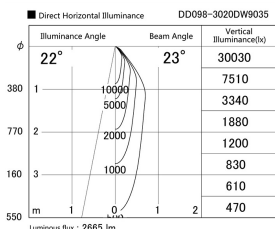

Item no. DD098-3020DW9035

Series Name: Φ 150 Spark

Dark Mirror Reflector

Installation	Recessed mount
Type	
Fixture wattage	30.3W
Beam angle	23 deg
Color Temp.	3500K
CRI	Ra>90
Luminous	2667 lm
Body	Die-cast aluminum alloy
Body finish	N/A
Trim finish	White
Reflector finish	Dark Mirror
IP Rate	IP20
Light source	COB module
Input Voltage	AC220~240V
Dimming Type	Non-Dimmable
Certificate	CE, CCC
Cut Hole	150mm

Height (Weight)	
65.3W	152 (1.5kg)
48.5W	152 (1.5kg)
44.3W	132 (1.3kg)
33.8W	132 (1.3kg)
30.3W	132 (1.3kg)
23.0W	102 (1.0kg)