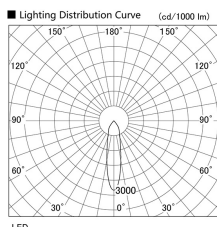

Item no. DD098-3020DW9035

Series Name: Φ 150 Spark

Dark Mirror Reflector

Installation	Recessed mount
Type	
Fixture wattage	30.3W
Beam angle	23 deg
Color Temp.	3500K
CRI	Ra>90
Luminous	2667 lm
Body	Die-cast aluminum alloy
Body finish	N/A
Trim finish	White
Reflector finish	Dark Mirror
IP Rate	IP20
Light source	COB module
Input Voltage	AC220~240V
Dimming Type	Non-Dimmable
Certificate	CE, CCC
Cut Hole	150mm

Height (Weight)	
65.3W	152 (1.5kg)
48.5W	152 (1.5kg)
44.3W	132 (1.3kg)
33.8W	132 (1.3kg)
30.3W	132 (1.3kg)
23.0W	102 (1.0kg)