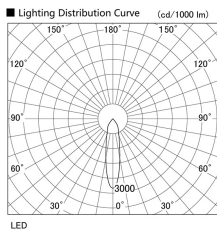

Item no. DD098-3020DW9035

Series Name: Φ 150 Spark

Dark Mirror Reflector

Installation	Recessed mount
Type	Φ 150 Spark
Fixture wattage	30.3W
Beam angle	23 deg
Color Temp.	3500K
CRI	Ra>90
Luminous	2667 lm
Body	Die-cast aluminum alloy
Body finish	N/A
Trim finish	White
Reflector finish	Dark Mirror
IP Rate	IP20
Light source	COB module
Input Voltage	AC220~240V
Dimming Type	Non-Dimmable
Certificate	CE, CCC
Cut Hole	150mm

Height (Weight)	
65.3W	152 (1.5kg)
48.5W	152 (1.5kg)
44.3W	132 (1.3kg)
33.8W	132 (1.3kg)
30.3W	132 (1.3kg)
23.0W	102 (1.0kg)