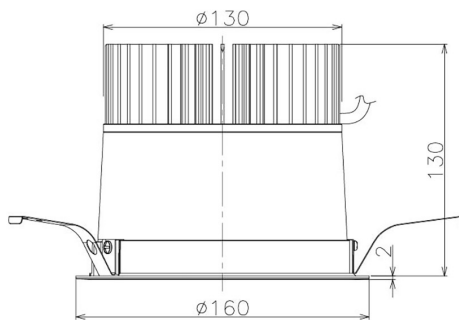

Item no. DD098-3020DW9035

Series Name: Φ 150 Spark

Dark Mirror Reflector

Installation	Recessed mount
Type	Φ 150 Spark
Fixture wattage	30.3W
Beam angle	23 deg
Color Temp.	3500K
CRI	Ra>90
Luminous	2667 lm
Body	Die-cast aluminum alloy
Body finish	N/A
Trim finish	White
Reflector finish	Dark Mirror
IP Rate	IP20
Light source	COB module
Input Voltage	AC220~240V
Dimming Type	Non-Dimmable
Certificate	CE, CCC
Cut Hole	150mm

Height (Weight)	
65.3W	152 (1.5kg)
48.5W	152 (1.5kg)
44.3W	132 (1.3kg)
33.8W	132 (1.3kg)
30.3W	132 (1.3kg)
23.0W	102 (1.0kg)