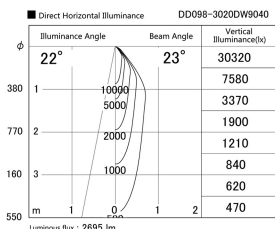

Item no. DD098-3020DW9040

Series Name: Φ 150 Spark

Dark Mirror Reflector

Installation	Recessed mount
Type	
Fixture wattage	30.3W
Beam angle	23 deg
Color Temp.	4000K
CRI	Ra>90
Luminous	2693 lm
Body	Die-cast aluminum alloy
Body finish	N/A
Trim finish	White
Reflector finish	Dark Mirror
IP Rate	IP20
Light source	COB module
Input Voltage	AC220~240V
Dimming Type	Non-Dimmable
Certificate	CE, CCC
Cut Hole	150mm

Height (Weight)	
65.3W	152 (1.5kg)
48.5W	152 (1.5kg)
44.3W	132 (1.3kg)
33.8W	132 (1.3kg)
30.3W	132 (1.3kg)
23.0W	102 (1.0kg)