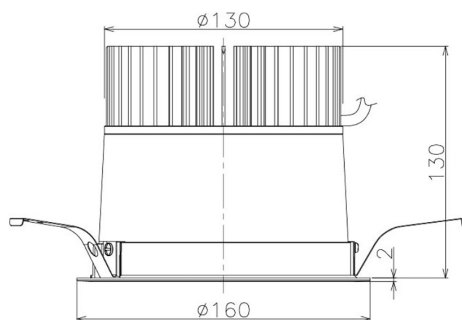

Item no. DD098-3020DW9040

Series Name: Φ 150 Spark

Dark Mirror Reflector

Installation	Recessed mount
Type	
Fixture wattage	30.3W
Beam angle	23 deg
Color Temp.	4000K
CRI	Ra>90
Luminous	2693 lm
Body	Die-cast aluminum alloy
Body finish	N/A
Trim finish	White
Reflector finish	Dark Mirror
IP Rate	IP20
Light source	COB module
Input Voltage	AC220~240V
Dimming Type	Non-Dimmable
Certificate	CE, CCC
Cut Hole	150mm

Height (Weight)	
65.3W	152 (1.5kg)
48.5W	152 (1.5kg)
44.3W	132 (1.3kg)
33.8W	132 (1.3kg)
30.3W	132 (1.3kg)
23.0W	102 (1.0kg)