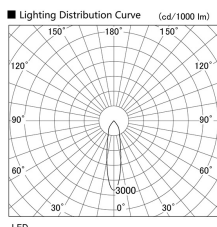

Item no. DD098-3020DW9040

Series Name: Φ 150 Spark

Dark Mirror Reflector

Installation	Recessed mount
Type	
Fixture wattage	30.3W
Beam angle	23 deg
Color Temp.	4000K
CRI	Ra>90
Luminous	2693 lm
Body	Die-cast aluminum alloy
Body finish	N/A
Trim finish	White
Reflector finish	Dark Mirror
IP Rate	IP20
Light source	COB module
Input Voltage	AC220~240V
Dimming Type	Non-Dimmable
Certificate	CE, CCC
Cut Hole	150mm

Height (Weight)	
65.3W	152 (1.5kg)
48.5W	152 (1.5kg)
44.3W	132 (1.3kg)
33.8W	132 (1.3kg)
30.3W	132 (1.3kg)
23.0W	102 (1.0kg)