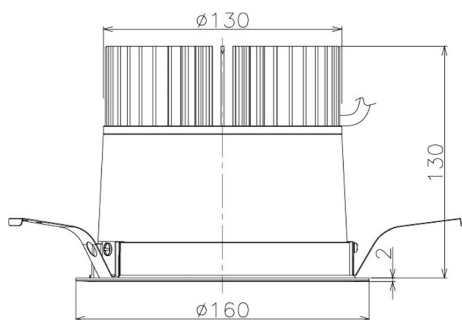

Item no. DD098-3020WW9027

Series Name: Φ 150 Spark

White Reflector

Installation	Recessed mount
Type	
Fixture wattage	30.3W
Beam angle	23 deg
Color Temp.	2700K
CRI	Ra>90
Luminous	2530 lm
Body	Die-cast aluminum alloy
Body finish	N/A
Trim finish	White
Reflector finish	White
IP Rate	IP20
Light source	COB module
Input Voltage	AC220~240V
Dimming Type	Non-Dimmable
Certificate	CE, CCC
Cut Hole	150mm

Height (Weight)	
65.3W	152 (1.5kg)
48.5W	152 (1.5kg)
44.3W	132 (1.3kg)
33.8W	132 (1.3kg)
30.3W	132 (1.3kg)
23.0W	102 (1.0kg)