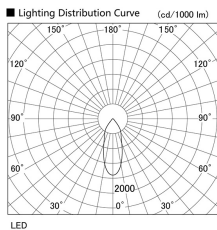

Item no. DD098-3020WW9027

Series Name:  $\Phi$ 150 Spark

White Reflector

Installation	Recessed mount
Type	$\Phi$ 150 Spark
Fixture wattage	30.3W
Beam angle	23 deg
Color Temp.	2700K
CRI	Ra>90
Luminous	2530 lm
Body	Die-cast aluminum alloy
Body finish	N/A
Trim finish	White
Reflector finish	White
IP Rate	IP20
Light source	COB module
Input Voltage	AC220~240V
Dimming Type	Non-Dimmable
Certificate	CE, CCC
Cut Hole	150mm

Height (Weight)	
65.3W	152 (1.5kg)
48.5W	152 (1.5kg)
44.3W	132 (1.3kg)
33.8W	132 (1.3kg)
30.3W	132 (1.3kg)
23.0W	102 (1.0kg)