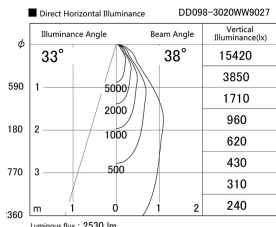

Item no. DD098-3020WW9027

Series Name: Φ 150 Spark

White Reflector

Installation	Recessed mount
Type	
Fixture wattage	30.3W
Beam angle	23 deg
Color Temp.	2700K
CRI	Ra>90
Luminous	2530 lm
Body	Die-cast aluminum alloy
Body finish	N/A
Trim finish	White
Reflector finish	White
IP Rate	IP20
Light source	COB module
Input Voltage	AC220~240V
Dimming Type	Non-Dimmable
Certificate	CE, CCC
Cut Hole	150mm

Height (Weight)	
65.3W	152 (1.5kg)
48.5W	152 (1.5kg)
44.3W	132 (1.3kg)
33.8W	132 (1.3kg)
30.3W	132 (1.3kg)
23.0W	102 (1.0kg)