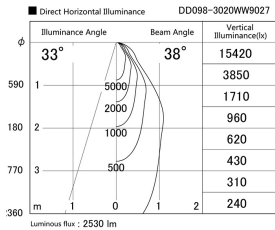

Item no. DD098-3020WW9027

Series Name:  $\Phi$ 150 Spark

White Reflector

Installation	Recessed mount
Type	$\Phi$ 150 Spark
Fixture wattage	30.3W
Beam angle	23 deg
Color Temp.	2700K
CRI	Ra>90
Luminous	2530 lm
Body	Die-cast aluminum alloy
Body finish	N/A
Trim finish	White
Reflector finish	White
IP Rate	IP20
Light source	COB module
Input Voltage	AC220~240V
Dimming Type	Non-Dimmable
Certificate	CE, CCC
Cut Hole	150mm

Height (Weight)	
65.3W	152 (1.5kg)
48.5W	152 (1.5kg)
44.3W	132 (1.3kg)
33.8W	132 (1.3kg)
30.3W	132 (1.3kg)
23.0W	102 (1.0kg)