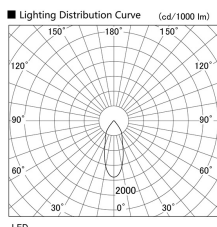

Item no. DD098-3020WW9027

Series Name: Φ 150 Spark

White Reflector

Installation	Recessed mount
Type	
Fixture wattage	30.3W
Beam angle	23 deg
Color Temp.	2700K
CRI	Ra>90
Luminous	2530 lm
Body	Die-cast aluminum alloy
Body finish	N/A
Trim finish	White
Reflector finish	White
IP Rate	IP20
Light source	COB module
Input Voltage	AC220~240V
Dimming Type	Non-Dimmable
Certificate	CE, CCC
Cut Hole	150mm

Height (Weight)	
65.3W	152 (1.5kg)
48.5W	152 (1.5kg)
44.3W	132 (1.3kg)
33.8W	132 (1.3kg)
30.3W	132 (1.3kg)
23.0W	102 (1.0kg)