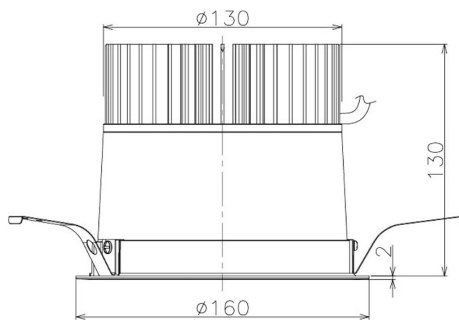

Item no. DD098-3020WW9027

Series Name:  $\Phi$ 150 Spark

White Reflector

Installation	Recessed mount
Type	$\Phi$ 150 Spark
Fixture wattage	30.3W
Beam angle	23 deg
Color Temp.	2700K
CRI	Ra>90
Luminous	2530 lm
Body	Die-cast aluminum alloy
Body finish	N/A
Trim finish	White
Reflector finish	White
IP Rate	IP20
Light source	COB module
Input Voltage	AC220~240V
Dimming Type	Non-Dimmable
Certificate	CE, CCC
Cut Hole	150mm

Height (Weight)	
65.3W	152 (1.5kg)
48.5W	152 (1.5kg)
44.3W	132 (1.3kg)
33.8W	132 (1.3kg)
30.3W	132 (1.3kg)
23.0W	102 (1.0kg)