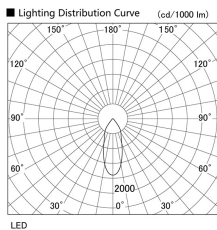

Item no. DD098-3020WW9030

Series Name: Φ 150 Spark

White Reflector

Installation	Recessed mount
Type	
Fixture wattage	30.3W
Beam angle	23 deg
Color Temp.	3000K
CRI	Ra>90
Luminous	2636 lm
Body	Die-cast aluminum alloy
Body finish	N/A
Trim finish	White
Reflector finish	White
IP Rate	IP20
Light source	COB module
Input Voltage	AC220~240V
Dimming Type	Non-Dimmable
Certificate	CE, CCC
Cut Hole	150mm

Height (Weight)	
65.3W	152 (1.5kg)
48.5W	152 (1.5kg)
44.3W	132 (1.3kg)
33.8W	132 (1.3kg)
30.3W	132 (1.3kg)
23.0W	102 (1.0kg)