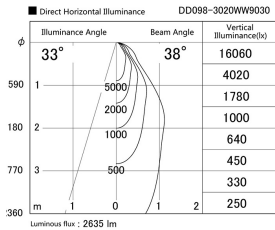

Item no. DD098-3020WW9030

Series Name: Φ 150 Spark

White Reflector

Installation	Recessed mount
Type	
Fixture wattage	30.3W
Beam angle	23 deg
Color Temp.	3000K
CRI	Ra>90
Luminous	2636 lm
Body	Die-cast aluminum alloy
Body finish	N/A
Trim finish	White
Reflector finish	White
IP Rate	IP20
Light source	COB module
Input Voltage	AC220~240V
Dimming Type	Non-Dimmable
Certificate	CE, CCC
Cut Hole	150mm

Height (Weight)	
65.3W	152 (1.5kg)
48.5W	152 (1.5kg)
44.3W	132 (1.3kg)
33.8W	132 (1.3kg)
30.3W	132 (1.3kg)
23.0W	102 (1.0kg)