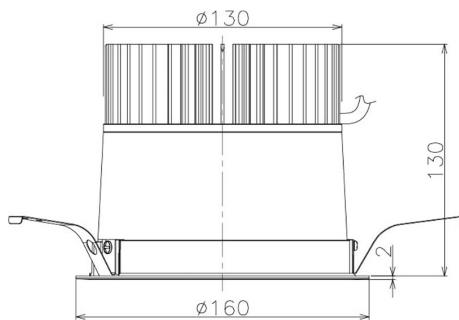

Item no. DD098-3020WW9030

Series Name: Φ 150 Spark

White Reflector

Installation	Recessed mount
Type	
Fixture wattage	30.3W
Beam angle	23 deg
Color Temp.	3000K
CRI	Ra>90
Luminous	2636 lm
Body	Die-cast aluminum alloy
Body finish	N/A
Trim finish	White
Reflector finish	White
IP Rate	IP20
Light source	COB module
Input Voltage	AC220~240V
Dimming Type	Non-Dimmable
Certificate	CE, CCC
Cut Hole	150mm

Height (Weight)	
65.3W	152 (1.5kg)
48.5W	152 (1.5kg)
44.3W	132 (1.3kg)
33.8W	132 (1.3kg)
30.3W	132 (1.3kg)
23.0W	102 (1.0kg)