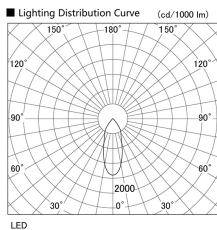

Item no. DD098-3020WW9035

Series Name: Φ 150 Spark

White Reflector

Installation	Recessed mount
Type	
Fixture wattage	30.3W
Beam angle	23 deg
Color Temp.	3500K
CRI	Ra>90
Luminous	2688 lm
Body	Die-cast aluminum alloy
Body finish	N/A
Trim finish	White
Reflector finish	White
IP Rate	IP20
Light source	COB module
Input Voltage	AC220~240V
Dimming Type	Non-Dimmable
Certificate	CE, CCC
Cut Hole	150mm

Height (Weight)	
65.3W	152 (1.5kg)
48.5W	152 (1.5kg)
44.3W	132 (1.3kg)
33.8W	132 (1.3kg)
30.3W	132 (1.3kg)
23.0W	102 (1.0kg)