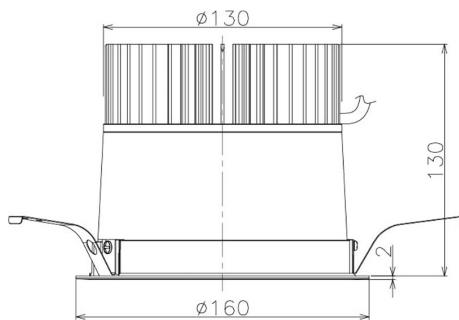

Item no. DD098-3020WW9035

Series Name: Φ 150 Spark

White Reflector

Installation	Recessed mount
Type	
Fixture wattage	30.3W
Beam angle	23 deg
Color Temp.	3500K
CRI	Ra>90
Luminous	2688 lm
Body	Die-cast aluminum alloy
Body finish	N/A
Trim finish	White
Reflector finish	White
IP Rate	IP20
Light source	COB module
Input Voltage	AC220~240V
Dimming Type	Non-Dimmable
Certificate	CE, CCC
Cut Hole	150mm

Height (Weight)	
65.3W	152 (1.5kg)
48.5W	152 (1.5kg)
44.3W	132 (1.3kg)
33.8W	132 (1.3kg)
30.3W	132 (1.3kg)
23.0W	102 (1.0kg)