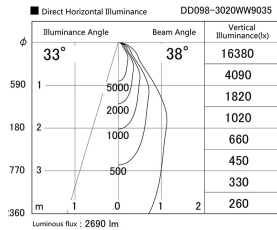

Item no. DD098-3020WW9035

Series Name: Φ 150 Spark

White Reflector

Installation	Recessed mount
Type	
Fixture wattage	30.3W
Beam angle	23 deg
Color Temp.	3500K
CRI	Ra>90
Luminous	2688 lm
Body	Die-cast aluminum alloy
Body finish	N/A
Trim finish	White
Reflector finish	White
IP Rate	IP20
Light source	COB module
Input Voltage	AC220~240V
Dimming Type	Non-Dimmable
Certificate	CE, CCC
Cut Hole	150mm

Height (Weight)	
65.3W	152 (1.5kg)
48.5W	152 (1.5kg)
44.3W	132 (1.3kg)
33.8W	132 (1.3kg)
30.3W	132 (1.3kg)
23.0W	102 (1.0kg)