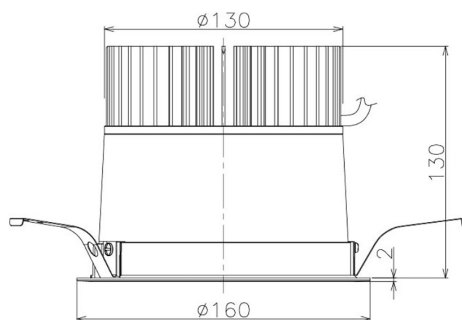

Item no. DD098-3040DW9027

Series Name: Φ 150 Spark

Dark Mirror Reflector

Installation	Recessed mount
Type	
Fixture wattage	30.3W
Beam angle	58 deg
Color Temp.	2700K
CRI	Ra>90
Luminous	2273 lm
Body	Die-cast aluminum alloy
Body finish	N/A
Trim finish	White
Reflector finish	Dark Mirror
IP Rate	IP20
Light source	COB module
Input Voltage	AC220~240V
Dimming Type	Non-Dimmable
Certificate	CE, CCC
Cut Hole	150mm

Height (Weight)	
65.3W	152 (1.5kg)
48.5W	152 (1.5kg)
44.3W	132 (1.3kg)
33.8W	132 (1.3kg)
30.3W	132 (1.3kg)
23.0W	102 (1.0kg)