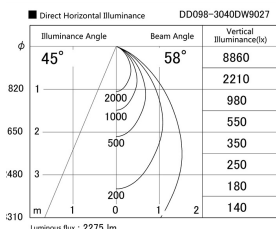

Item no. DD098-3040DW9027

Series Name: Φ 150 Spark

Dark Mirror Reflector

Installation	Recessed mount
Type	
Fixture wattage	30.3W
Beam angle	58 deg
Color Temp.	2700K
CRI	Ra>90
Luminous	2273 lm
Body	Die-cast aluminum alloy
Body finish	N/A
Trim finish	White
Reflector finish	Dark Mirror
IP Rate	IP20
Light source	COB module
Input Voltage	AC220~240V
Dimming Type	Non-Dimmable
Certificate	CE, CCC
Cut Hole	150mm

Height (Weight)	
65.3W	152 (1.5kg)
48.5W	152 (1.5kg)
44.3W	132 (1.3kg)
33.8W	132 (1.3kg)
30.3W	132 (1.3kg)
23.0W	102 (1.0kg)