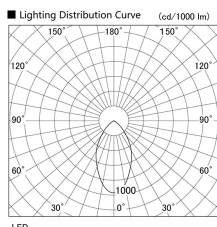

Item no. DD098-3040DW9027

Series Name: Φ 150 Spark

Dark Mirror Reflector

Installation	Recessed mount
Type	
Fixture wattage	30.3W
Beam angle	58 deg
Color Temp.	2700K
CRI	Ra>90
Luminous	2273 lm
Body	Die-cast aluminum alloy
Body finish	N/A
Trim finish	White
Reflector finish	Dark Mirror
IP Rate	IP20
Light source	COB module
Input Voltage	AC220~240V
Dimming Type	Non-Dimmable
Certificate	CE, CCC
Cut Hole	150mm

Height (Weight)	
65.3W	152 (1.5kg)
48.5W	152 (1.5kg)
44.3W	132 (1.3kg)
33.8W	132 (1.3kg)
30.3W	132 (1.3kg)
23.0W	102 (1.0kg)