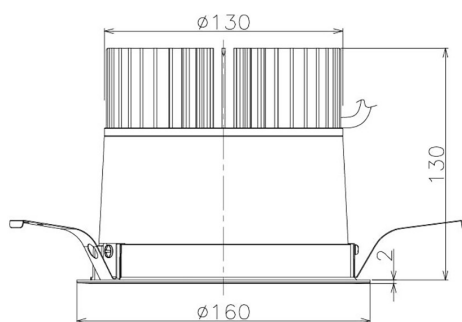

Item no. DD098-3040DW9030

Series Name: Φ 150 Spark

Dark Mirror Reflector

Installation	Recessed mount
Type	Φ 150 Spark
Fixture wattage	30.3W
Beam angle	58 deg
Color Temp.	3000K
CRI	Ra>90
Luminous	2368 lm
Body	Die-cast aluminum alloy
Body finish	N/A
Trim finish	White
Reflector finish	Dark Mirror
IP Rate	IP20
Light source	COB module
Input Voltage	AC220~240V
Dimming Type	Non-Dimmable
Certificate	CE, CCC
Cut Hole	150mm

Height (Weight)	
65.3W	152 (1.5kg)
48.5W	152 (1.5kg)
44.3W	132 (1.3kg)
33.8W	132 (1.3kg)
30.3W	132 (1.3kg)
23.0W	102 (1.0kg)