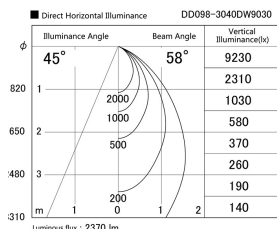

Item no. DD098-3040DW9030

Series Name:  $\Phi$ 150 Spark

Dark Mirror Reflector

Installation	Recessed mount
Type	
Fixture wattage	30.3W
Beam angle	58 deg
Color Temp.	3000K
CRI	Ra>90
Luminous	2368 lm
Body	Die-cast aluminum alloy
Body finish	N/A
Trim finish	White
Reflector finish	Dark Mirror
IP Rate	IP20
Light source	COB module
Input Voltage	AC220~240V
Dimming Type	Non-Dimmable
Certificate	CE, CCC
Cut Hole	150mm

Height (Weight)	
65.3W	152 (1.5kg)
48.5W	152 (1.5kg)
44.3W	132 (1.3kg)
33.8W	132 (1.3kg)
30.3W	132 (1.3kg)
23.0W	102 (1.0kg)