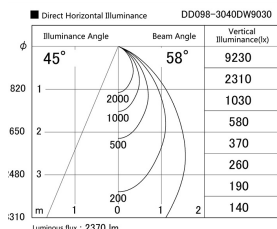

Item no. DD098-3040DW9030

Series Name: Φ 150 Spark

Dark Mirror Reflector

Installation	Recessed mount
Type	Φ 150 Spark
Fixture wattage	30.3W
Beam angle	58 deg
Color Temp.	3000K
CRI	Ra>90
Luminous	2368 lm
Body	Die-cast aluminum alloy
Body finish	N/A
Trim finish	White
Reflector finish	Dark Mirror
IP Rate	IP20
Light source	COB module
Input Voltage	AC220~240V
Dimming Type	Non-Dimmable
Certificate	CE, CCC
Cut Hole	150mm

Height (Weight)	
65.3W	152 (1.5kg)
48.5W	152 (1.5kg)
44.3W	132 (1.3kg)
33.8W	132 (1.3kg)
30.3W	132 (1.3kg)
23.0W	102 (1.0kg)