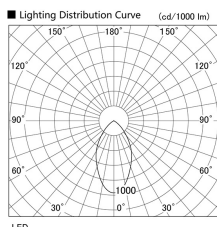

Item no. DD098-3040DW9030

Series Name:  $\Phi$ 150 Spark

Dark Mirror Reflector

Installation	Recessed mount
Type	
Fixture wattage	30.3W
Beam angle	58 deg
Color Temp.	3000K
CRI	Ra>90
Luminous	2368 lm
Body	Die-cast aluminum alloy
Body finish	N/A
Trim finish	White
Reflector finish	Dark Mirror
IP Rate	IP20
Light source	COB module
Input Voltage	AC220~240V
Dimming Type	Non-Dimmable
Certificate	CE, CCC
Cut Hole	150mm

Height (Weight)	
65.3W	152 (1.5kg)
48.5W	152 (1.5kg)
44.3W	132 (1.3kg)
33.8W	132 (1.3kg)
30.3W	132 (1.3kg)
23.0W	102 (1.0kg)