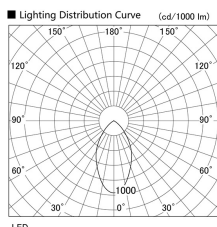

Item no. DD098-3040DW9030

Series Name: Φ 150 Spark

Dark Mirror Reflector

Installation	Recessed mount
Type	Φ 150 Spark
Fixture wattage	30.3W
Beam angle	58 deg
Color Temp.	3000K
CRI	Ra>90
Luminous	2368 lm
Body	Die-cast aluminum alloy
Body finish	N/A
Trim finish	White
Reflector finish	Dark Mirror
IP Rate	IP20
Light source	COB module
Input Voltage	AC220~240V
Dimming Type	Non-Dimmable
Certificate	CE, CCC
Cut Hole	150mm

Height (Weight)	
65.3W	152 (1.5kg)
48.5W	152 (1.5kg)
44.3W	132 (1.3kg)
33.8W	132 (1.3kg)
30.3W	132 (1.3kg)
23.0W	102 (1.0kg)