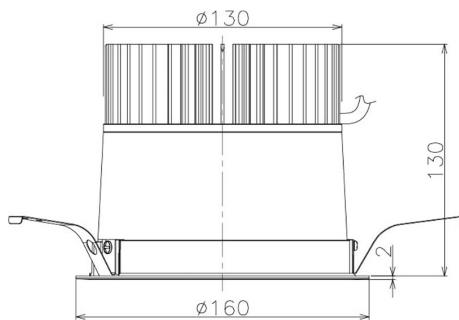

Item no. DD098-3040DW9035

Series Name: Φ 150 Spark

Dark Mirror Reflector

Installation	Recessed mount
Type	
Fixture wattage	30.3W
Beam angle	58 deg
Color Temp.	3500K
CRI	Ra>90
Luminous	2415 lm
Body	Die-cast aluminum alloy
Body finish	N/A
Trim finish	White
Reflector finish	Dark Mirror
IP Rate	IP20
Light source	COB module
Input Voltage	AC220~240V
Dimming Type	Non-Dimmable
Certificate	CE, CCC
Cut Hole	150mm

Height (Weight)	
65.3W	152 (1.5kg)
48.5W	152 (1.5kg)
44.3W	132 (1.3kg)
33.8W	132 (1.3kg)
30.3W	132 (1.3kg)
23.0W	102 (1.0kg)