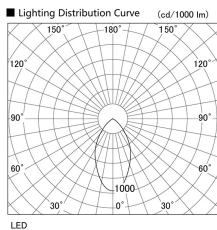

Item no. DD098-3040DW9035

Series Name: Φ 150 Spark

Dark Mirror Reflector

Installation	Recessed mount
Type	
Fixture wattage	30.3W
Beam angle	58 deg
Color Temp.	3500K
CRI	Ra>90
Luminous	2415 lm
Body	Die-cast aluminum alloy
Body finish	N/A
Trim finish	White
Reflector finish	Dark Mirror
IP Rate	IP20
Light source	COB module
Input Voltage	AC220~240V
Dimming Type	Non-Dimmable
Certificate	CE, CCC
Cut Hole	150mm

Height (Weight)	
65.3W	152 (1.5kg)
48.5W	152 (1.5kg)
44.3W	132 (1.3kg)
33.8W	132 (1.3kg)
30.3W	132 (1.3kg)
23.0W	102 (1.0kg)