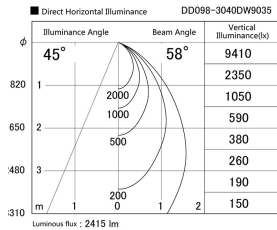

Item no. DD098-3040DW9035

Series Name: Φ 150 Spark

Dark Mirror Reflector

Installation	Recessed mount
Type	
Fixture wattage	30.3W
Beam angle	58 deg
Color Temp.	3500K
CRI	Ra>90
Luminous	2415 lm
Body	Die-cast aluminum alloy
Body finish	N/A
Trim finish	White
Reflector finish	Dark Mirror
IP Rate	IP20
Light source	COB module
Input Voltage	AC220~240V
Dimming Type	Non-Dimmable
Certificate	CE, CCC
Cut Hole	150mm

Height (Weight)	
65.3W	152 (1.5kg)
48.5W	152 (1.5kg)
44.3W	132 (1.3kg)
33.8W	132 (1.3kg)
30.3W	132 (1.3kg)
23.0W	102 (1.0kg)