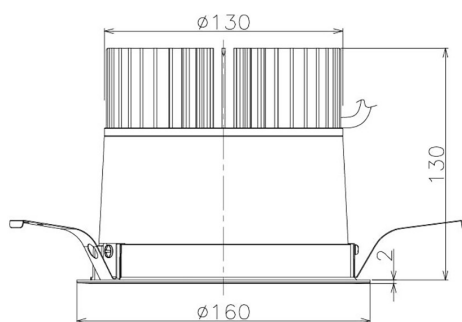

Item no. DD098-3040DW9040

Series Name:  $\Phi$ 150 Spark

Dark Mirror Reflector

Installation	Recessed mount
Type	$\Phi$ 150 Spark
Fixture wattage	30.3W
Beam angle	58 deg
Color Temp.	4000K
CRI	Ra>90
Luminous	2439 lm
Body	Die-cast aluminum alloy
Body finish	N/A
Trim finish	White
Reflector finish	Dark Mirror
IP Rate	IP20
Light source	COB module
Input Voltage	AC220~240V
Dimming Type	Non-Dimmable
Certificate	CE, CCC
Cut Hole	150mm

Height (Weight)	
65.3W	152 (1.5kg)
48.5W	152 (1.5kg)
44.3W	132 (1.3kg)
33.8W	132 (1.3kg)
30.3W	132 (1.3kg)
23.0W	102 (1.0kg)