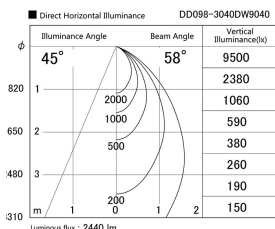

Item no. DD098-3040DW9040

Series Name:  $\Phi$ 150 Spark

Dark Mirror Reflector

Installation	Recessed mount
Type	$\Phi$ 150 Spark
Fixture wattage	30.3W
Beam angle	58 deg
Color Temp.	4000K
CRI	Ra>90
Luminous	2439 lm
Body	Die-cast aluminum alloy
Body finish	N/A
Trim finish	White
Reflector finish	Dark Mirror
IP Rate	IP20
Light source	COB module
Input Voltage	AC220~240V
Dimming Type	Non-Dimmable
Certificate	CE, CCC
Cut Hole	150mm

Height (Weight)	
65.3W	152 (1.5kg)
48.5W	152 (1.5kg)
44.3W	132 (1.3kg)
33.8W	132 (1.3kg)
30.3W	132 (1.3kg)
23.0W	102 (1.0kg)