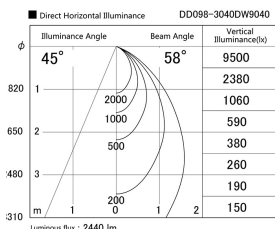

Item no. DD098-3040DW9040

Series Name: Φ 150 Spark

Dark Mirror Reflector

Installation	Recessed mount
Type	
Fixture wattage	30.3W
Beam angle	58 deg
Color Temp.	4000K
CRI	Ra>90
Luminous	2439 lm
Body	Die-cast aluminum alloy
Body finish	N/A
Trim finish	White
Reflector finish	Dark Mirror
IP Rate	IP20
Light source	COB module
Input Voltage	AC220~240V
Dimming Type	Non-Dimmable
Certificate	CE, CCC
Cut Hole	150mm

Height (Weight)	
65.3W	152 (1.5kg)
48.5W	152 (1.5kg)
44.3W	132 (1.3kg)
33.8W	132 (1.3kg)
30.3W	132 (1.3kg)
23.0W	102 (1.0kg)