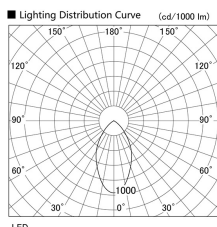

Item no. DD098-3040DW9040

Series Name:  $\Phi$ 150 Spark

Dark Mirror Reflector

Installation	Recessed mount
Type	$\Phi$ 150 Spark
Fixture wattage	30.3W
Beam angle	58 deg
Color Temp.	4000K
CRI	Ra>90
Luminous	2439 lm
Body	Die-cast aluminum alloy
Body finish	N/A
Trim finish	White
Reflector finish	Dark Mirror
IP Rate	IP20
Light source	COB module
Input Voltage	AC220~240V
Dimming Type	Non-Dimmable
Certificate	CE, CCC
Cut Hole	150mm

Height (Weight)	
65.3W	152 (1.5kg)
48.5W	152 (1.5kg)
44.3W	132 (1.3kg)
33.8W	132 (1.3kg)
30.3W	132 (1.3kg)
23.0W	102 (1.0kg)