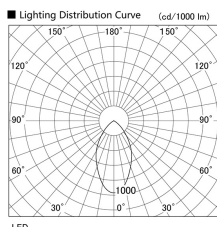

Item no. DD098-3040DW9040

Series Name: Φ 150 Spark

Dark Mirror Reflector

Installation	Recessed mount
Type	
Fixture wattage	30.3W
Beam angle	58 deg
Color Temp.	4000K
CRI	Ra>90
Luminous	2439 lm
Body	Die-cast aluminum alloy
Body finish	N/A
Trim finish	White
Reflector finish	Dark Mirror
IP Rate	IP20
Light source	COB module
Input Voltage	AC220~240V
Dimming Type	Non-Dimmable
Certificate	CE, CCC
Cut Hole	150mm

Height (Weight)	
65.3W	152 (1.5kg)
48.5W	152 (1.5kg)
44.3W	132 (1.3kg)
33.8W	132 (1.3kg)
30.3W	132 (1.3kg)
23.0W	102 (1.0kg)