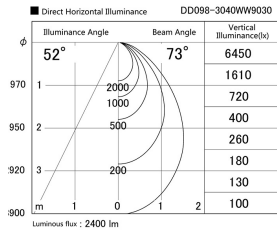

Item no. DD098-3040WW9030

Series Name: Φ 150 Spark

White Reflector

Installation	Recessed mount
Type	
Fixture wattage	30.3W
Beam angle	58 deg
Color Temp.	3000K
CRI	Ra>90
Luminous	2399 lm
Body	Die-cast aluminum alloy
Body finish	N/A
Trim finish	White
Reflector finish	White
IP Rate	IP20
Light source	COB module
Input Voltage	AC220~240V
Dimming Type	Non-Dimmable
Certificate	CE, CCC
Cut Hole	150mm

Height (Weight)	
65.3W	152 (1.5kg)
48.5W	152 (1.5kg)
44.3W	132 (1.3kg)
33.8W	132 (1.3kg)
30.3W	132 (1.3kg)
23.0W	102 (1.0kg)