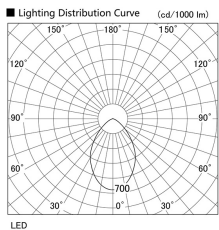

Item no. DD098-3040WW9030

Series Name: Φ 150 Spark

White Reflector

Installation	Recessed mount
Type	
Fixture wattage	30.3W
Beam angle	58 deg
Color Temp.	3000K
CRI	Ra>90
Luminous	2399 lm
Body	Die-cast aluminum alloy
Body finish	N/A
Trim finish	White
Reflector finish	White
IP Rate	IP20
Light source	COB module
Input Voltage	AC220~240V
Dimming Type	Non-Dimmable
Certificate	CE, CCC
Cut Hole	150mm

Height (Weight)	
65.3W	152 (1.5kg)
48.5W	152 (1.5kg)
44.3W	132 (1.3kg)
33.8W	132 (1.3kg)
30.3W	132 (1.3kg)
23.0W	102 (1.0kg)