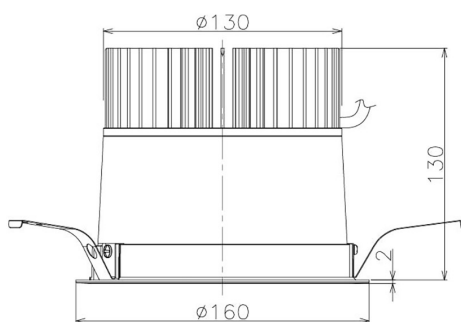

Item no. DD098-3040WW9030

Series Name: Φ 150 Spark

White Reflector

Installation	Recessed mount
Type	Φ 150 Spark
Fixture wattage	30.3W
Beam angle	58 deg
Color Temp.	3000K
CRI	Ra>90
Luminous	2399 lm
Body	Die-cast aluminum alloy
Body finish	N/A
Trim finish	White
Reflector finish	White
IP Rate	IP20
Light source	COB module
Input Voltage	AC220~240V
Dimming Type	Non-Dimmable
Certificate	CE, CCC
Cut Hole	150mm

Height (Weight)	
65.3W	152 (1.5kg)
48.5W	152 (1.5kg)
44.3W	132 (1.3kg)
33.8W	132 (1.3kg)
30.3W	132 (1.3kg)
23.0W	102 (1.0kg)