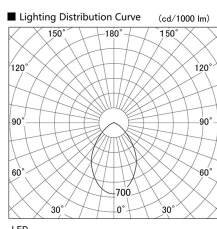

Item no. DD098-3040WW9030

Series Name: Φ 150 Spark

White Reflector

Installation	Recessed mount
Type	Φ 150 Spark
Fixture wattage	30.3W
Beam angle	58 deg
Color Temp.	3000K
CRI	Ra>90
Luminous	2399 lm
Body	Die-cast aluminum alloy
Body finish	N/A
Trim finish	White
Reflector finish	White
IP Rate	IP20
Light source	COB module
Input Voltage	AC220~240V
Dimming Type	Non-Dimmable
Certificate	CE, CCC
Cut Hole	150mm

Height (Weight)	
65.3W	152 (1.5kg)
48.5W	152 (1.5kg)
44.3W	132 (1.3kg)
33.8W	132 (1.3kg)
30.3W	132 (1.3kg)
23.0W	102 (1.0kg)