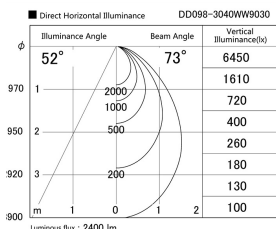

Item no. DD098-3040WW9030

Series Name: Φ 150 Spark

White Reflector

Installation	Recessed mount
Type	Φ 150 Spark
Fixture wattage	30.3W
Beam angle	58 deg
Color Temp.	3000K
CRI	Ra>90
Luminous	2399 lm
Body	Die-cast aluminum alloy
Body finish	N/A
Trim finish	White
Reflector finish	White
IP Rate	IP20
Light source	COB module
Input Voltage	AC220~240V
Dimming Type	Non-Dimmable
Certificate	CE, CCC
Cut Hole	150mm

Height (Weight)	
65.3W	152 (1.5kg)
48.5W	152 (1.5kg)
44.3W	132 (1.3kg)
33.8W	132 (1.3kg)
30.3W	132 (1.3kg)
23.0W	102 (1.0kg)