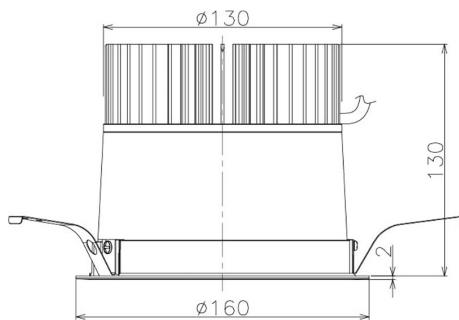

Item no. DD098-3040WW9030

Series Name: Φ 150 Spark

White Reflector

Installation	Recessed mount
Type	
Fixture wattage	30.3W
Beam angle	58 deg
Color Temp.	3000K
CRI	Ra>90
Luminous	2399 lm
Body	Die-cast aluminum alloy
Body finish	N/A
Trim finish	White
Reflector finish	White
IP Rate	IP20
Light source	COB module
Input Voltage	AC220~240V
Dimming Type	Non-Dimmable
Certificate	CE, CCC
Cut Hole	150mm

Height (Weight)	
65.3W	152 (1.5kg)
48.5W	152 (1.5kg)
44.3W	132 (1.3kg)
33.8W	132 (1.3kg)
30.3W	132 (1.3kg)
23.0W	102 (1.0kg)