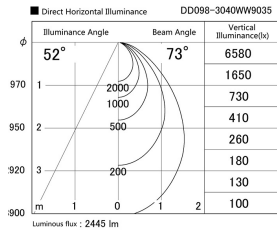

Item no. DD098-3040WW9035

Series Name:  $\Phi$ 150 Spark

White Reflector

Installation	Recessed mount
Type	
Fixture wattage	30.3W
Beam angle	58 deg
Color Temp.	3500K
CRI	Ra>90
Luminous	2447 lm
Body	Die-cast aluminum alloy
Body finish	N/A
Trim finish	White
Reflector finish	White
IP Rate	IP20
Light source	COB module
Input Voltage	AC220~240V
Dimming Type	Non-Dimmable
Certificate	CE, CCC
Cut Hole	150mm

Height (Weight)	
65.3W	152 (1.5kg)
48.5W	152 (1.5kg)
44.3W	132 (1.3kg)
33.8W	132 (1.3kg)
30.3W	132 (1.3kg)
23.0W	102 (1.0kg)