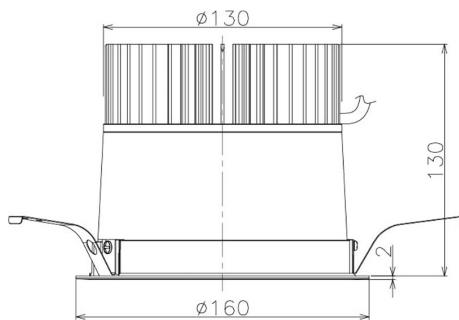

Item no. DD098-3040WW9035

Series Name:  $\Phi$ 150 Spark

White Reflector

Installation	Recessed mount
Type	
Fixture wattage	30.3W
Beam angle	58 deg
Color Temp.	3500K
CRI	Ra>90
Luminous	2447 lm
Body	Die-cast aluminum alloy
Body finish	N/A
Trim finish	White
Reflector finish	White
IP Rate	IP20
Light source	COB module
Input Voltage	AC220~240V
Dimming Type	Non-Dimmable
Certificate	CE, CCC
Cut Hole	150mm

Height (Weight)	
65.3W	152 (1.5kg)
48.5W	152 (1.5kg)
44.3W	132 (1.3kg)
33.8W	132 (1.3kg)
30.3W	132 (1.3kg)
23.0W	102 (1.0kg)