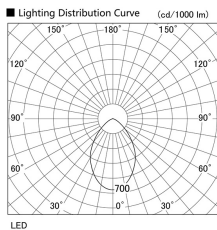

Item no. DD098-3040WW9035

Series Name:  $\Phi$ 150 Spark

White Reflector

Installation	Recessed mount
Type	
Fixture wattage	30.3W
Beam angle	58 deg
Color Temp.	3500K
CRI	Ra>90
Luminous	2447 lm
Body	Die-cast aluminum alloy
Body finish	N/A
Trim finish	White
Reflector finish	White
IP Rate	IP20
Light source	COB module
Input Voltage	AC220~240V
Dimming Type	Non-Dimmable
Certificate	CE, CCC
Cut Hole	150mm

Height (Weight)	
65.3W	152 (1.5kg)
48.5W	152 (1.5kg)
44.3W	132 (1.3kg)
33.8W	132 (1.3kg)
30.3W	132 (1.3kg)
23.0W	102 (1.0kg)